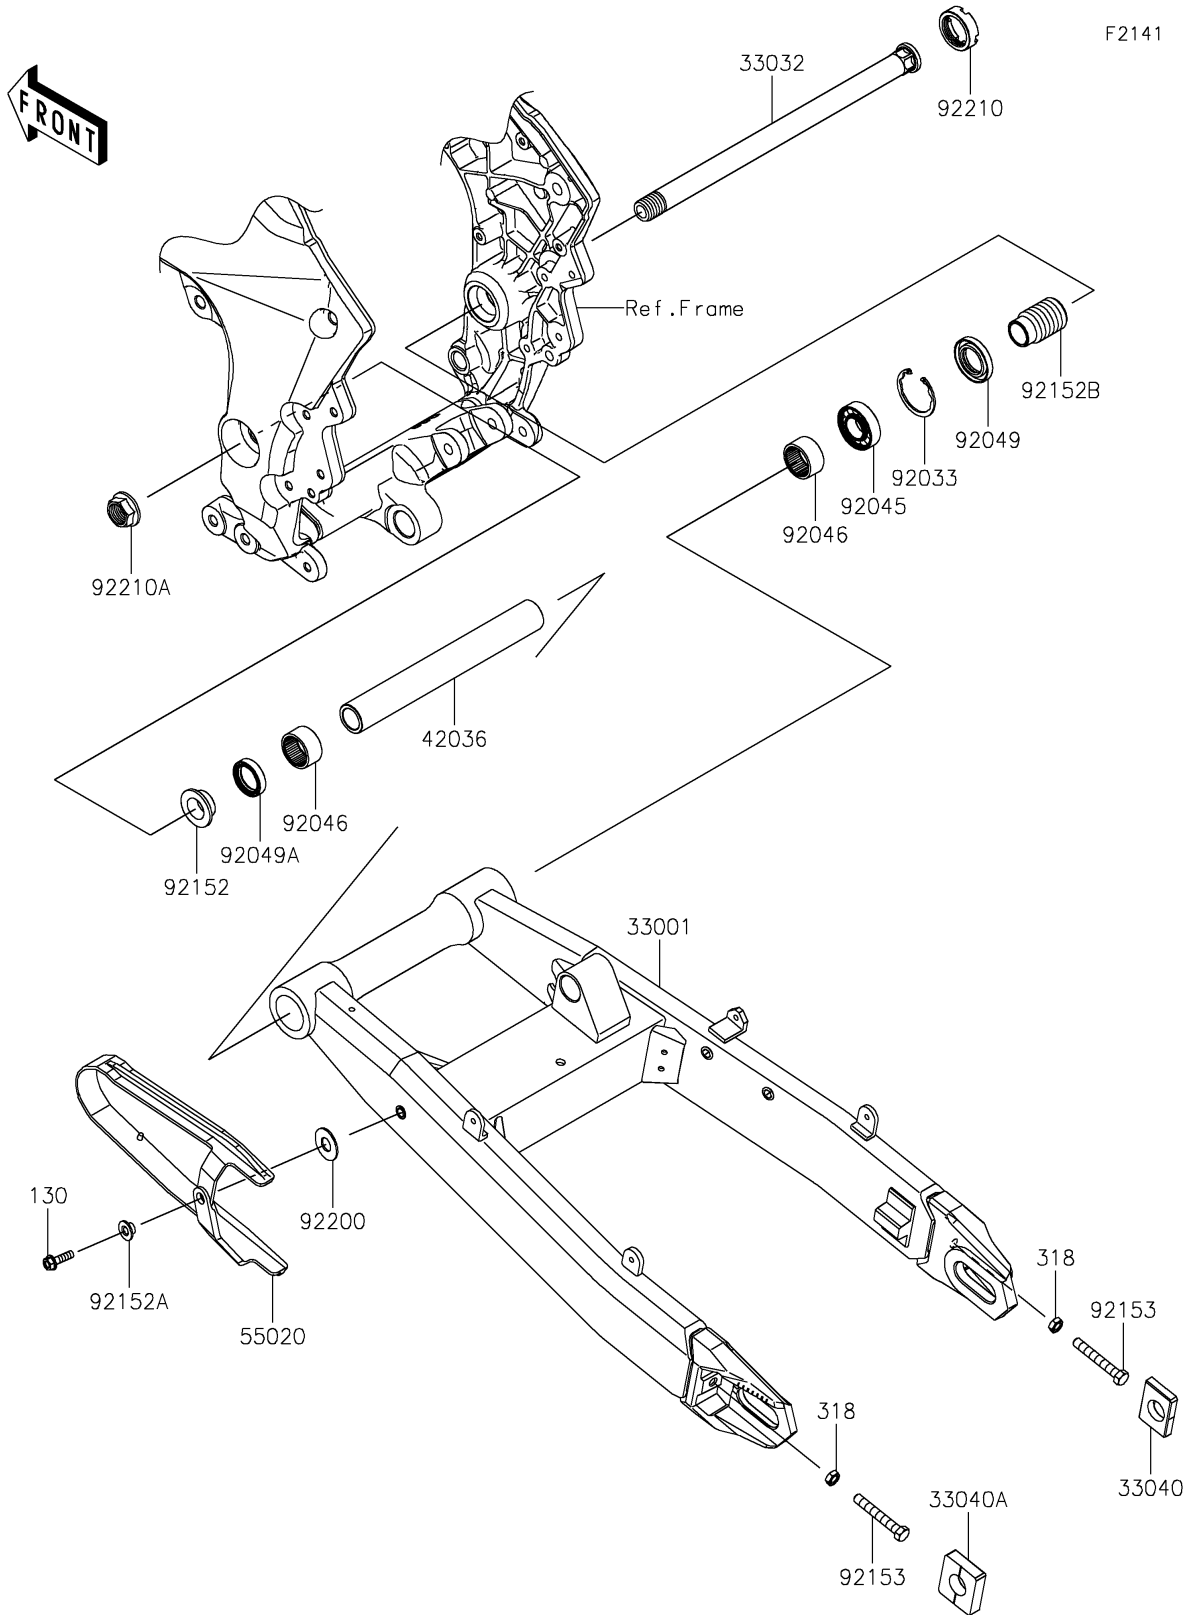

2023 Versys 1000 SE LT+ PARTS DIAGRAM

Swingarm

2023 Versys 1000 SE LT+ PARTS LIST

Swingarm

ITEM NAME	PART NUMBER	QUANTITY
ARM-COMP-SWING,F.S.BLACK (Ref # 33001)	33001-0739-18R	1
SHAFT-SWING ARM (Ref # 33032)	33032-0044	1
ADJUSTER-CHAIN,RH (Ref # 33040)	33040-0040	1
ADJUSTER-CHAIN,LH (Ref # 33040A)	33040-1109	1
SLEEVE,20.1X28X226 (Ref # 42036)	42036-0069	1
GUARD,CHAIN (Ref # 55020)	55020-2184	1
RING-SNAP,42MM (Ref # 92033)	92033-1041	1
BEARING-BALL,6004UL11 (Ref # 92045)	92045-0017	1
BEARING-NEEDLE,7E-HVS 28X34X17 (Ref # 92046)	92046-0008	2
SEAL-OIL,MHSA25X42X6 (Ref # 92049)	92049-1314	1
SEAL-OIL,MHSA25X34X7 (Ref # 92049A)	92049-1352	1
COLLAR,SWING ARM,L=12.5 (Ref # 92152)	92152-1234	1
COLLAR (Ref # 92152A)	92152-1931	1
COLLAR,SWING ARM,L=47 (Ref # 92152B)	92152-2980	1
BOLT,8X55 (Ref # 92153)	92153-1407	2
WASHER,13X30X1.6 (Ref # 92200)	92200-2229	1
NUT,30MM (Ref # 92210)	92210-0134	1
NUT,FLANGED,20MM (Ref # 92210A)	92210-0320	1
BOLT-FLANGED,6X22 (Ref # 130)	130BA0622	1
NUT-HEX-SMALL,8MM (Ref # 318)	318AA0800	2