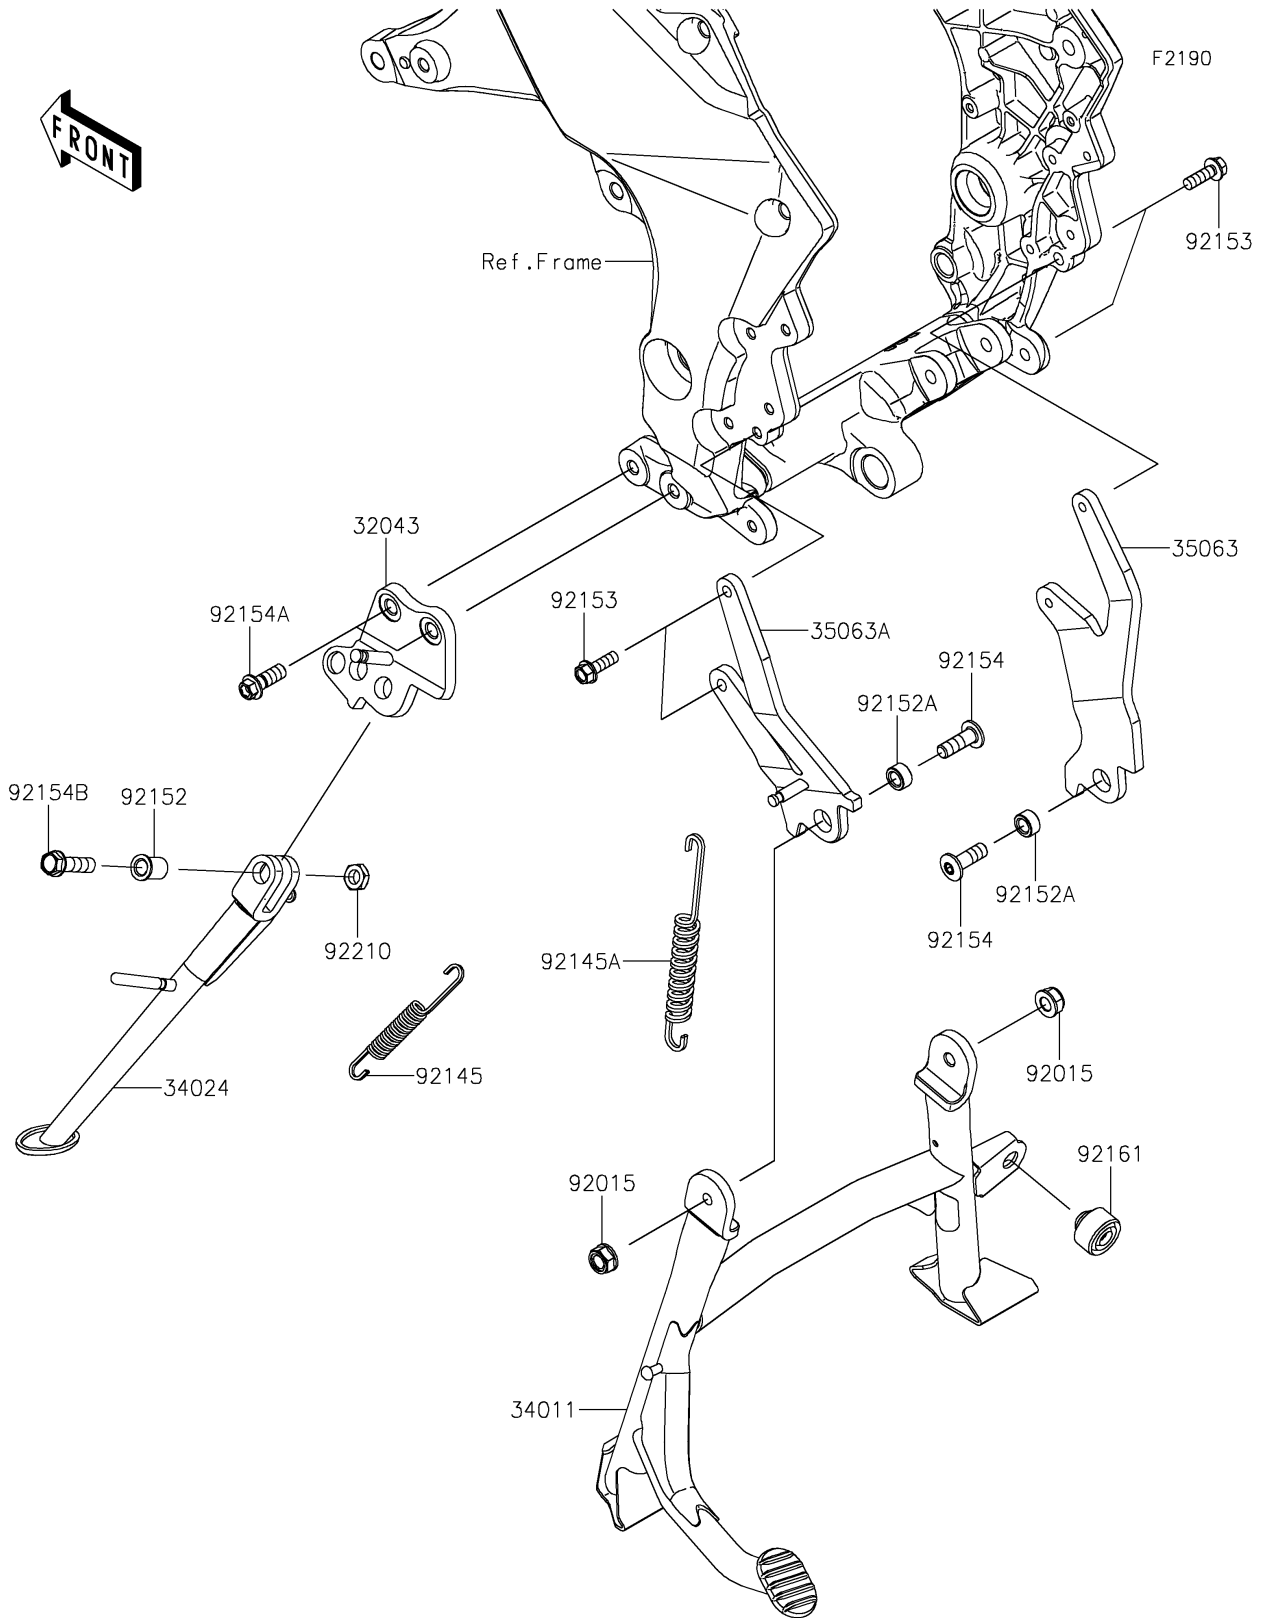

2021 VERSYS® 1000 SE LT+ PARTS DIAGRAM

Stand(s)

2021 VERSYS® 1000 SE LT+ PARTS LIST

Stand(s)

ITEM NAME	PART NUMBER	QUANTITY
BRACKET-STAND (Ref # 32043)	32043-0642	1
STAND-CENTER (Ref # 34011)	34011-0037	1
STAND-SIDE (Ref # 34024)	34024-0152	1
STAY,CENTER STAND,RH (Ref # 35063)	35063-0981	1
STAY,CENTER STAND,LH (Ref # 35063A)	35063-1485	1
NUT,LOCK,FLANGED,10MM (Ref # 92015)	92015-1717	2
SPRING,SIDE STAND (Ref # 92145)	92145-0562	1
SPRING,CENTER STAND (Ref # 92145A)	92145-1550	1
COLLAR,10.2X15X20.1 (Ref # 92152)	92152-1828	1
COLLAR,10X17X9 (Ref # 92152A)	92152-1906	2
BOLT,FLANGED,8X25 (Ref # 92153)	92153-1768	4
BOLT,SOCKET,10X30 (Ref # 92154)	92154-1665	2
BOLT,FLANGED,10X28 (Ref # 92154A)	92154-1963	2
BOLT,FLANGED,10X37 (Ref # 92154B)	92154-2330	1
DAMPER (Ref # 92161)	92161-2154	1
NUT,LOCK,10MM (Ref # 92210)	92210-0784	1