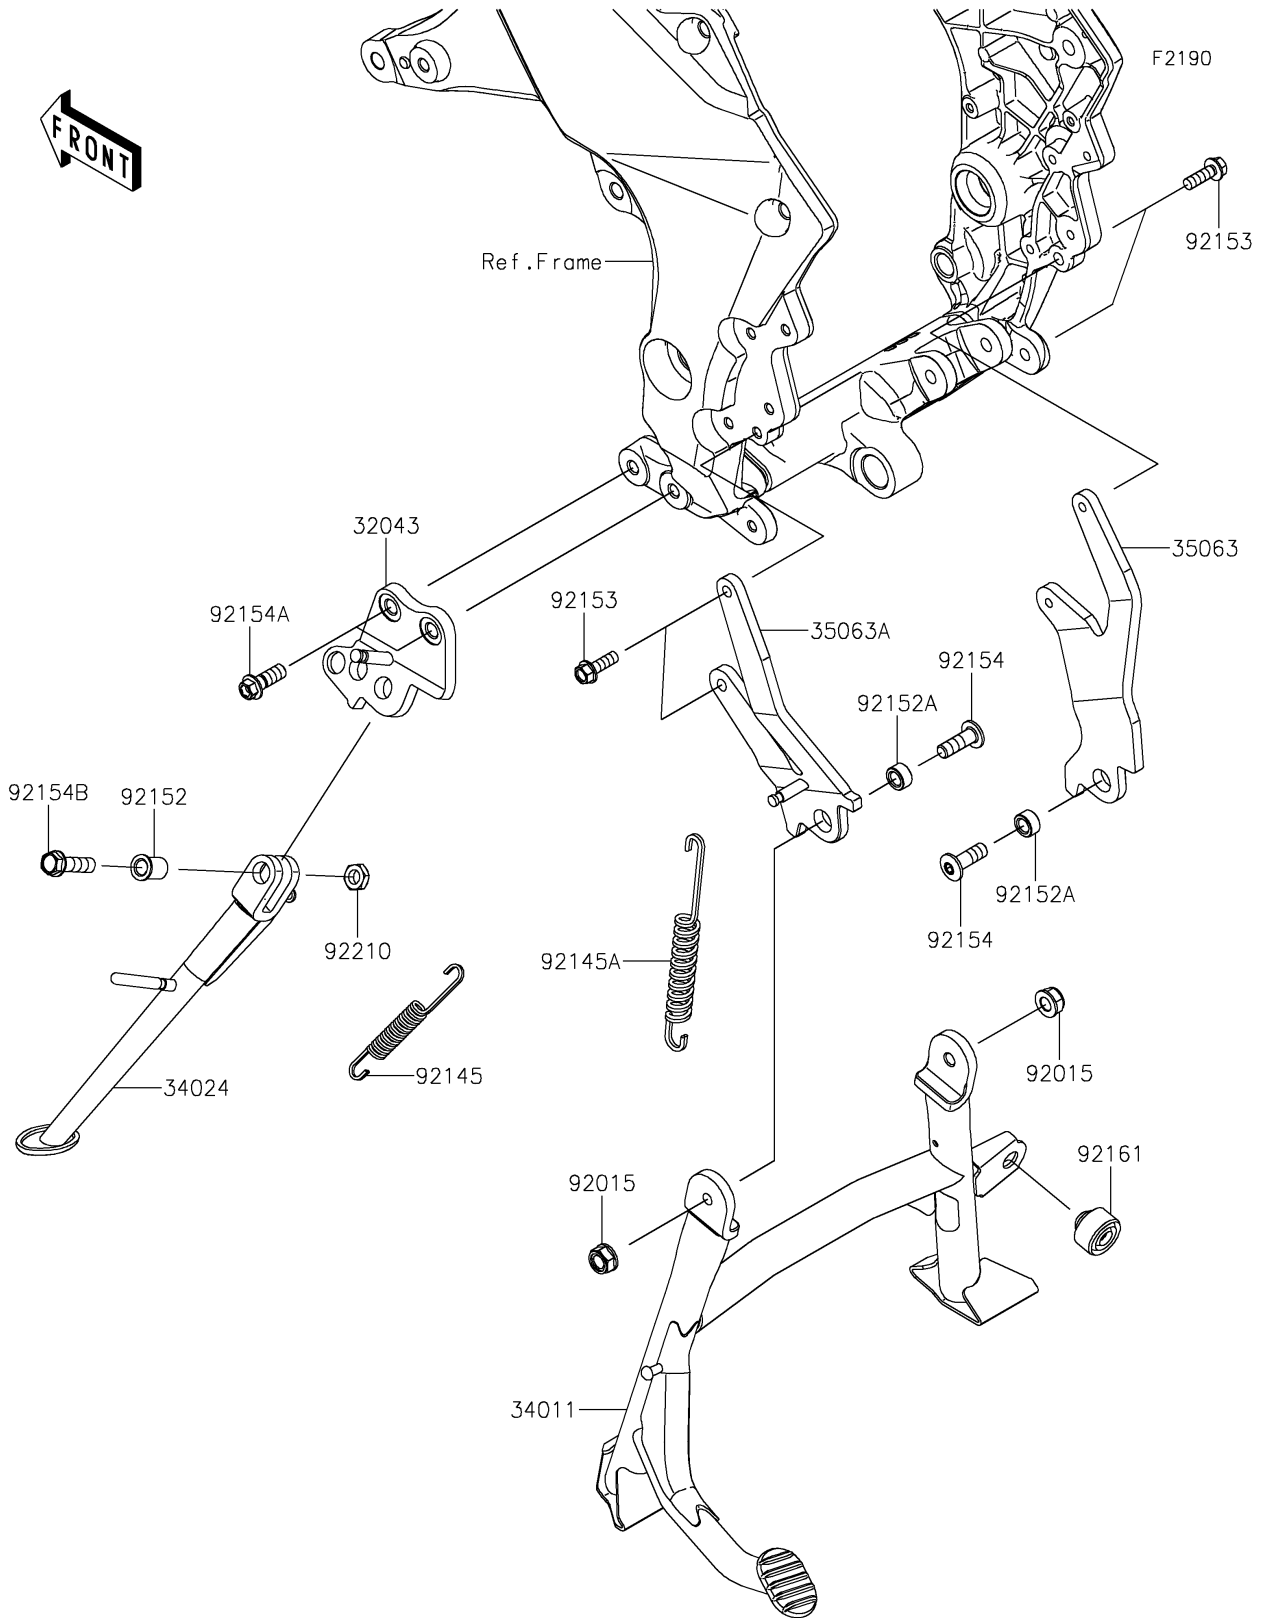

2023 Versys 1000 SE LT+ PARTS DIAGRAM

Stand(s)

2023 Versys 1000 SE LT+ PARTS LIST

Stand(s)

ITEM NAME	PART NUMBER	QUANTITY
BRACKET-STAND (Ref # 32043)	32043-0642	1
STAND-CENTER (Ref # 34011)	34011-0037	1
STAND-SIDE (Ref # 34024)	34024-0152	1
STAY,CENTER STAND,RH (Ref # 35063)	35063-0981	1
STAY,CENTER STAND,LH (Ref # 35063A)	35063-1485	1
NUT,LOCK,FLANGED,10MM (Ref # 92015)	92015-1717	2
SPRING,SIDE STAND (Ref # 92145)	92145-0562	1
SPRING,CENTER STAND (Ref # 92145A)	92145-1550	1
COLLAR,10.2X15X20.1 (Ref # 92152)	92152-1828	1
COLLAR,10X17X9 (Ref # 92152A)	92152-1906	2
BOLT,FLANGED,8X25 (Ref # 92153)	92153-1768	4
BOLT,SOCKET,10X30 (Ref # 92154)	92154-1665	2
BOLT,FLANGED,10X28 (Ref # 92154A)	92154-1963	2
BOLT,FLANGED,10X37 (Ref # 92154B)	92154-2330	1
DAMPER (Ref # 92161)	92161-2154	1
NUT,LOCK,10MM (Ref # 92210)	92210-0784	1