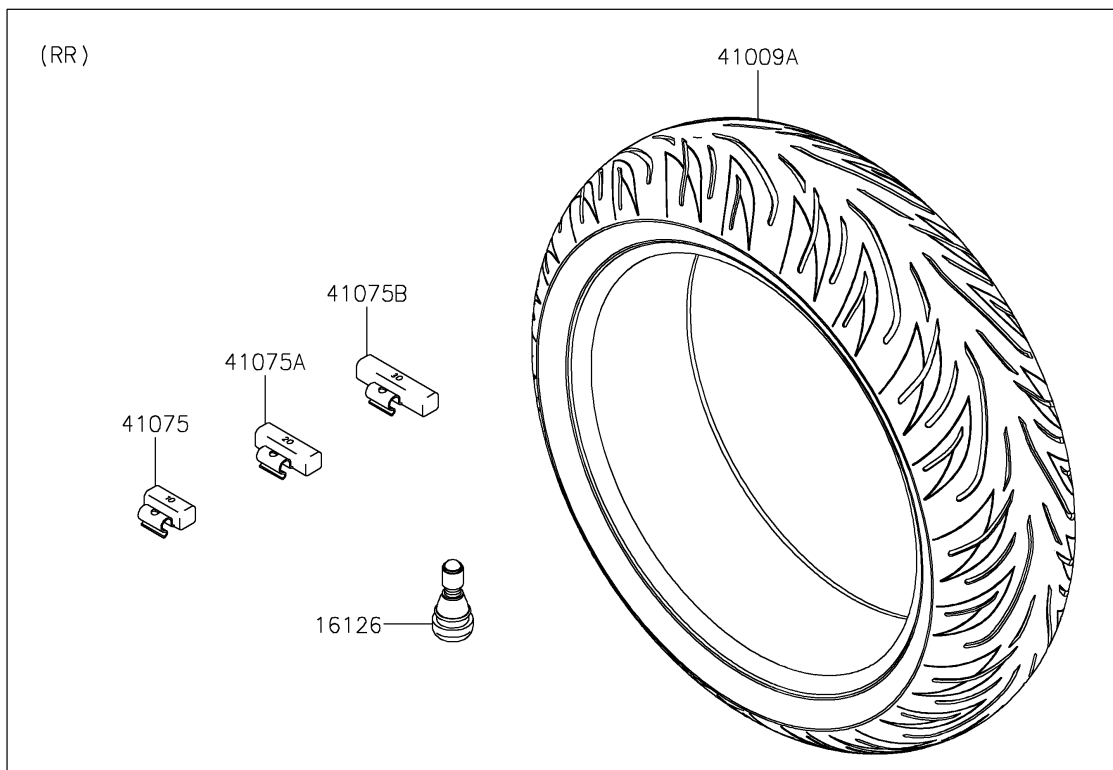

2021 VERSYS® 1000 SE LT+ PARTS DIAGRAM

Wheels/Tires

F2210

2021 VERSYS® 1000 SE LT+ PARTS LIST

Wheels/Tires

ITEM NAME	PART NUMBER	QUANTITY
VALVE,TIRE (Ref # 16126)	16126-1140	2
TIRE,FR,120/70ZR17 58W,T31FZ (Ref # 41009)	41009-0805	1
TIRE,RR,180/55ZR17 73W,T31RGZ (Ref # 41009A)	41009-0806	1
BALANCER-WHEEL,10G,SILVER (Ref # 41075)	41075-0007	AR
BALANCER-WHEEL,20G,SILVER (Ref # 41075A)	41075-0008	AR
BALANCER-WHEEL,30G,SILVER (Ref # 41075B)	41075-0009	AR