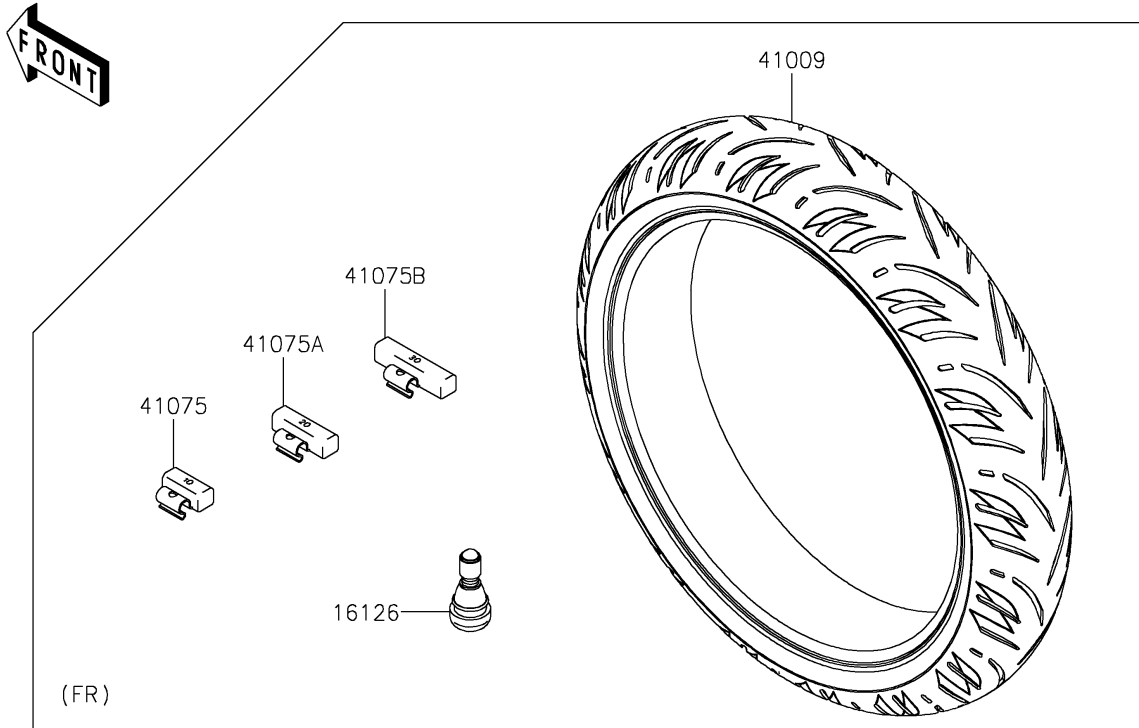

2021 VERSYS® 1000 SE LT+ PARTS DIAGRAM

Wheels/Tires

F2210

2021 VERSYS® 1000 SE LT+ PARTS LIST

Wheels/Tires

ITEM NAME	PART NUMBER	QUANTITY
VALVE,TIRE (Ref # 16126)	16126-1140	2
TIRE,FR,120/70ZR17 58W,T31FZ (Ref # 41009)	41009-0805	1
TIRE,RR,180/55ZR17 73W,T31RGZ (Ref # 41009A)	41009-0806	1
BALANCER-WHEEL,10G,SILVER (Ref # 41075)	41075-0007	AR
BALANCER-WHEEL,20G,SILVER (Ref # 41075A)	41075-0008	AR
BALANCER-WHEEL,30G,SILVER (Ref # 41075B)	41075-0009	AR