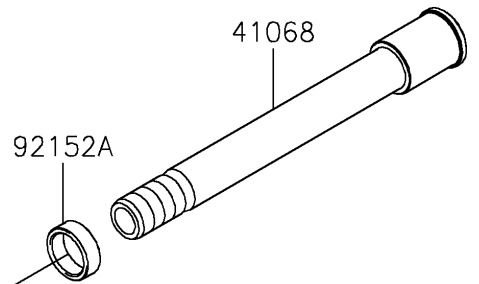

2021 VERSYS® 1000 SE LT+ PARTS DIAGRAM

Front Hub

F2230

WOD

41073

601

92049

Ref. Wheels/Tires

92152A

2021 VERSYS® 1000 SE LT+ PARTS LIST

Front Hub

ITEM NAME	PART NUMBER	QUANTITY
AXLE,FR,25X207 (Ref # 41068)	41068-0599	1
WHEEL-ASSY,FR,G.BLACK (Ref # 41073)	41073-0779-18F	1
SEAL-OIL,32X47X5 (Ref # 92049)	92049-0795	2
COLLAR,FR HUB,L=115 (Ref # 92152)	92152-0242	1
COLLAR,FR AXLE,L=10.5 (Ref # 92152A)	92152-0474	2
BEARING-BALL,#6005UU (Ref # 601)	601B6005UU	2