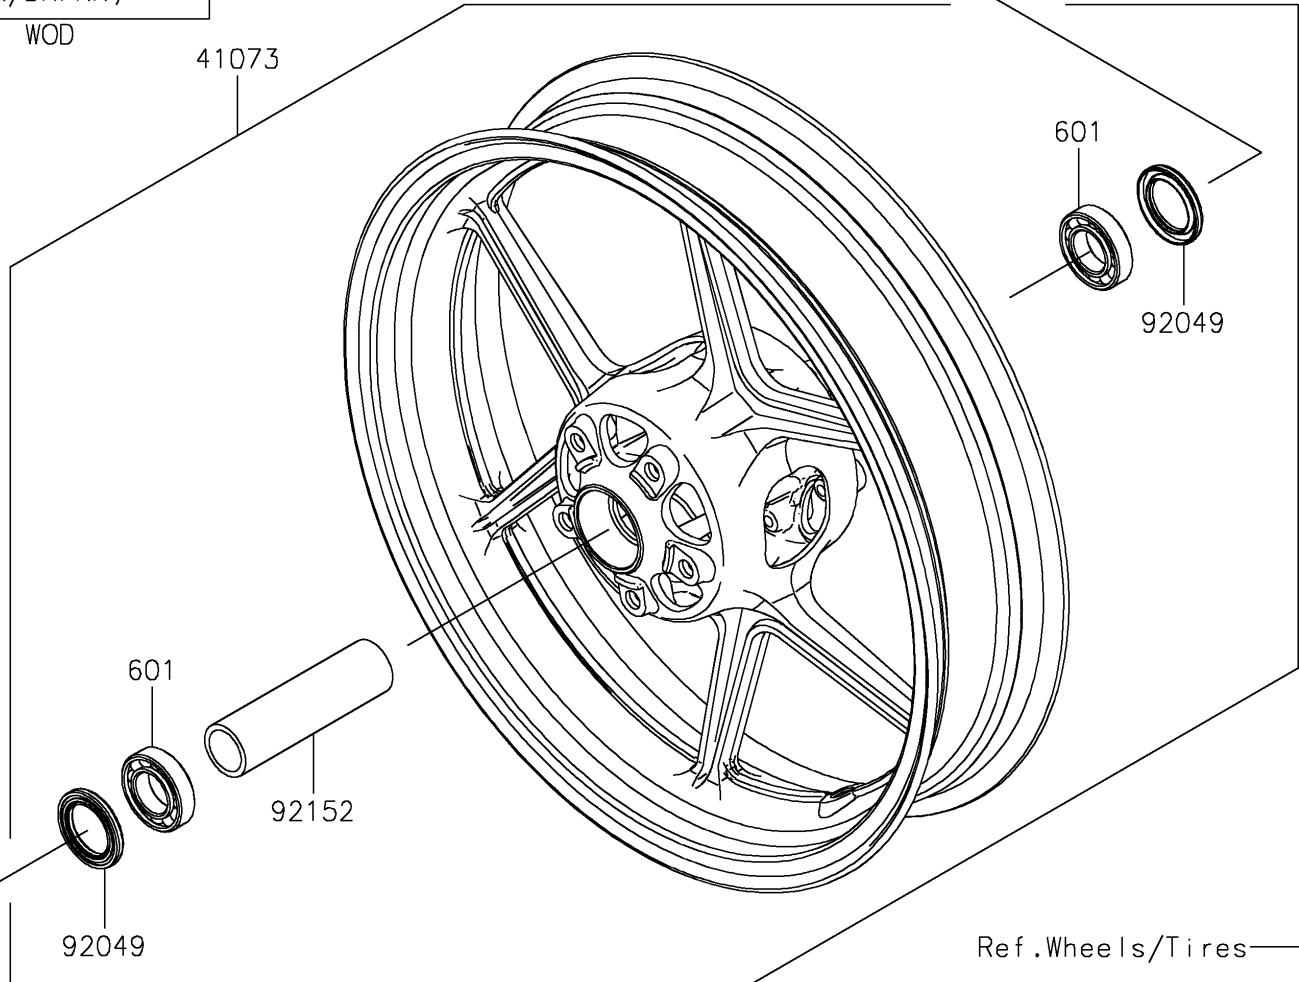

2021 VERSYS® 1000 SE LT+ PARTS DIAGRAM

Front Hub

F2230

WOD

41073

601

92049

Ref. Wheels/Tires

92152A

2021 VERSYS® 1000 SE LT+ PARTS LIST

Front Hub

ITEM NAME	PART NUMBER	QUANTITY
AXLE,FR,25X207 (Ref # 41068)	41068-0599	1
WHEEL-ASSY,FR,G.BLACK (Ref # 41073)	41073-0779-18F	1
SEAL-OIL,32X47X5 (Ref # 92049)	92049-0795	2
COLLAR,FR HUB,L=115 (Ref # 92152)	92152-0242	1
COLLAR,FR AXLE,L=10.5 (Ref # 92152A)	92152-0474	2
BEARING-BALL,#6005UU (Ref # 601)	601B6005UU	2