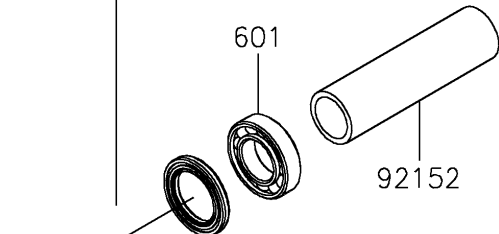

2021 VERSYS® 1000 SE LT+ PARTS DIAGRAM

Front Hub

F2230

WOD

41073

601

92049

Ref. Wheels/Tires

92152A

2021 VERSYS® 1000 SE LT+ PARTS LIST

Front Hub

ITEM NAME	PART NUMBER	QUANTITY
AXLE,FR,25X207 (Ref # 41068)	41068-0599	1
WHEEL-ASSY,FR,G.BLACK (Ref # 41073)	41073-0779-18F	1
SEAL-OIL,32X47X5 (Ref # 92049)	92049-0795	2
COLLAR,FR HUB,L=115 (Ref # 92152)	92152-0242	1
COLLAR,FR AXLE,L=10.5 (Ref # 92152A)	92152-0474	2
BEARING-BALL,#6005UU (Ref # 601)	601B6005UU	2