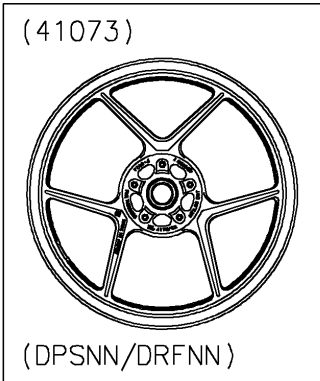

2021 VERSYS® 1000 SE LT+ PARTS DIAGRAM

Front Hub

F2230

WOD

41073

601

92049

Ref. Wheels/Tires

92152A

2021 VERSYS® 1000 SE LT+ PARTS LIST

Front Hub

ITEM NAME	PART NUMBER	QUANTITY
AXLE,FR,25X207 (Ref # 41068)	41068-0599	1
WHEEL-ASSY,FR,G.BLACK (Ref # 41073)	41073-0779-18F	1
SEAL-OIL,32X47X5 (Ref # 92049)	92049-0795	2
COLLAR,FR HUB,L=115 (Ref # 92152)	92152-0242	1
COLLAR,FR AXLE,L=10.5 (Ref # 92152A)	92152-0474	2
BEARING-BALL,#6005UU (Ref # 601)	601B6005UU	2