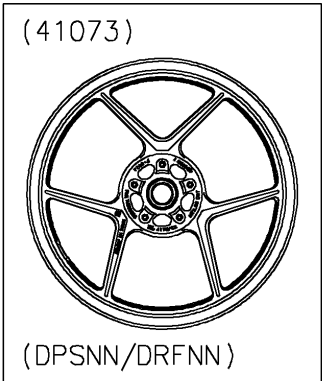

# 2021 VERSYS® 1000 SE LT+ PARTS DIAGRAM

Front Hub

F2230

WOD

41073

601

92049

Ref. Wheels/Tires

### Front Hub

ITEM NAME	PART NUMBER	QUANTITY
AXLE,FR,25X207 (Ref # 41068)	41068-0599	1
WHEEL-ASSY,FR,G.BLACK (Ref # 41073)	41073-0779-18F	1
SEAL-OIL,32X47X5 (Ref # 92049)	92049-0795	2
COLLAR,FR HUB,L=115 (Ref # 92152)	92152-0242	1
COLLAR,FR AXLE,L=10.5 (Ref # 92152A)	92152-0474	2
BEARING-BALL,#6005UU (Ref # 601)	601B6005UU	2