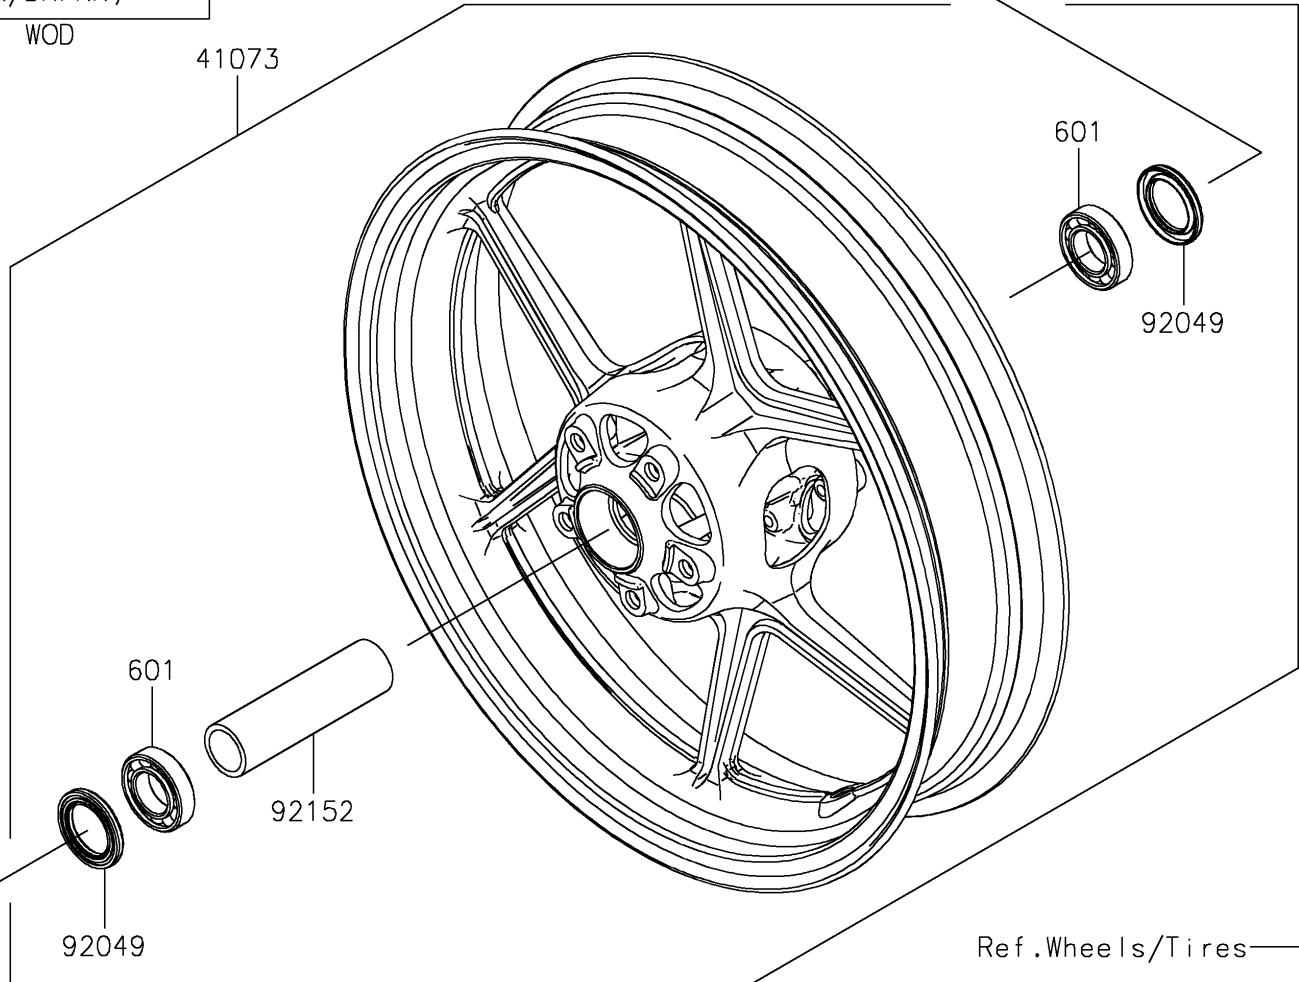

# 2021 VERSYS® 1000 SE LT+ PARTS DIAGRAM

Front Hub

F2230

WOD

41073

601

601

92152

92049

92152A

Ref. Wheels/Tires

### Front Hub

ITEM NAME	PART NUMBER	QUANTITY
AXLE,FR,25X207 (Ref # 41068)	41068-0599	1
WHEEL-ASSY,FR,G.BLACK (Ref # 41073)	41073-0779-18F	1
SEAL-OIL,32X47X5 (Ref # 92049)	92049-0795	2
COLLAR,FR HUB,L=115 (Ref # 92152)	92152-0242	1
COLLAR,FR AXLE,L=10.5 (Ref # 92152A)	92152-0474	2
BEARING-BALL,#6005UU (Ref # 601)	601B6005UU	2