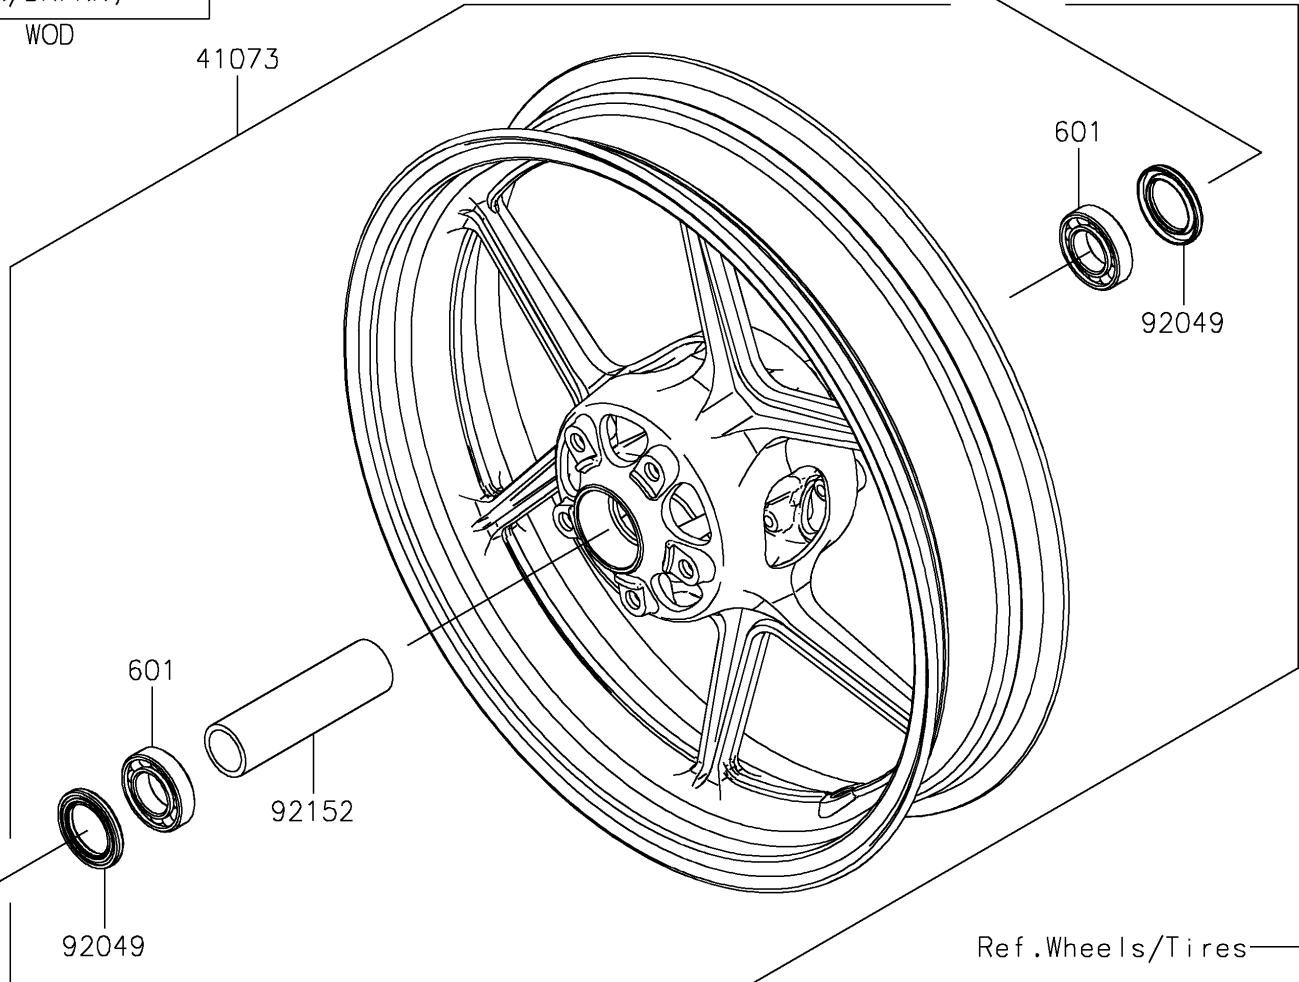

# 2021 VERSYS® 1000 SE LT+ PARTS DIAGRAM

Front Hub

F2230

WOD

41073

601

92049

Ref. Wheels/Tires

92152A

### Front Hub

ITEM NAME	PART NUMBER	QUANTITY
AXLE,FR,25X207 (Ref # 41068)	41068-0599	1
WHEEL-ASSY,FR,G.BLACK (Ref # 41073)	41073-0779-18F	1
SEAL-OIL,32X47X5 (Ref # 92049)	92049-0795	2
COLLAR,FR HUB,L=115 (Ref # 92152)	92152-0242	1
COLLAR,FR AXLE,L=10.5 (Ref # 92152A)	92152-0474	2
BEARING-BALL,#6005UU (Ref # 601)	601B6005UU	2