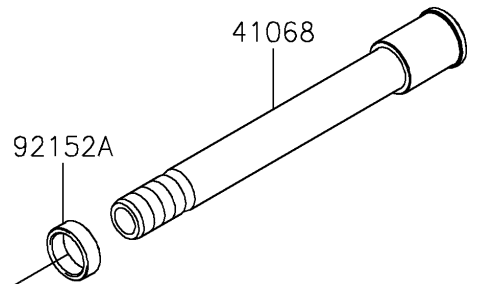

# 2021 VERSYS® 1000 SE LT+ PARTS DIAGRAM

Front Hub

F2230

WOD

41073

601

92049

Ref. Wheels/Tires

92152A

### Front Hub

ITEM NAME	PART NUMBER	QUANTITY
AXLE,FR,25X207 (Ref # 41068)	41068-0599	1
WHEEL-ASSY,FR,G.BLACK (Ref # 41073)	41073-0779-18F	1
SEAL-OIL,32X47X5 (Ref # 92049)	92049-0795	2
COLLAR,FR HUB,L=115 (Ref # 92152)	92152-0242	1
COLLAR,FR AXLE,L=10.5 (Ref # 92152A)	92152-0474	2
BEARING-BALL,#6005UU (Ref # 601)	601B6005UU	2