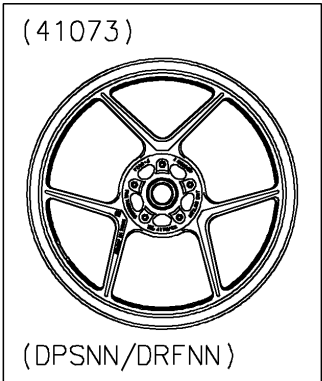

# 2021 VERSYS® 1000 SE LT+ PARTS DIAGRAM

Front Hub

F2230

WOD

41073

601

601

92152

92049

92152A

Ref. Wheels/Tires

### Front Hub

ITEM NAME	PART NUMBER	QUANTITY
AXLE,FR,25X207 (Ref # 41068)	41068-0599	1
WHEEL-ASSY,FR,G.BLACK (Ref # 41073)	41073-0779-18F	1
SEAL-OIL,32X47X5 (Ref # 92049)	92049-0795	2
COLLAR,FR HUB,L=115 (Ref # 92152)	92152-0242	1
COLLAR,FR AXLE,L=10.5 (Ref # 92152A)	92152-0474	2
BEARING-BALL,#6005UU (Ref # 601)	601B6005UU	2