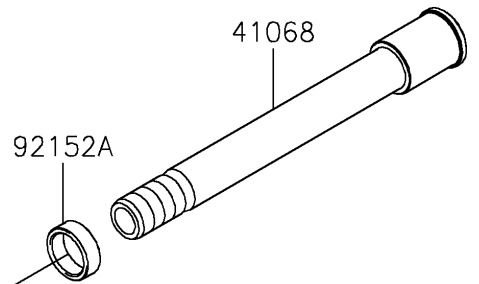

# 2021 VERSYS® 1000 SE LT+ PARTS DIAGRAM

Front Hub

F2230

WOD

41073

601

601

92152

92049

92152A

Ref. Wheels/Tires

### Front Hub

ITEM NAME	PART NUMBER	QUANTITY
AXLE,FR,25X207 (Ref # 41068)	41068-0599	1
WHEEL-ASSY,FR,G.BLACK (Ref # 41073)	41073-0779-18F	1
SEAL-OIL,32X47X5 (Ref # 92049)	92049-0795	2
COLLAR,FR HUB,L=115 (Ref # 92152)	92152-0242	1
COLLAR,FR AXLE,L=10.5 (Ref # 92152A)	92152-0474	2
BEARING-BALL,#6005UU (Ref # 601)	601B6005UU	2