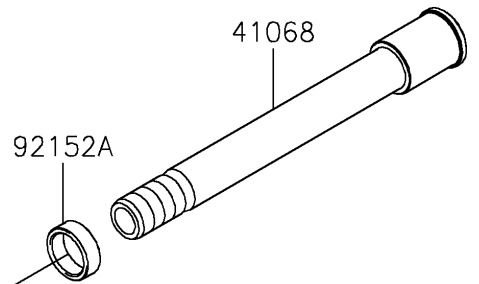

# 2022 Versys® 1000 SE LT+ PARTS DIAGRAM

Front Hub

F2230

WOD

41073

601

92049

601

92152

92049

92152A

Ref. Wheels/Tires

### Front Hub

ITEM NAME	PART NUMBER	QUANTITY
AXLE,FR,25X207 (Ref # 41068)	41068-0599	1
WHEEL-ASSY,FR,G.BLACK (Ref # 41073)	41073-0779-18F	1
SEAL-OIL,32X47X5 (Ref # 92049)	92049-0795	2
COLLAR,FR HUB,L=115 (Ref # 92152)	92152-0242	1
COLLAR,FR AXLE,L=10.5 (Ref # 92152A)	92152-0474	2
BEARING-BALL,#6005UU (Ref # 601)	601B6005UU	2