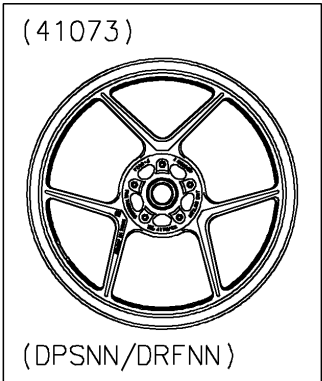

# 2022 Versys® 1000 SE LT+ PARTS DIAGRAM

Front Hub

F2230

WOD

41073

601

92049

601

92152

92049

92152A

Ref. Wheels/Tires

### Front Hub

ITEM NAME	PART NUMBER	QUANTITY
AXLE,FR,25X207 (Ref # 41068)	41068-0599	1
WHEEL-ASSY,FR,G.BLACK (Ref # 41073)	41073-0779-18F	1
SEAL-OIL,32X47X5 (Ref # 92049)	92049-0795	2
COLLAR,FR HUB,L=115 (Ref # 92152)	92152-0242	1
COLLAR,FR AXLE,L=10.5 (Ref # 92152A)	92152-0474	2
BEARING-BALL,#6005UU (Ref # 601)	601B6005UU	2