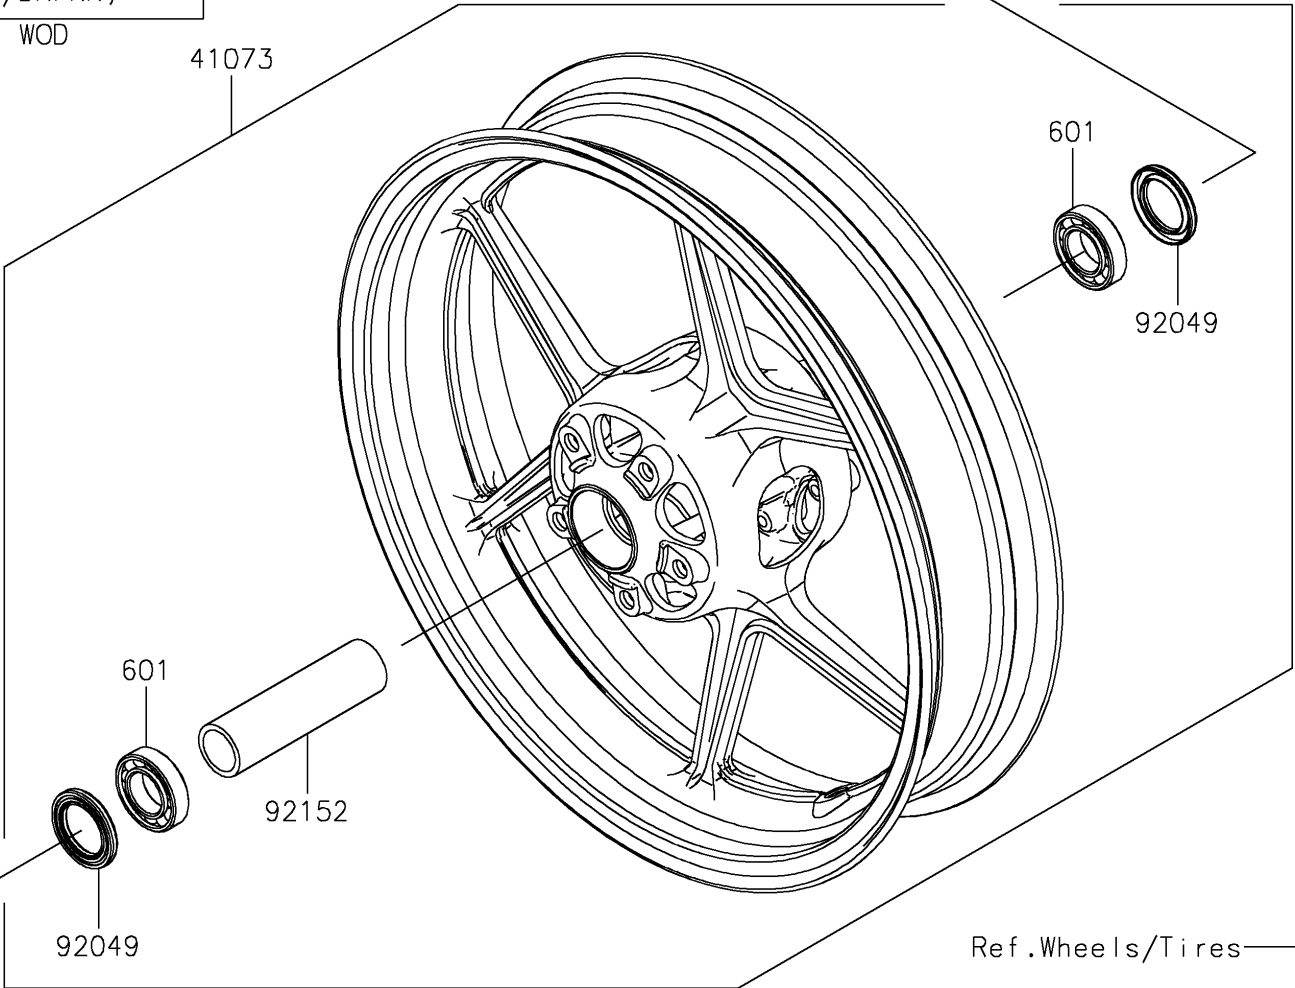

# 2022 Versys® 1000 SE LT+ PARTS DIAGRAM

Front Hub

F2230

WOD

41073

601

92049

601

92152

92049

92152A

Ref. Wheels/Tires

### Front Hub

ITEM NAME	PART NUMBER	QUANTITY
AXLE,FR,25X207 (Ref # 41068)	41068-0599	1
WHEEL-ASSY,FR,G.BLACK (Ref # 41073)	41073-0779-18F	1
SEAL-OIL,32X47X5 (Ref # 92049)	92049-0795	2
COLLAR,FR HUB,L=115 (Ref # 92152)	92152-0242	1
COLLAR,FR AXLE,L=10.5 (Ref # 92152A)	92152-0474	2
BEARING-BALL,#6005UU (Ref # 601)	601B6005UU	2