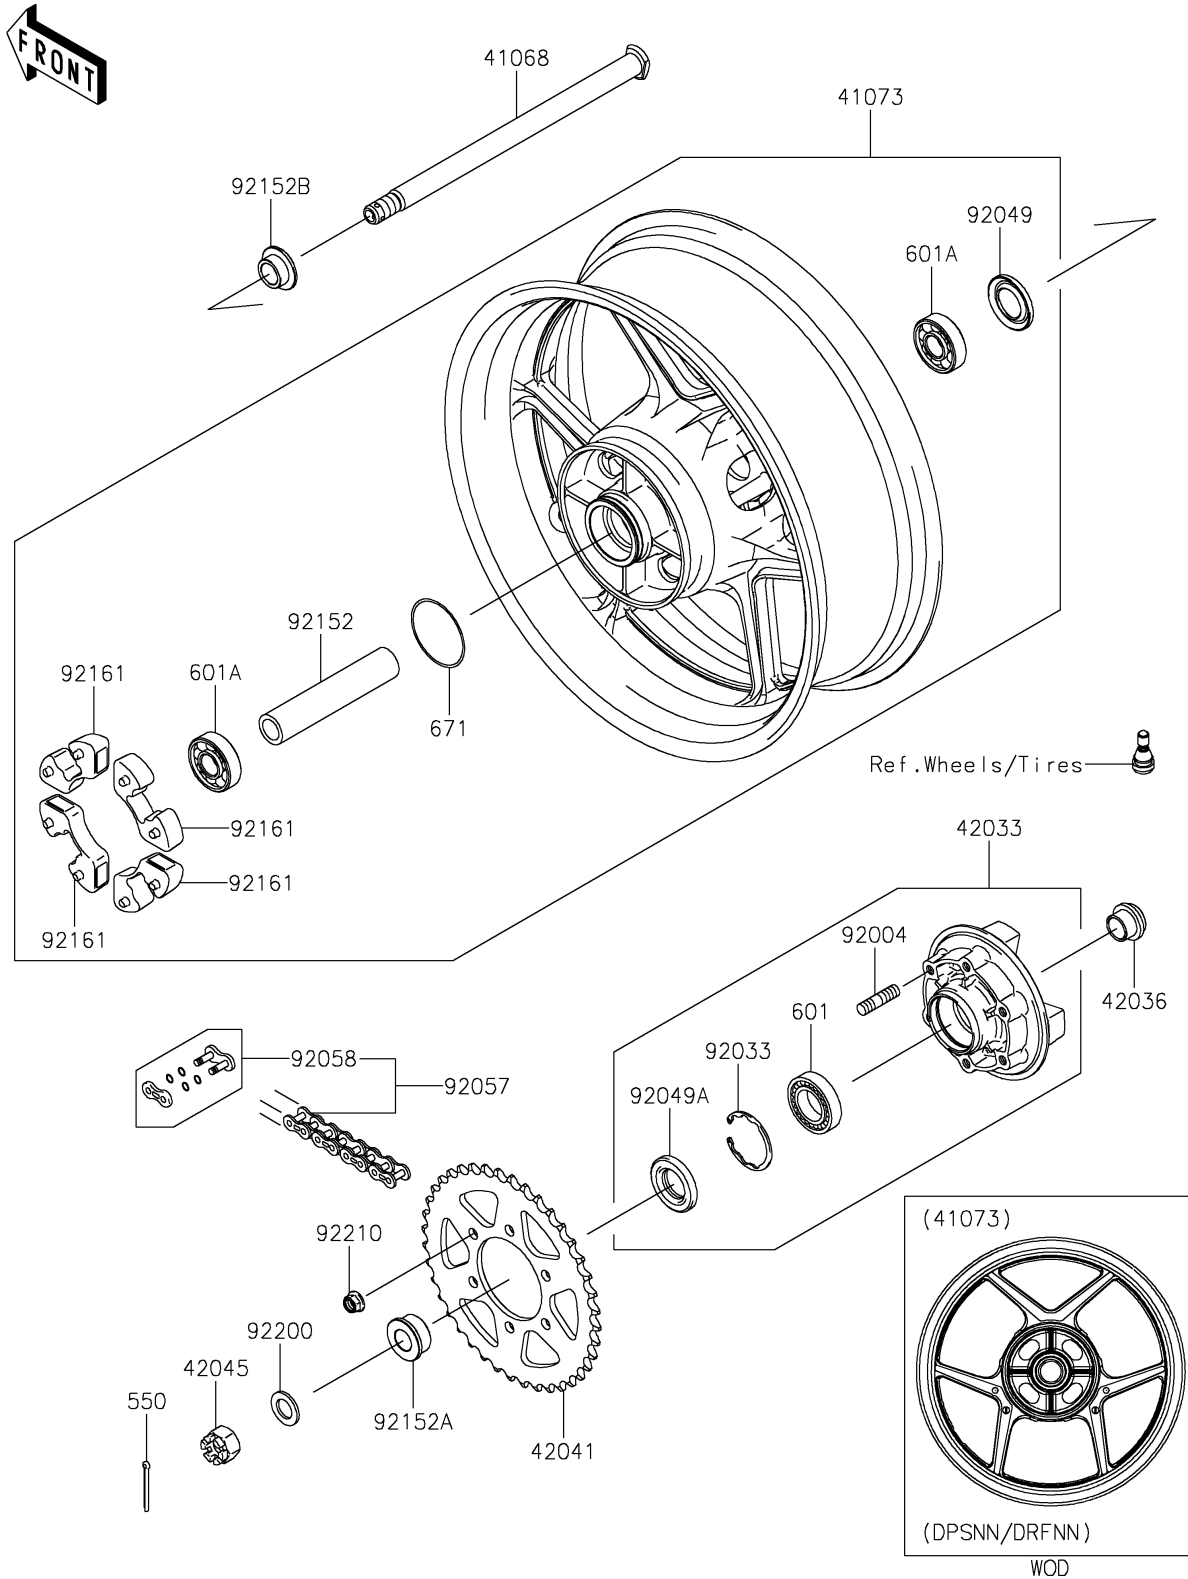

2021 VERSYS® 1000 SE LT+ PARTS DIAGRAM

Rear Hub

F2240

2021 VERSYS® 1000 SE LT+ PARTS LIST

Rear Hub

ITEM NAME	PART NUMBER	QUANTITY
AXLE,RR (Ref # 41068)	41068-0040	1
WHEEL-ASSY,RR,G.BLACK (Ref # 41073)	41073-0733-18F	1
COUPLING-ASSY,RR HUB (Ref # 42033)	42033-0028	1
SLEEVE,RR HUB,L=23 (Ref # 42036)	42036-1251	1
SPROCKET-HUB,43T (Ref # 42041)	42041-1467	1
NUT,CASTLE,18MM (Ref # 42045)	42045-018	1
STUD,10X19 (Ref # 92004)	92004-0028	6
RING-SNAP,52MM (Ref # 92033)	92033-1043	1
SEAL-OIL,27X52X5 (Ref # 92049)	92049-0723	1
SEAL-OIL (Ref # 92049A)	92049-1287	1
CHAIN,DRIVE,EK525XE,116L (Ref # 92057)	92057-0749	1
JOINT-CHAIN (Ref # 92058)	92058-0060	1
COLLAR,RR HUB,L=144.5 (Ref # 92152)	92152-0088	1
COLLAR,RR AXLE,LH,L=18 (Ref # 92152A)	92152-0118	1
COLLAR,RR AXLE,RH,20X28X14.5 (Ref # 92152B)	92152-0876	1
DAMPER,SHOCK,RR HUB (Ref # 92161)	92161-0342	4
WASHER,19X32X2.6 (Ref # 92200)	92200-1489	1
NUT,LOCK,FLANGED,10MM (Ref # 92210)	92210-0276	6
PIN-COTTER,4.0X40 (Ref # 550)	550AA4040	1
BEARING-BALL (Ref # 601)	601B6205UU	1
BEARING-BALL,#6304UUC3 (Ref # 601A)	601B6304UU	2
O RING,60MM (Ref # 671)	671B2560	1