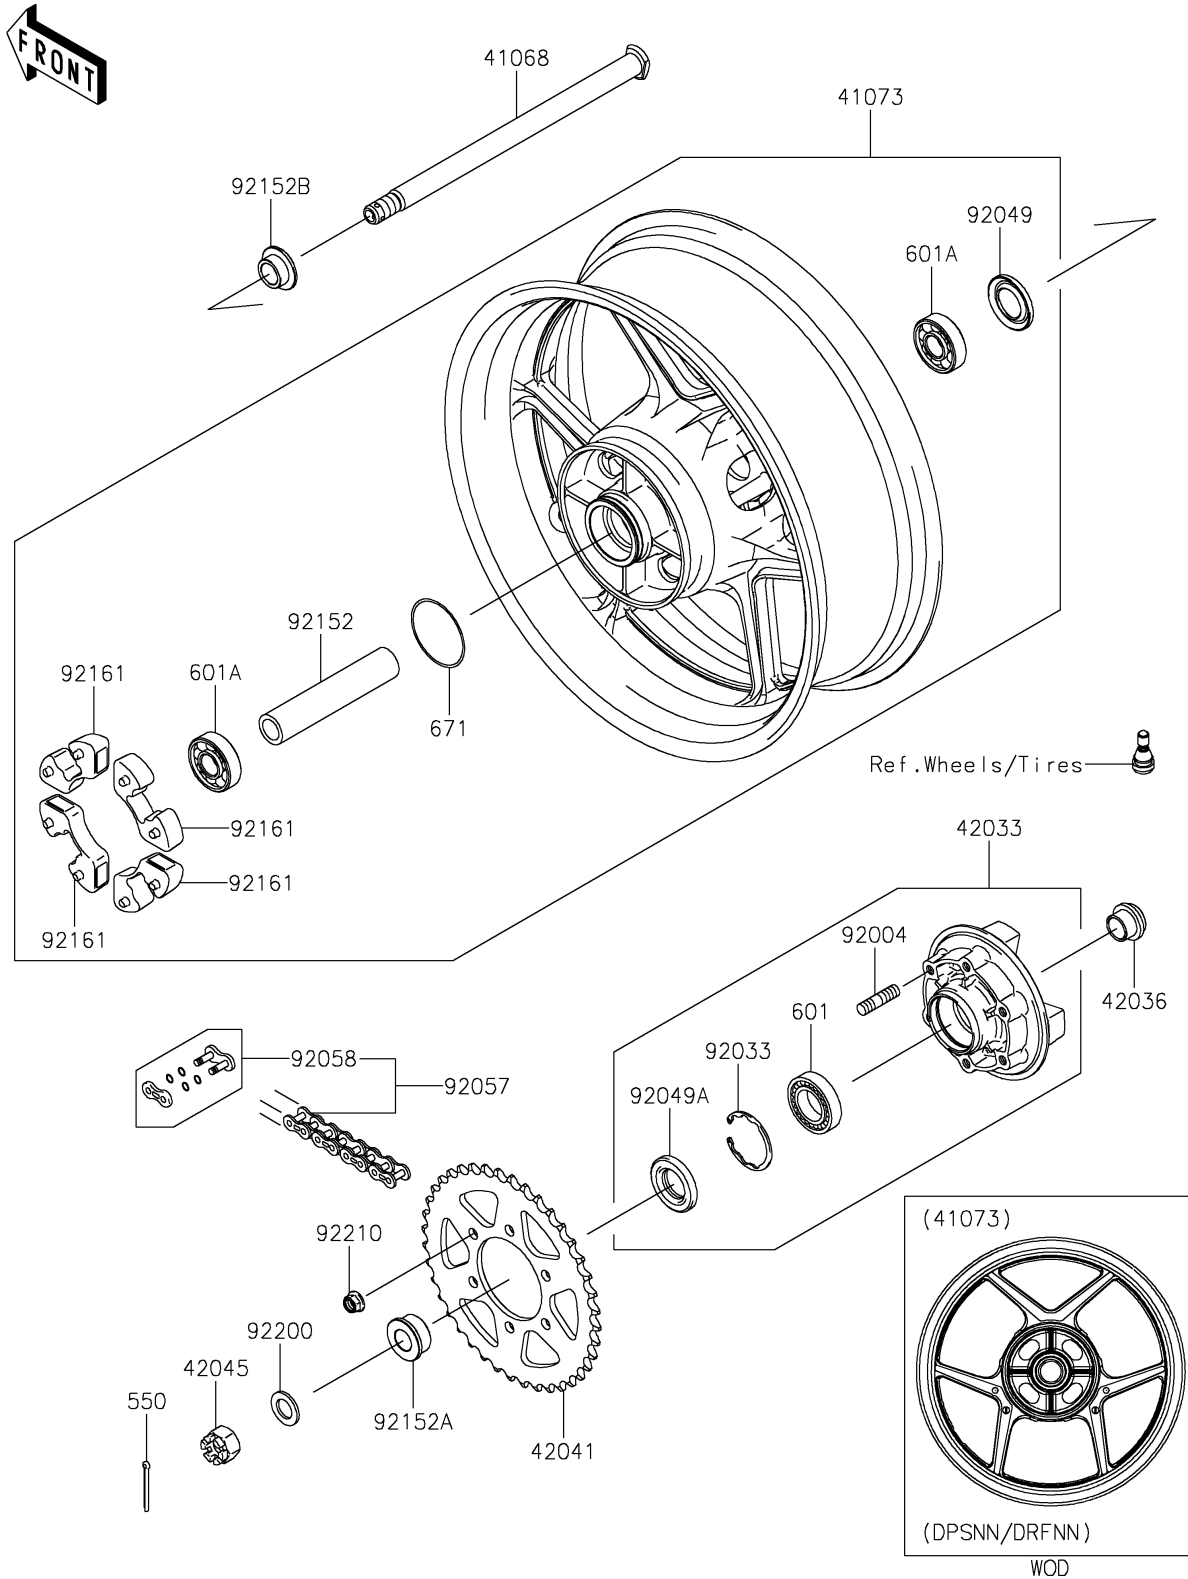

2023 Versys 1000 SE LT+ PARTS DIAGRAM

Rear Hub

F2240

2023 Versys 1000 SE LT+ PARTS LIST

Rear Hub

ITEM NAME	PART NUMBER	QUANTITY
AXLE,RR (Ref # 41068)	41068-0040	1
WHEEL-ASSY,RR,G.BLACK (Ref # 41073)	41073-0733-18F	1
COUPLING-ASSY,RR HUB (Ref # 42033)	42033-0028	1
SLEEVE,RR HUB,L=23 (Ref # 42036)	42036-1251	1
SPROCKET-HUB,43T (Ref # 42041)	42041-1467	1
NUT,CASTLE,18MM (Ref # 42045)	42045-018	1
STUD,10X19 (Ref # 92004)	92004-0028	6
RING-SNAP,52MM (Ref # 92033)	92033-1043	1
SEAL-OIL,27X52X5 (Ref # 92049)	92049-0723	1
SEAL-OIL (Ref # 92049A)	92049-1287	1
CHAIN,DRIVE,EK525XE,116L (Ref # 92057)	92057-0749	1
JOINT-CHAIN (Ref # 92058)	92058-0060	1
COLLAR,RR HUB,L=144.5 (Ref # 92152)	92152-0088	1
COLLAR,RR AXLE,LH,L=18 (Ref # 92152A)	92152-0118	1
COLLAR,RR AXLE,RH,20X28X14.5 (Ref # 92152B)	92152-0876	1
DAMPER,SHOCK,RR HUB (Ref # 92161)	92161-0342	4
WASHER,19X32X2.6 (Ref # 92200)	92200-1489	1
NUT,LOCK,FLANGED,10MM (Ref # 92210)	92210-0276	6
PIN-COTTER,4.0X40 (Ref # 550)	550AA4040	1
BEARING-BALL (Ref # 601)	601B6205UU	1
BEARING-BALL,#6304UUC3 (Ref # 601A)	601B6304UU	2
O RING,60MM (Ref # 671)	671B2560	1