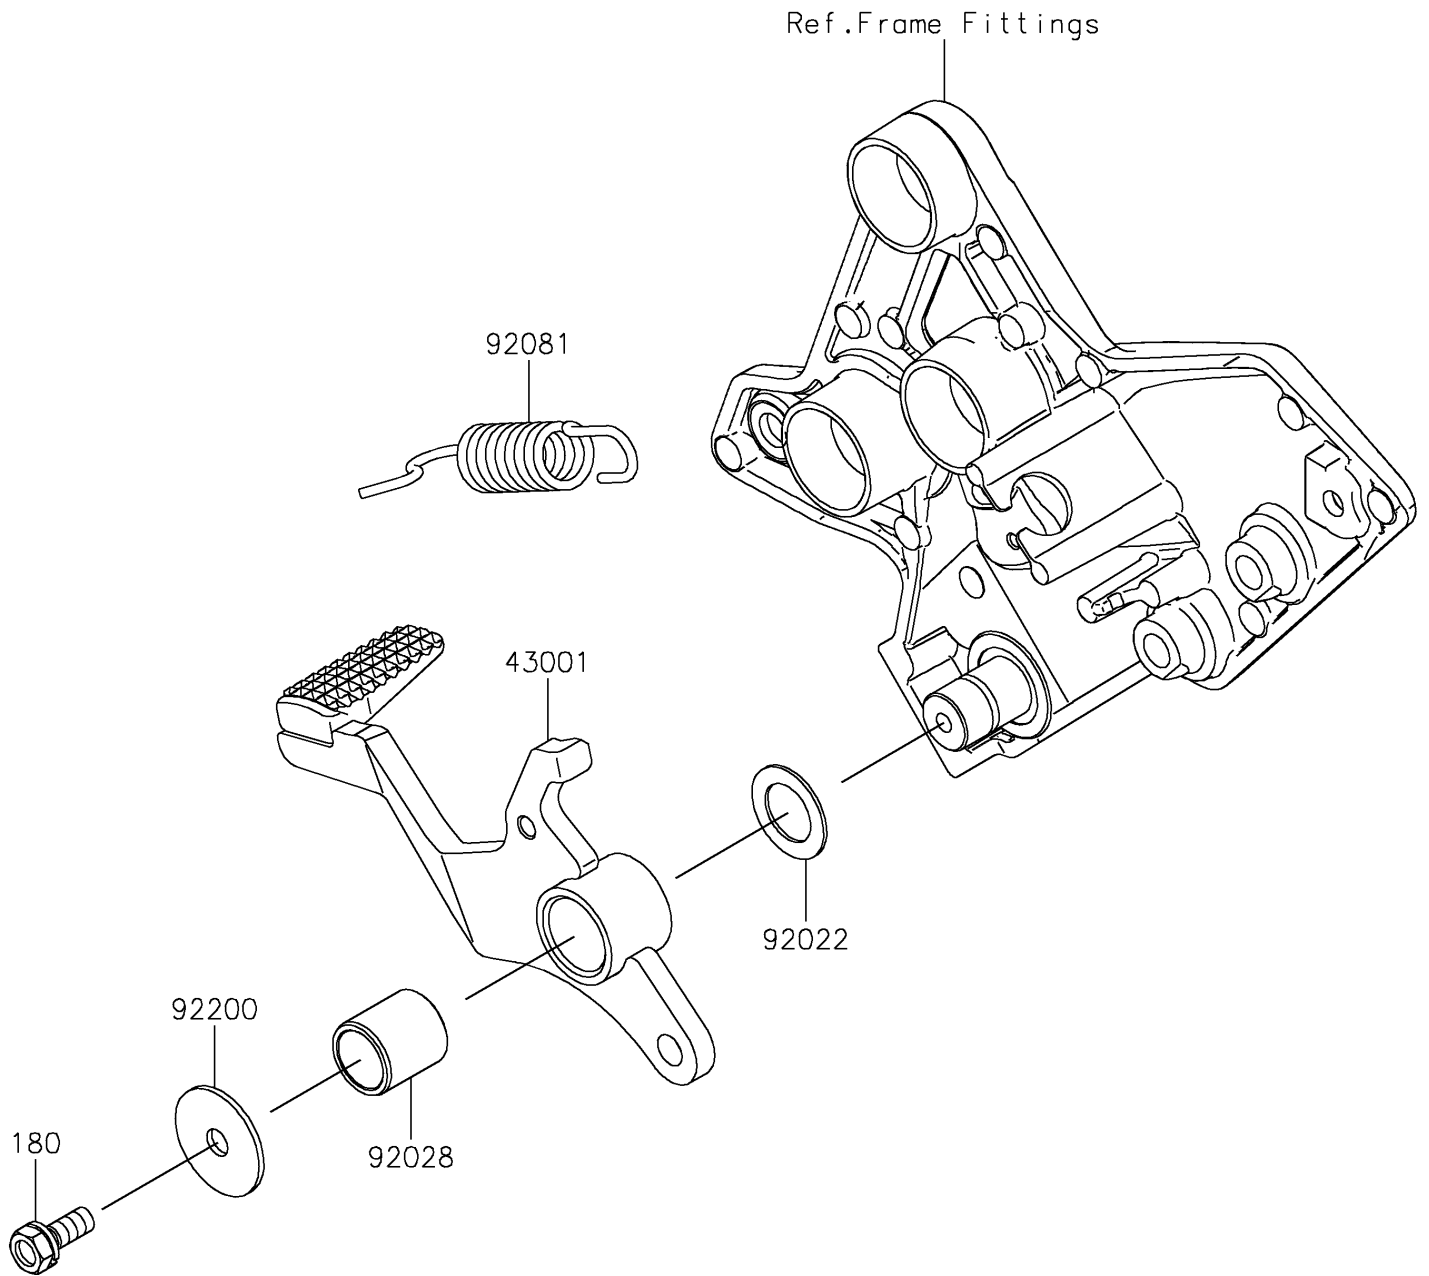

# 2021 VERSYS® 1000 SE LT+ PARTS DIAGRAM

Brake Pedal

F2260

## 2021 VERSYS® 1000 SE LT+ PARTS LIST

### Brake Pedal

ITEM NAME	PART NUMBER	QUANTITY
LEVER-BRAKE,PEDAL (Ref # 43001)	43001-0761	1
WASHER,15.3X24X1 (Ref # 92022)	92022-326	1
BUSHING,BRAKE PEDAL (Ref # 92028)	92028-1282	1
SPRING,BRAKE PEDAL (Ref # 92081)	92081-1833	1
WASHER,7X28X1.6 (Ref # 92200)	92200-0279	1
BOLT-UPSET-WS,6X16 (Ref # 180)	180BA0616	1