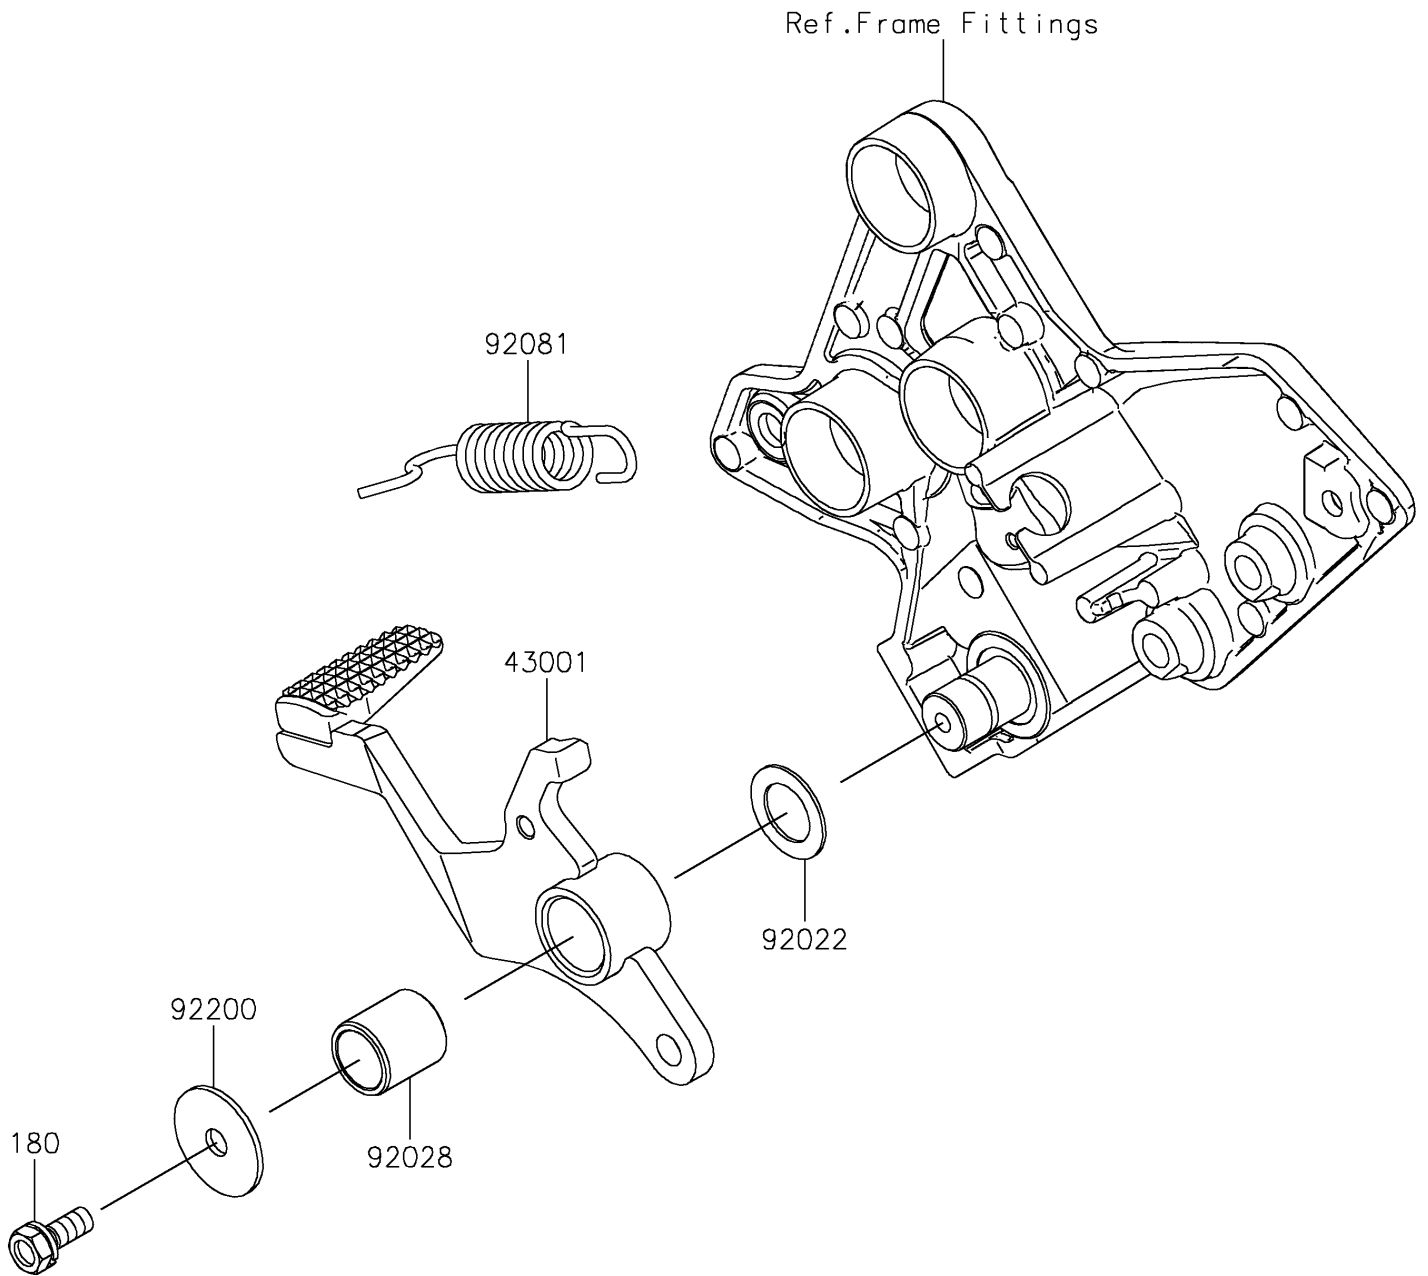

# 2021 VERSYS® 1000 SE LT+ PARTS DIAGRAM

Brake Pedal

F2260

## 2021 VERSYS® 1000 SE LT+ PARTS LIST

### Brake Pedal

ITEM NAME	PART NUMBER	QUANTITY
LEVER-BRAKE,PEDAL (Ref # 43001)	43001-0761	1
WASHER,15.3X24X1 (Ref # 92022)	92022-326	1
BUSHING,BRAKE PEDAL (Ref # 92028)	92028-1282	1
SPRING,BRAKE PEDAL (Ref # 92081)	92081-1833	1
WASHER,7X28X1.6 (Ref # 92200)	92200-0279	1
BOLT-UPSET-WS,6X16 (Ref # 180)	180BA0616	1