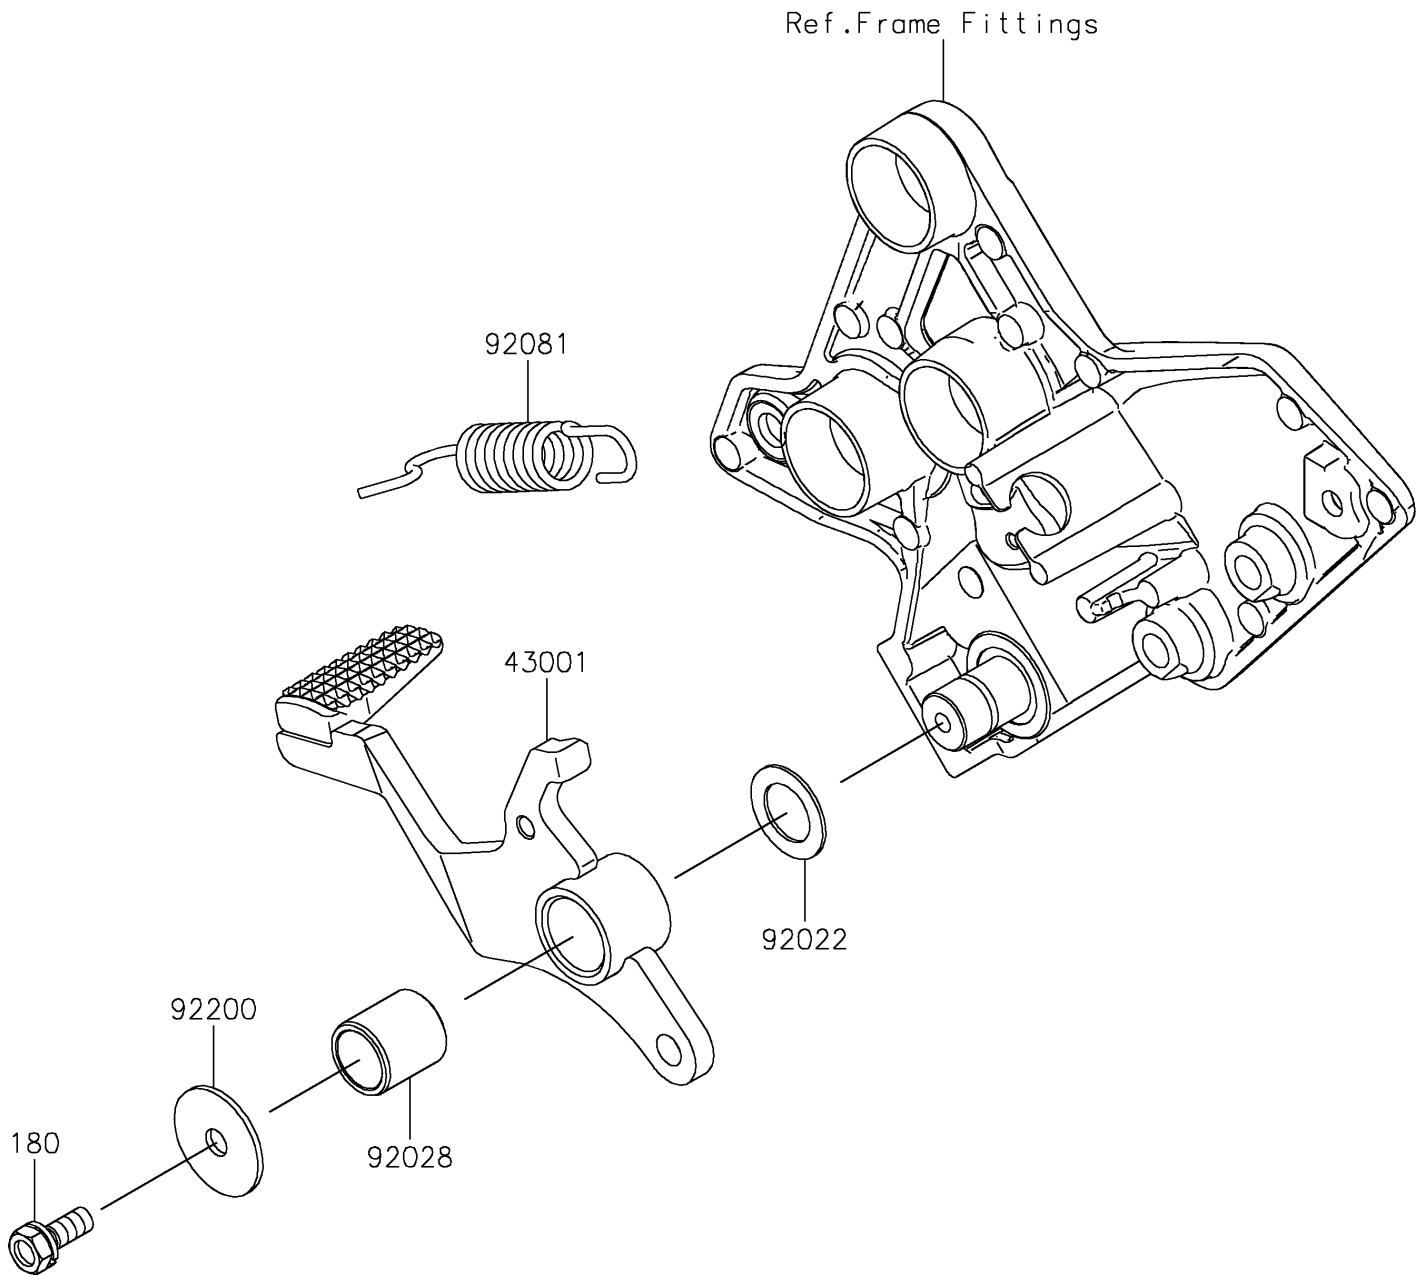

2023 Versys 1000 SE LT+ PARTS DIAGRAM

Brake Pedal

F2260

2023 Versys 1000 SE LT+ PARTS LIST

Brake Pedal

ITEM NAME	PART NUMBER	QUANTITY
LEVER-BRAKE,PEDAL (Ref # 43001)	43001-0761	1
WASHER,15.3X24X1 (Ref # 92022)	92022-326	1
BUSHING,BRAKE PEDAL (Ref # 92028)	92028-1282	1
SPRING,BRAKE PEDAL (Ref # 92081)	92081-1833	1
WASHER,7X28X1.6 (Ref # 92200)	92200-0279	1
BOLT-UPSET-WS,6X16 (Ref # 180)	180BA0616	1