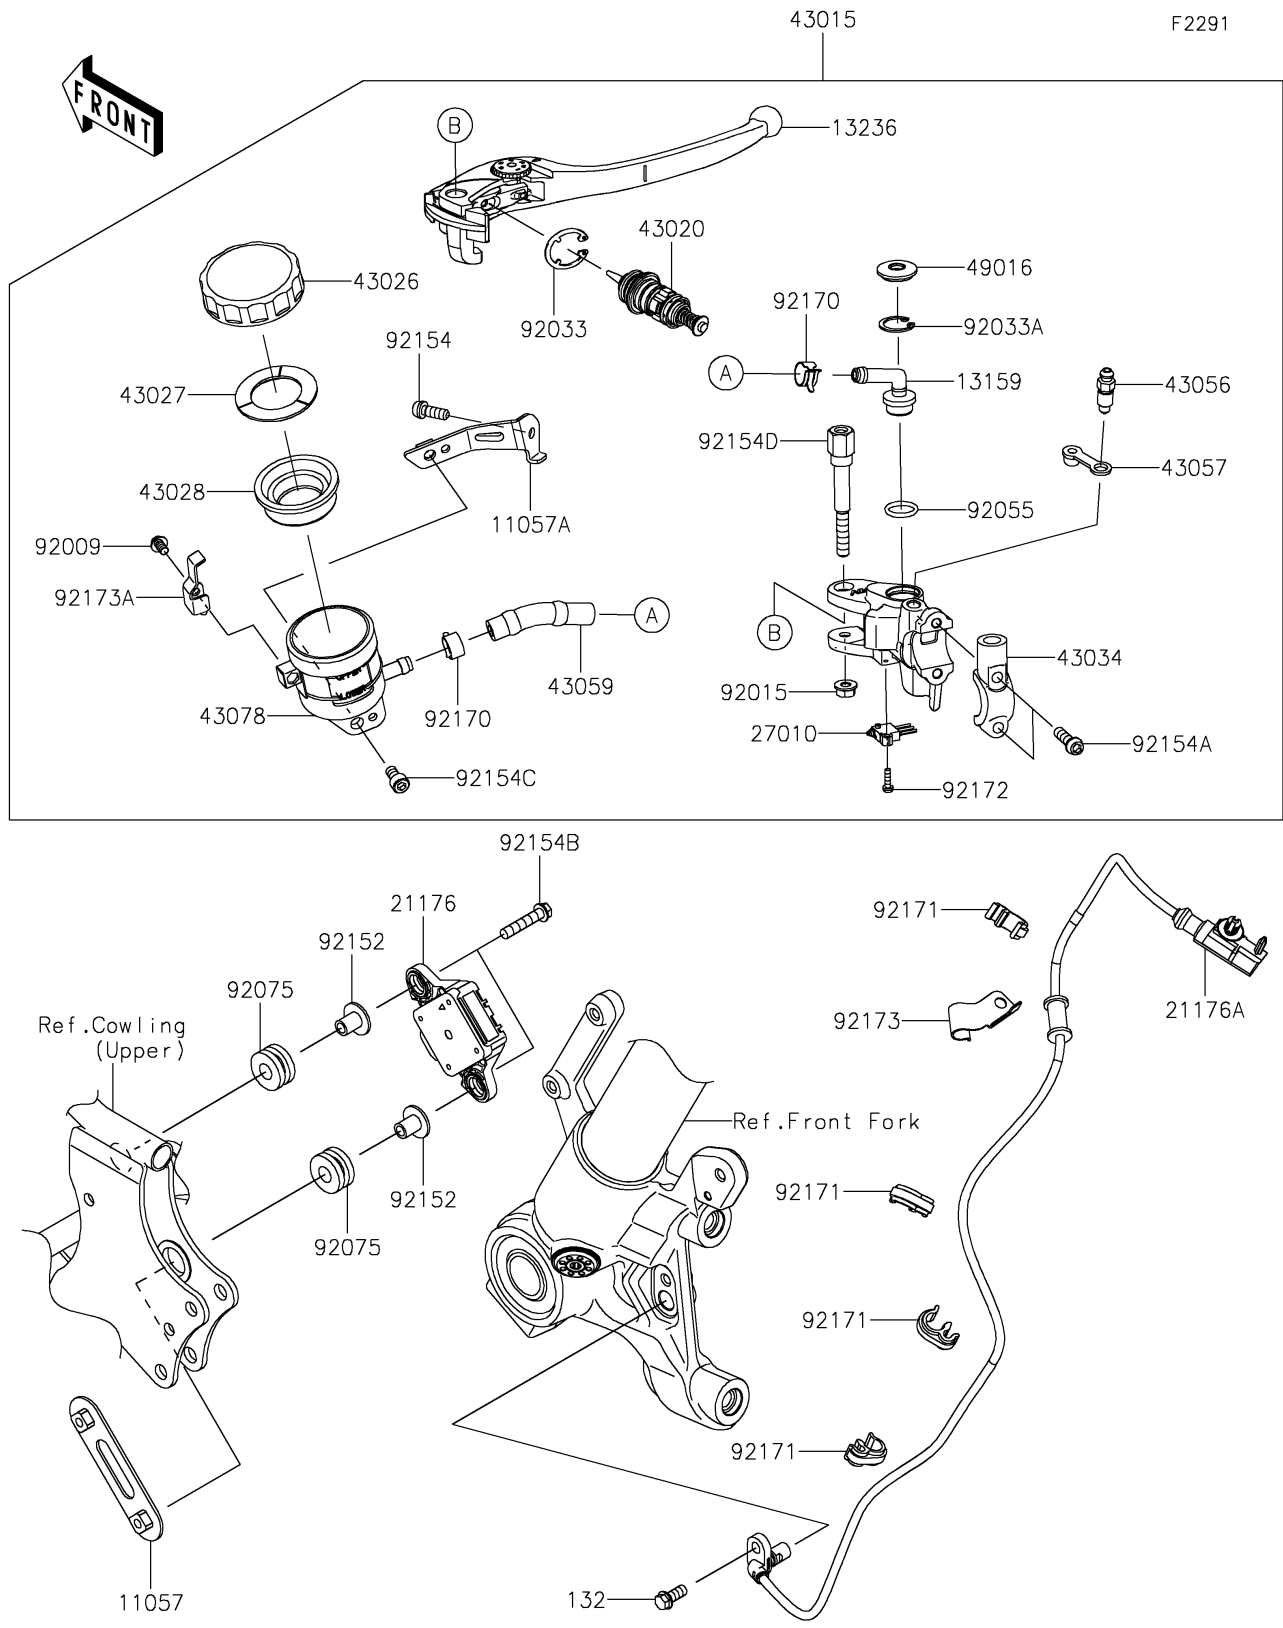

2021 VERSYS® 1000 SE LT+ PARTS DIAGRAM

Front Master Cylinder

2021 VERSYS® 1000 SE LT+ PARTS LIST

Front Master Cylinder

ITEM NAME	PART NUMBER	QUANTITY
BRACKET,SENSOR (Ref # 11057)	11057-0381	1
BRACKET,RESERVOIR (Ref # 11057A)	11057-1314	1
CONNECTOR (Ref # 13159)	13159-1061	1
LEVER-COMP,FRONT BRAKE (Ref # 13236)	13236-0814	1
SENSOR,INERTIAL (Ref # 21176)	21176-0878	1
SENSOR,SPEED,FR (Ref # 21176A)	21176-0880	1
SWITCH,BRAKE (Ref # 27010)	27010-0915	1
CYLINDER-ASSY-MASTER,FR (Ref # 43015)	43015-0748	1
PISTON-COMP-BRAKE (Ref # 43020)	43020-0010	1
CAP-BRAKE (Ref # 43026)	43026-1051	1
PLATE-DIAPHRAGM (Ref # 43027)	43027-1051	1
DIAPHRAGM,MASTER CYLINDER (Ref # 43028)	43028-1057	1
HOLDER-BRAKE,MASTER CYLINDER (Ref # 43034)	43034-0057	1
BREATHER-BRAKE (Ref # 43056)	43056-1056	1
CAP-BREATHER (Ref # 43057)	43057-1001	1
HOSE-BRAKE (Ref # 43059)	43059-1561	1
RESERVOIR (Ref # 43078)	43078-0591	1
COVER-SEAL (Ref # 49016)	49016-1147	1
SCREW (Ref # 92009)	92009-1570	1
NUT,FLANGED,6MM,BLACK (Ref # 92015)	92015-1233	1
RING-SNAP (Ref # 92033)	92033-0034	1
RING-SNAP,20.5MM (Ref # 92033A)	92033-1186	1
RING-O,14.8X2.4 (Ref # 92055)	92055-0741	1
DAMPER,10X24X12 (Ref # 92075)	92075-1690	2
COLLAR,6.3X9.5X14.1 (Ref # 92152)	92152-1847	2
BOLT,SOCKET,6X16 (Ref # 92154)	92154-1454	1
BOLT,SOCKET,6X22 (Ref # 92154A)	92154-1724	2
BOLT,FLANGED,6X30 (Ref # 92154B)	92154-1857	2
BOLT,SOCKET,6X8 (Ref # 92154C)	92154-2914	1

2021 VERSYS® 1000 SE LT+ PARTS LIST

Front Master Cylinder

ITEM NAME	PART NUMBER	QUANTITY
BOLT,FR M/C PIVOT (Ref # 92154D)	92154-3824	1
CLAMP,HOSE (Ref # 92170)	92170-1091	2
CLAMP,BRAKE HOSE (Ref # 92171)	92171-1819	4
SCREW (Ref # 92172)	92172-1243	1
CLAMP (Ref # 92173)	92173-0801	1
CLAMP (Ref # 92173A)	92173-1790	1
BOLT-FLANGED-SMALL,6X14 (Ref # 132)	132BB0614	1