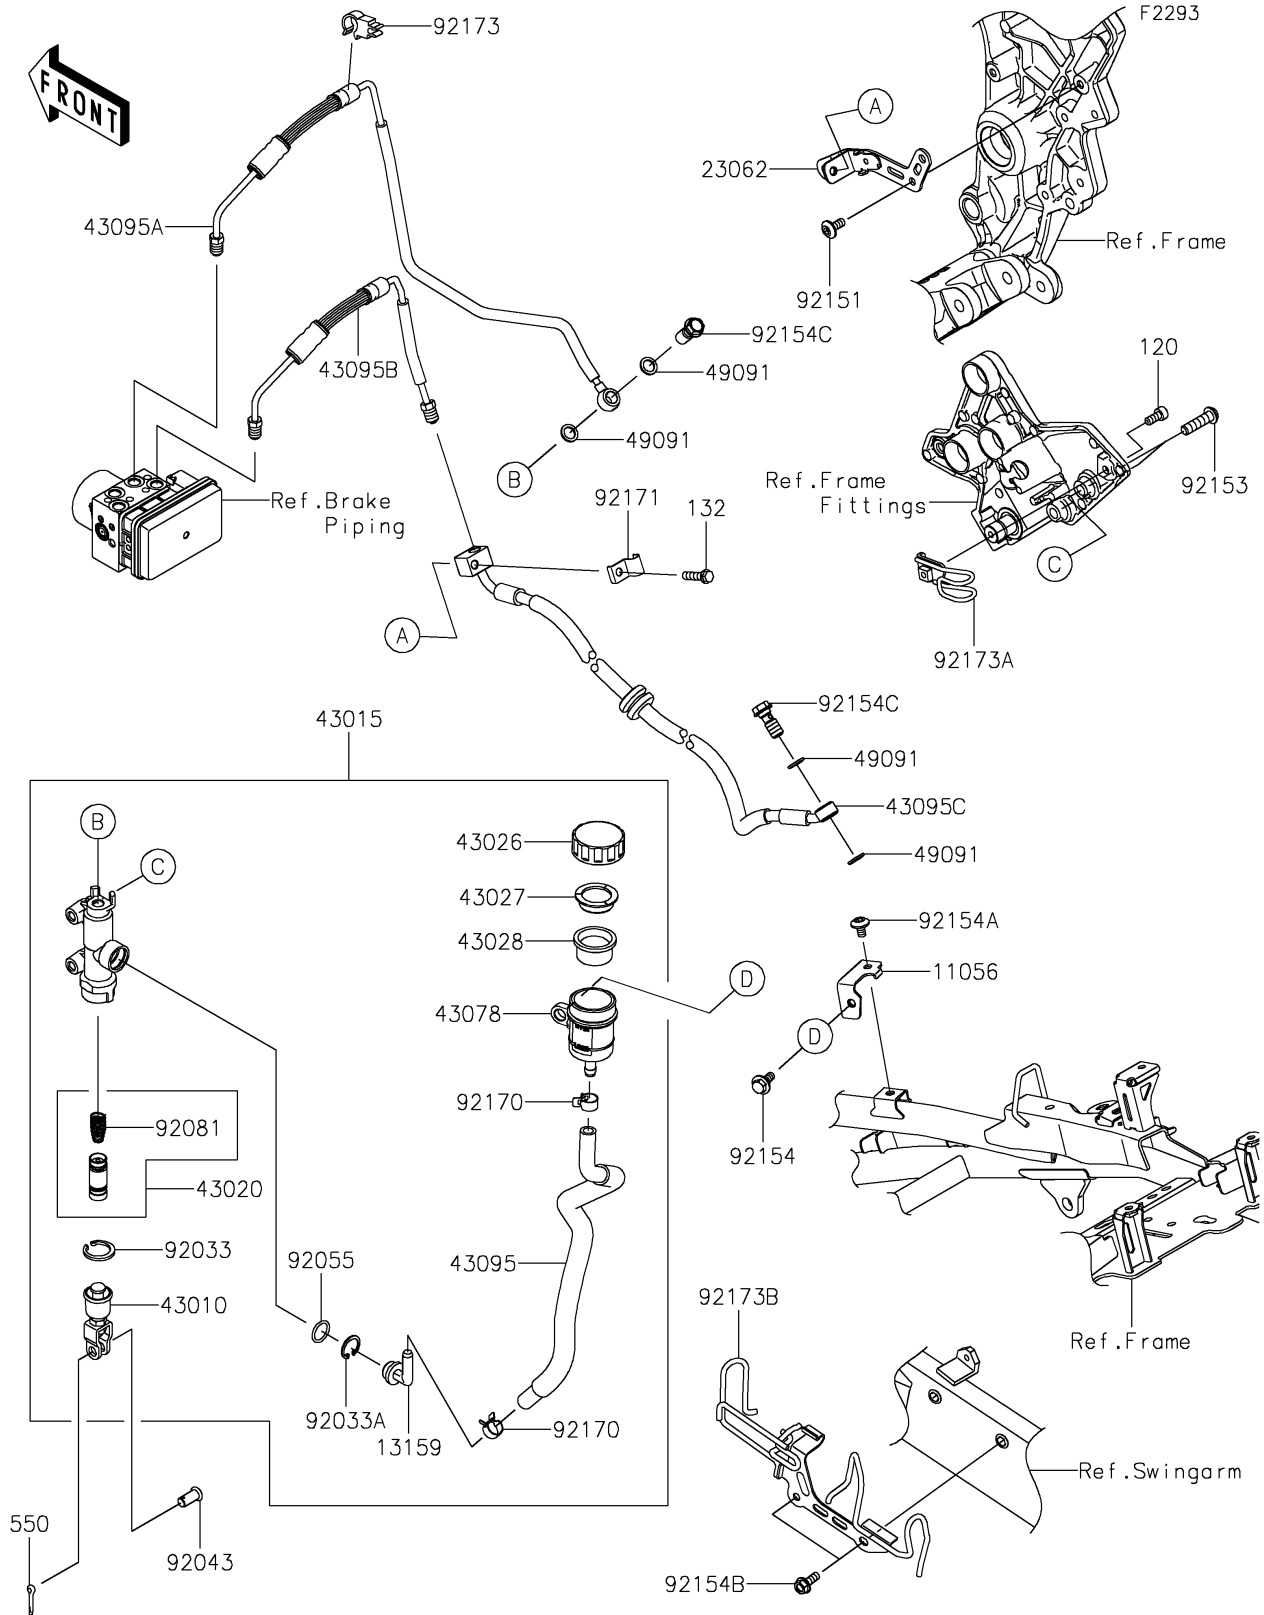

2021 VERSYS® 1000 SE LT+ PARTS DIAGRAM

Rear Master Cylinder

2021 VERSYS® 1000 SE LT+ PARTS LIST

Rear Master Cylinder

ITEM NAME	PART NUMBER	QUANTITY
BRACKET,RESERVOIR TANK (Ref # 11056)	11056-7304	1
CONNECTOR (Ref # 13159)	13159-1056	1
BRACKET-COMP (Ref # 23062)	23062-1178	1
ROD-ASSY-BRAKE (Ref # 43010)	43010-1062	1
CYLINDER-ASSY-MASTER,RR (Ref # 43015)	43015-0572	1
PISTON-COMP-BRAKE (Ref # 43020)	43020-1057	1
CAP-BRAKE (Ref # 43026)	43026-0009	1
PLATE-DIAPHRAGM (Ref # 43027)	43027-1053	1
DIAPHRAGM (Ref # 43028)	43028-1065	1
RESERVOIR (Ref # 43078)	43078-0060	1
HOSE-BRAKE,RR MASTER CYLINDER (Ref # 43095)	43095-0700	1
HOSE-BRAKE,MASTER CYLINDER-HU (Ref # 43095A)	43095-1589	1
HOSE-BRAKE,HU-SWING ARM (Ref # 43095B)	43095-1590	1
HOSE-BRAKE,SWING ARM-CALIPER (Ref # 43095C)	43095-1591	1
WASHER-SEAL,10.1X14.5X1.5 (Ref # 49091)	49091-0001	4
RING-SNAP,20.9X24.6X1.2 (Ref # 92033)	92033-0079	1
RING-SNAP,20.5MM (Ref # 92033A)	92033-1186	1
PIN (Ref # 92043)	92043-0904	1
RING-O,14.8X2.4 (Ref # 92055)	92055-0741	1
SPRING,MASTER CYLINDER (Ref # 92081)	92081-1737	1
BOLT,SOCKET,6X14 (Ref # 92151)	92151-1654	1
BOLT,SOCKET,8X30 (Ref # 92153)	92153-0393	2
BOLT,FLANGED,6X16 (Ref # 92154)	92154-0385	1
BOLT,SOCKET,6X10 (Ref # 92154A)	92154-0774	1
BOLT,FLANGED,6X16 (Ref # 92154B)	92154-0899	2
BOLT,BANJO,10X23 (Ref # 92154C)	92154-1712	2
CLAMP,HOSE (Ref # 92170)	92170-1091	2
CLAMP (Ref # 92171)	92171-0620	1
CLAMP (Ref # 92173)	92173-0170	1

2021 VERSYS® 1000 SE LT+ PARTS LIST

Rear Master Cylinder

ITEM NAME	PART NUMBER	QUANTITY
CLAMP,RR BRAKE HOSE (Ref # 92173A)	92173-1388	1
CLAMP,SWING ARM (Ref # 92173B)	92173-1913	1
BOLT-SOCKET,6X14 (Ref # 120)	120CB0614	1
BOLT-FLANGED-SMALL,6X25 (Ref # 132)	132BA0625	1
PIN-COTTER,2.0X15 (Ref # 550)	550AA2015	1