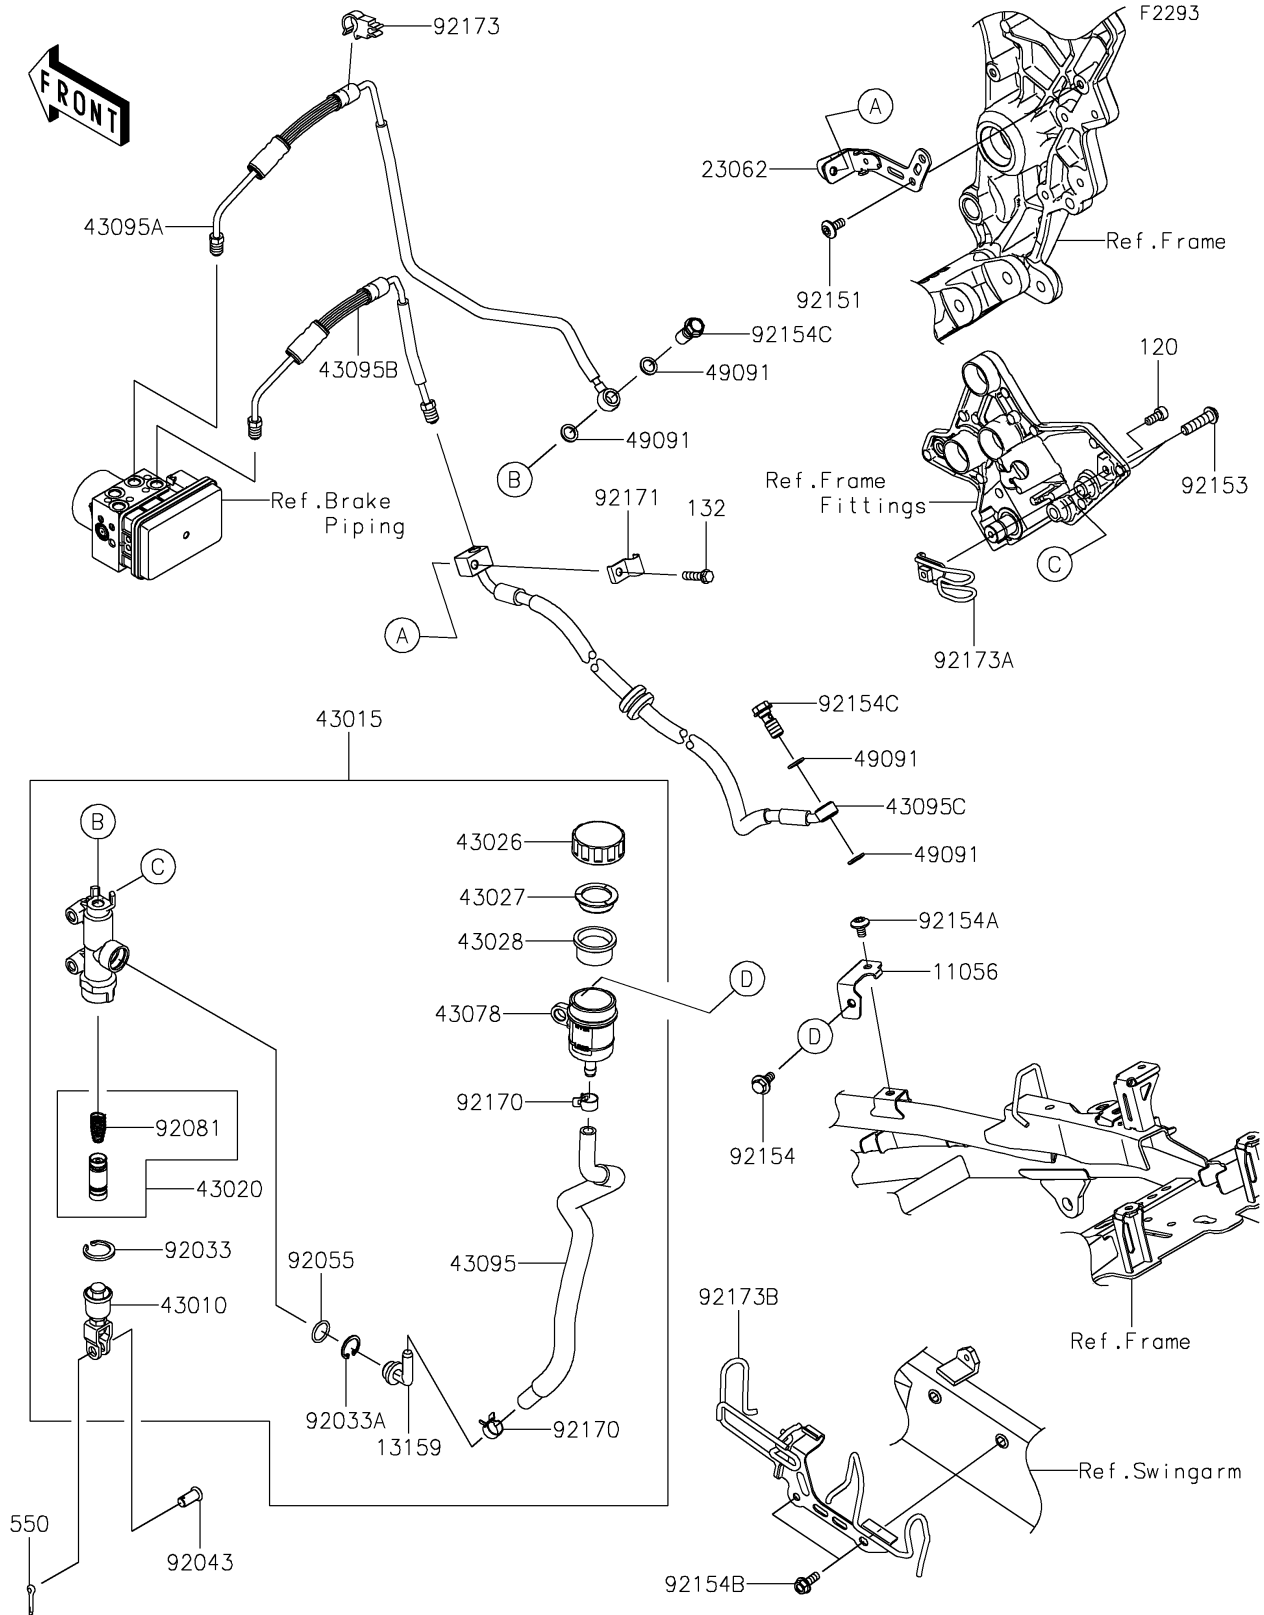

2022 Versys® 1000 SE LT+ PARTS DIAGRAM

Rear Master Cylinder

2022 Versys® 1000 SE LT+ PARTS LIST

Rear Master Cylinder

ITEM NAME	PART NUMBER	QUANTITY
BRACKET,RESERVOIR TANK (Ref # 11056)	11056-7304	1
CONNECTOR (Ref # 13159)	13159-1056	1
BRACKET-COMP (Ref # 23062)	23062-1178	1
ROD-ASSY-BRAKE (Ref # 43010)	43010-1062	1
CYLINDER-ASSY-MASTER,RR (Ref # 43015)	43015-0572	1
PISTON-COMP-BRAKE (Ref # 43020)	43020-1057	1
CAP-BRAKE (Ref # 43026)	43026-0009	1
PLATE-DIAPHRAGM (Ref # 43027)	43027-1053	1
DIAPHRAGM (Ref # 43028)	43028-1065	1
RESERVOIR (Ref # 43078)	43078-0060	1
HOSE-BRAKE,RR MASTER CYLINDER (Ref # 43095)	43095-0700	1
HOSE-BRAKE,MASTER CYLINDER-HU (Ref # 43095A)	43095-1589	1
HOSE-BRAKE,HU-SWING ARM (Ref # 43095B)	43095-1590	1
HOSE-BRAKE,SWING ARM-CALIPER (Ref # 43095C)	43095-1591	1
WASHER-SEAL,10.1X14.5X1.5 (Ref # 49091)	49091-0001	4
RING-SNAP,20.9X24.6X1.2 (Ref # 92033)	92033-0079	1
RING-SNAP,20.5MM (Ref # 92033A)	92033-1186	1
PIN (Ref # 92043)	92043-0904	1
RING-O,14.8X2.4 (Ref # 92055)	92055-0741	1
SPRING,MASTER CYLINDER (Ref # 92081)	92081-1737	1
BOLT,SOCKET,6X14 (Ref # 92151)	92151-1654	1
BOLT,SOCKET,8X30 (Ref # 92153)	92153-0393	2
BOLT,FLANGED,6X16 (Ref # 92154)	92154-0385	1
BOLT,SOCKET,6X10 (Ref # 92154A)	92154-0774	1
BOLT,FLANGED,6X16 (Ref # 92154B)	92154-0899	2
BOLT,BANJO,10X23 (Ref # 92154C)	92154-1712	2
CLAMP,HOSE (Ref # 92170)	92170-1091	2
CLAMP (Ref # 92171)	92171-0620	1
CLAMP (Ref # 92173)	92173-0170	1

2022 Versys® 1000 SE LT+ PARTS LIST

Rear Master Cylinder

ITEM NAME	PART NUMBER	QUANTITY
CLAMP,RR BRAKE HOSE (Ref # 92173A)	92173-1388	1
CLAMP,SWING ARM (Ref # 92173B)	92173-1913	1
BOLT-SOCKET,6X14 (Ref # 120)	120CB0614	1
BOLT-FLANGED-SMALL,6X25 (Ref # 132)	132BA0625	1
PIN-COTTER,2.0X15 (Ref # 550)	550AA2015	1