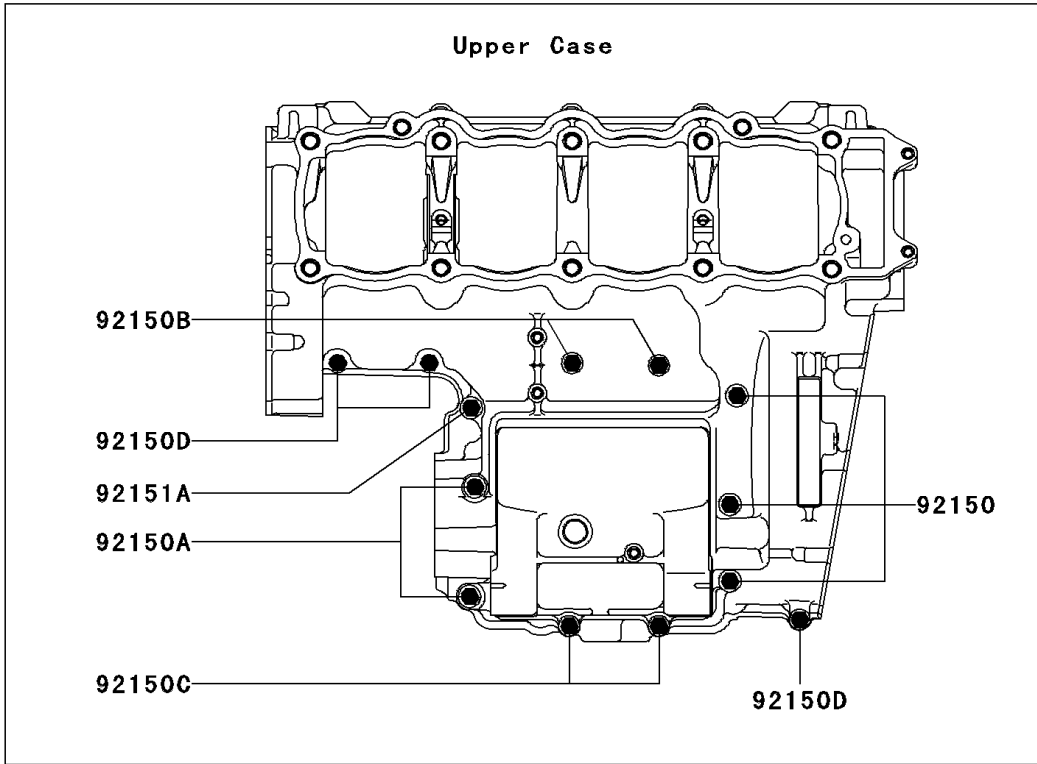

2005 Z1000 PARTS DIAGRAM

Crankcase Bolt Pattern

E1412

2005 Z1000 PARTS LIST

Crankcase Bolt Pattern

ITEM NAME	PART NUMBER	QUANTITY
BOLT,7X85 (Ref # 92150)	92150-1251	3
BOLT,8X70 (Ref # 92150A)	92150-1483	2
BOLT,6X60 (Ref # 92150B)	92150-1548	2
BOLT,6X90 (Ref # 92150C)	92150-1622	2
BOLT,6X40 (Ref # 92150D)	92150-1794	3
BOLT,9X81 (Ref # 92151)	92151-1222	6
BOLT,7X50 (Ref # 92151A)	92151-1223	1
BOLT,9X95 (Ref # 92151B)	92151-1378	4
BOLT,7X45 (Ref # 92151C)	92151-1539	6
WASHER (Ref # 92200)	92200-1426	4