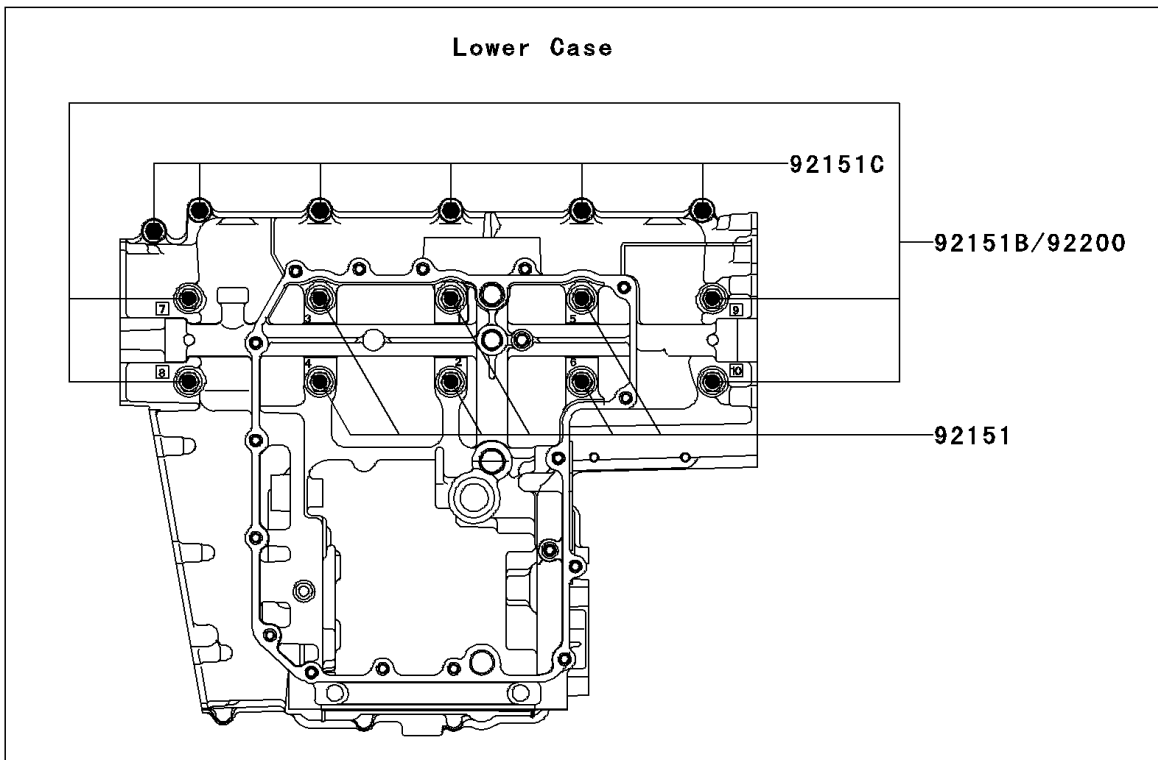

2005 Z1000 PARTS DIAGRAM

Crankcase Bolt Pattern

E1412

2005 Z1000 PARTS LIST

Crankcase Bolt Pattern

ITEM NAME	PART NUMBER	QUANTITY
BOLT,7X85 (Ref # 92150)	92150-1251	3
BOLT,8X70 (Ref # 92150A)	92150-1483	2
BOLT,6X60 (Ref # 92150B)	92150-1548	2
BOLT,6X90 (Ref # 92150C)	92150-1622	2
BOLT,6X40 (Ref # 92150D)	92150-1794	3
BOLT,9X81 (Ref # 92151)	92151-1222	6
BOLT,7X50 (Ref # 92151A)	92151-1223	1
BOLT,9X95 (Ref # 92151B)	92151-1378	4
BOLT,7X45 (Ref # 92151C)	92151-1539	6
WASHER (Ref # 92200)	92200-1426	4