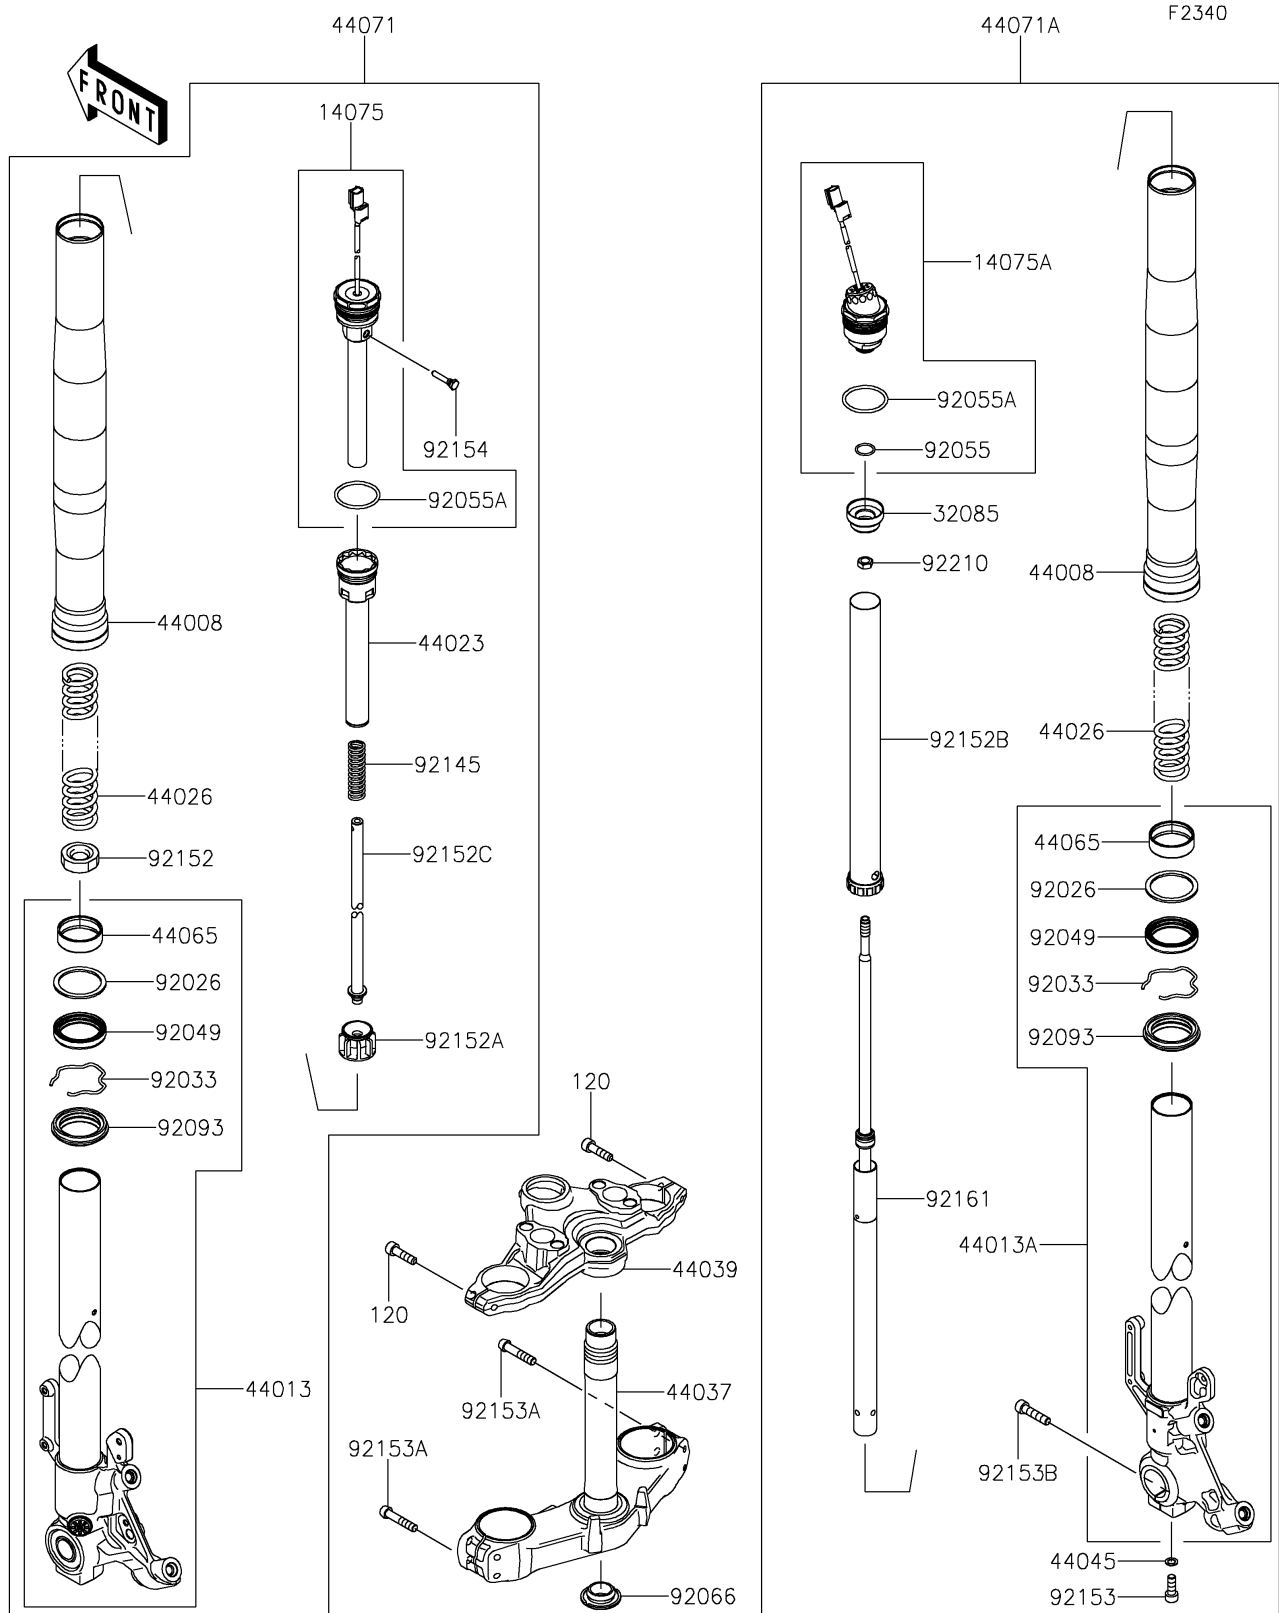

2021 VERSYS® 1000 SE LT+ PARTS DIAGRAM

Front Fork

2021 VERSYS® 1000 SE LT+ PARTS LIST

Front Fork

| ITEM NAME | PART NUMBER | QUANTITY |
|---|----------------|----------|
| CAP-ASSY,FORK,LH (Ref # 14075) | 14075-0047 | 1 |
| CAP-ASSY,FORK,RH (Ref # 14075A) | 14075-0048 | 1 |
| STOPPER (Ref # 32085) | 32085-0851 | 1 |
| PIPE-FORK OUTER (Ref # 44008) | 44008-0088 | 2 |
| PIPE-FORK INNER,LH (Ref # 44013) | 44013-0335 | 1 |
| PIPE-FORK INNER,RH (Ref # 44013A) | 44013-0336 | 1 |
| CYLINDER-SET-FORK (Ref # 44023) | 44023-0159 | 1 |
| SPRING-FRONT FORK (Ref # 44026) | 44026-0234 | 2 |
| HOLDER-FORK UNDER (Ref # 44037) | 44037-0183 | 1 |
| HOLDER-FORK UPPER,F.S.BLACK (Ref # 44039) | 44039-0184-18R | 1 |
| GASKET,FORK CYLINDER BOLT (Ref # 44045) | 44045-051 | 1 |
| BUSHING-FRONT FORK (Ref # 44065) | 44065-0026 | 2 |
| DAMPER-ASSY,LH (Ref # 44071) | 44071-1336 | 1 |
| DAMPER-ASSY,RH (Ref # 44071A) | 44071-1567 | 1 |
| SPACER (Ref # 92026) | 92026-0165 | 2 |
| RING-SNAP (Ref # 92033) | 92033-1222 | 2 |
| SEAL-OIL (Ref # 92049) | 92049-0064 | 2 |
| RING-O (Ref # 92055) | 92055-0927 | 1 |
| RING-O,FORK CAP (Ref # 92055A) | 92055-1497 | 2 |
| PLUG (Ref # 92066) | 92066-0032 | 1 |
| SEAL,DUST (Ref # 92093) | 92093-0042 | 2 |
| SPRING,FORK CYLINDER (Ref # 92145) | 92145-1917 | 1 |
| COLLAR (Ref # 92152) | 92152-2564 | 1 |
| COLLAR (Ref # 92152A) | 92152-2565 | 1 |
| COLLAR (Ref # 92152B) | 92152-2567 | 1 |
| COLLAR (Ref # 92152C) | 92152-2658 | 1 |
| BOLT,SOCKET,8X22 (Ref # 92153) | 92153-0028 | 1 |
| BOLT (Ref # 92153A) | 92153-0533 | 4 |
| BOLT,SOCKET (Ref # 92153B) | 92153-0537 | 1 |

2021 VERSYS® 1000 SE LT+ PARTS LIST

Front Fork

| ITEM NAME | PART NUMBER | QUANTITY |
|-------------------------------|-------------|----------|
| BOLT, TOP (Ref # 92154) | 92154-3743 | 1 |
| DAMPER (Ref # 92161) | 92161-2190 | 1 |
| NUT (Ref # 92210) | 92210-1764 | 1 |
| BOLT-SOCKET, 8X30 (Ref # 120) | 120CC0830 | 2 |