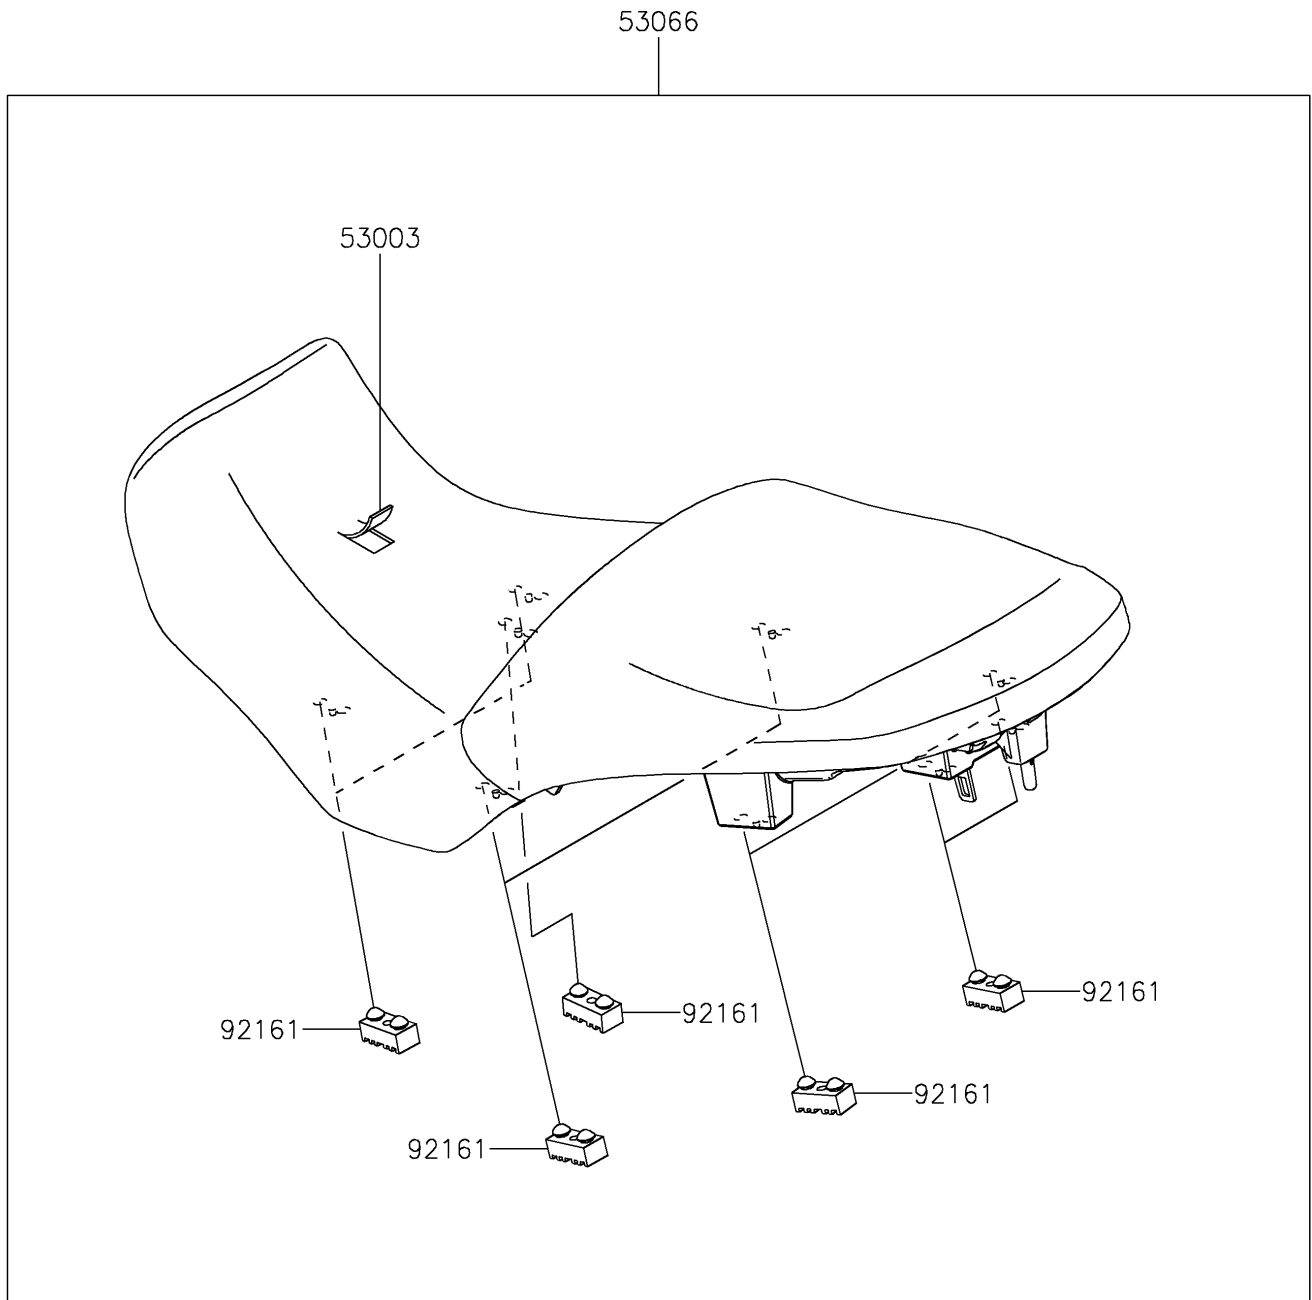

2021 VERSYS® 1000 SE LT+ PARTS DIAGRAM

Seat

F2510

2021 VERSYS® 1000 SE LT+ PARTS LIST

Seat

ITEM NAME	PART NUMBER	QUANTITY
LEATHER,BLACK (Ref # 53003)	53003-0590-MA	1
SEAT-ASSY,BLACK (Ref # 53066)	53066-0777-MA	1
DAMPER,SEAT (Ref # 92161)	92161-0050	9