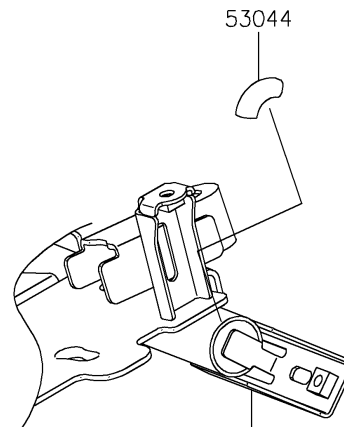

2021 VERSYS® 1000 SE LT+ PARTS DIAGRAM

Cables

F2540

Ref. Engine Mount

53044

Ref. Frame

2021 VERSYS® 1000 SE LT+ PARTS LIST

Cables

ITEM NAME	PART NUMBER	QUANTITY
TRIM,L=20 (Ref # 53044)	53044-0021	1
CABLE,SEAT LOCK (Ref # 54010)	54010-0029	1
CABLE-CLUTCH (Ref # 54011)	54011-0594	1
CLAMP,BRAKE HOSE (Ref # 92171)	92171-0316	2