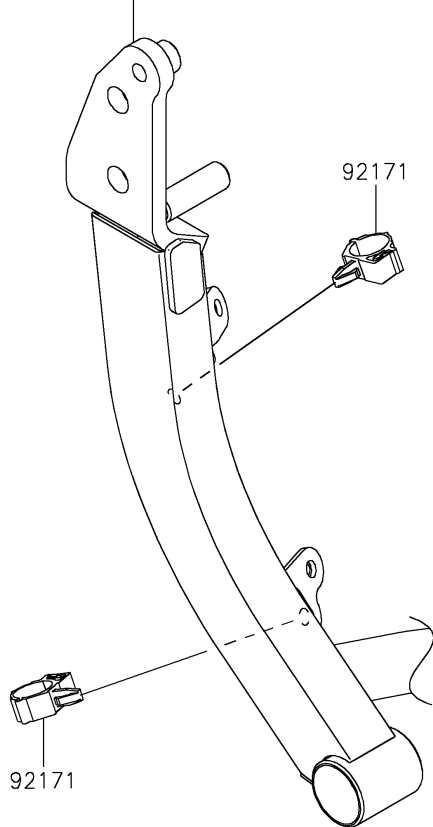

2021 VERSYS® 1000 SE LT+ PARTS DIAGRAM

Cables

F2540

Ref. Engine Mount

53044

Ref. Frame

2021 VERSYS® 1000 SE LT+ PARTS LIST

Cables

ITEM NAME	PART NUMBER	QUANTITY
TRIM,L=20 (Ref # 53044)	53044-0021	1
CABLE,SEAT LOCK (Ref # 54010)	54010-0029	1
CABLE-CLUTCH (Ref # 54011)	54011-0594	1
CLAMP,BRAKE HOSE (Ref # 92171)	92171-0316	2