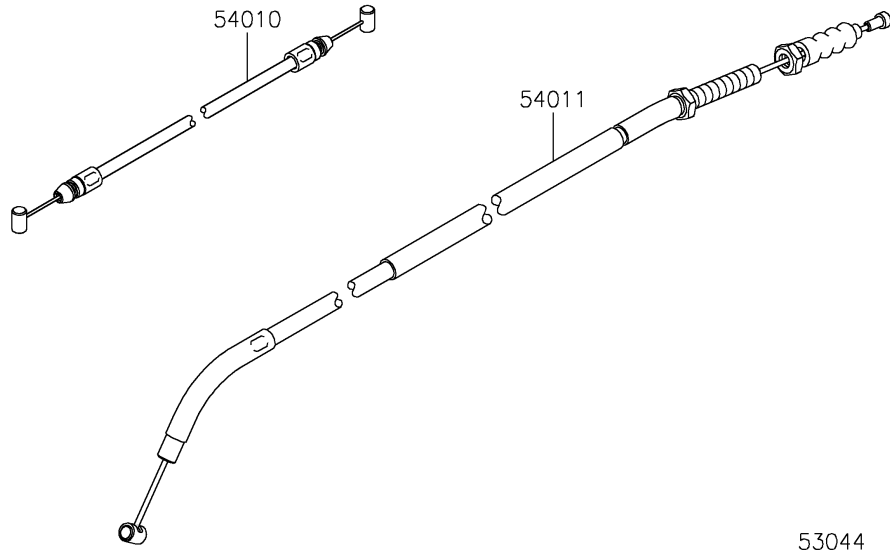

2021 VERSYS® 1000 SE LT+ PARTS DIAGRAM

Cables

F2540

Ref. Engine Mount

53044

Ref. Frame

2021 VERSYS® 1000 SE LT+ PARTS LIST

Cables

ITEM NAME	PART NUMBER	QUANTITY
TRIM,L=20 (Ref # 53044)	53044-0021	1
CABLE,SEAT LOCK (Ref # 54010)	54010-0029	1
CABLE-CLUTCH (Ref # 54011)	54011-0594	1
CLAMP,BRAKE HOSE (Ref # 92171)	92171-0316	2