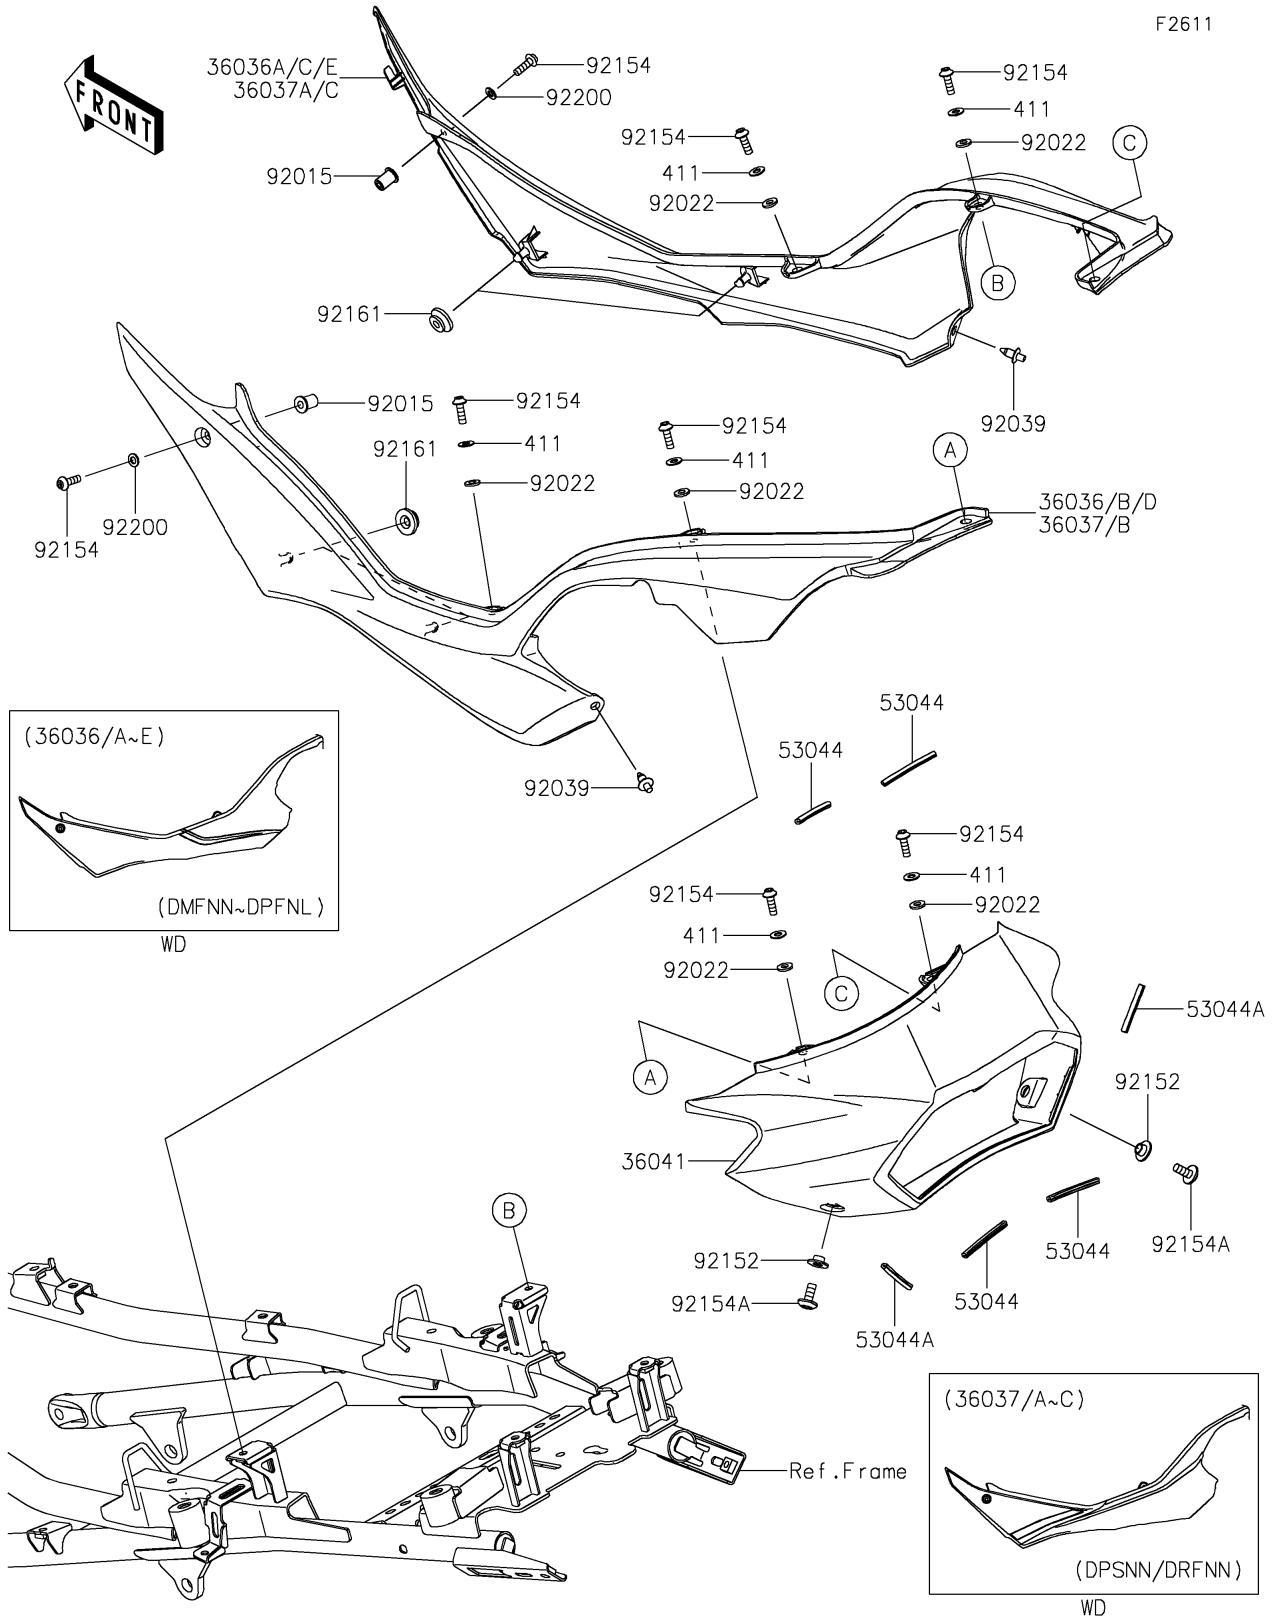

2021 VERSYS® 1000 SE LT+ PARTS DIAGRAM

Side Covers

F2611

2021 VERSYS® 1000 SE LT+ PARTS LIST

Side Covers

ITEM NAME	PART NUMBER	QUANTITY
COVER-SIDE,LH,H.M.D.BLK+GRAY (Ref # 36036B)	36036-5305-J15	1
COVER-SIDE,RH,H.M.D.BLK+GRAY (Ref # 36036C)	36036-5306-J15	1
COVER-TAIL (Ref # 36041)	36041-0048	1
TRIM,48MM (Ref # 53044)	53044-0643	4
TRIM,38MM (Ref # 53044A)	53044-0660	2
NUT,WELL,5MM (Ref # 92015)	92015-1757	2
WASHER,NYLON,5.3X11.5X1.5 (Ref # 92022)	92022-1521	6
RIVET (Ref # 92039)	92039-0068	2
COLLAR (Ref # 92152)	92152-0718	2
BOLT,SOCKET,5X16 (Ref # 92154)	92154-0209	8
BOLT,SOCKET,6X14 (Ref # 92154A)	92154-0907	2
DAMPER (Ref # 92161)	92161-1531	4
WASHER,5.2X10X1.0 (Ref # 92200)	92200-1820	2
WASHER-PLAIN,5MM (Ref # 411)	411AA0500	6