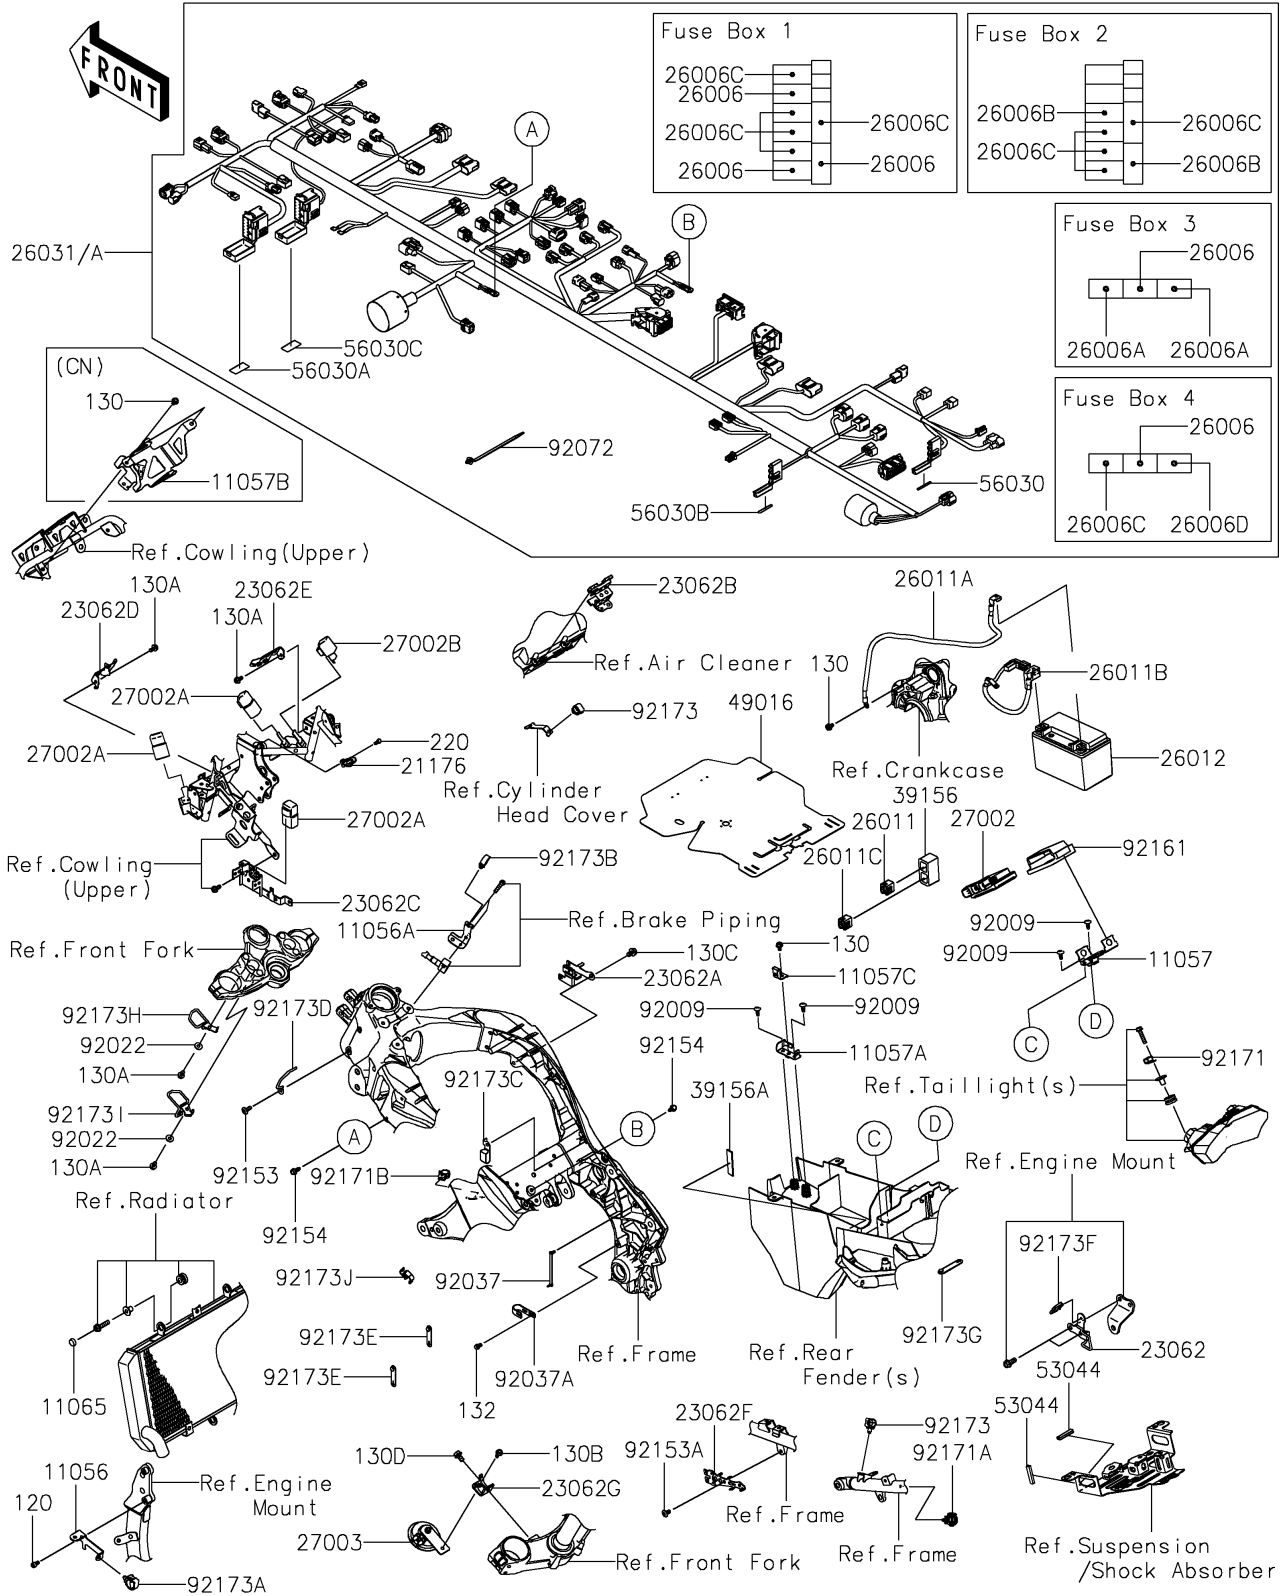

2021 VERSYS® 1000 SE LT+ PARTS DIAGRAM

Chassis Electrical Equipment

F2760

2021 VERSYS® 1000 SE LT+ PARTS LIST

Chassis Electrical Equipment

ITEM NAME	PART NUMBER	QUANTITY
-----------	-------------	----------