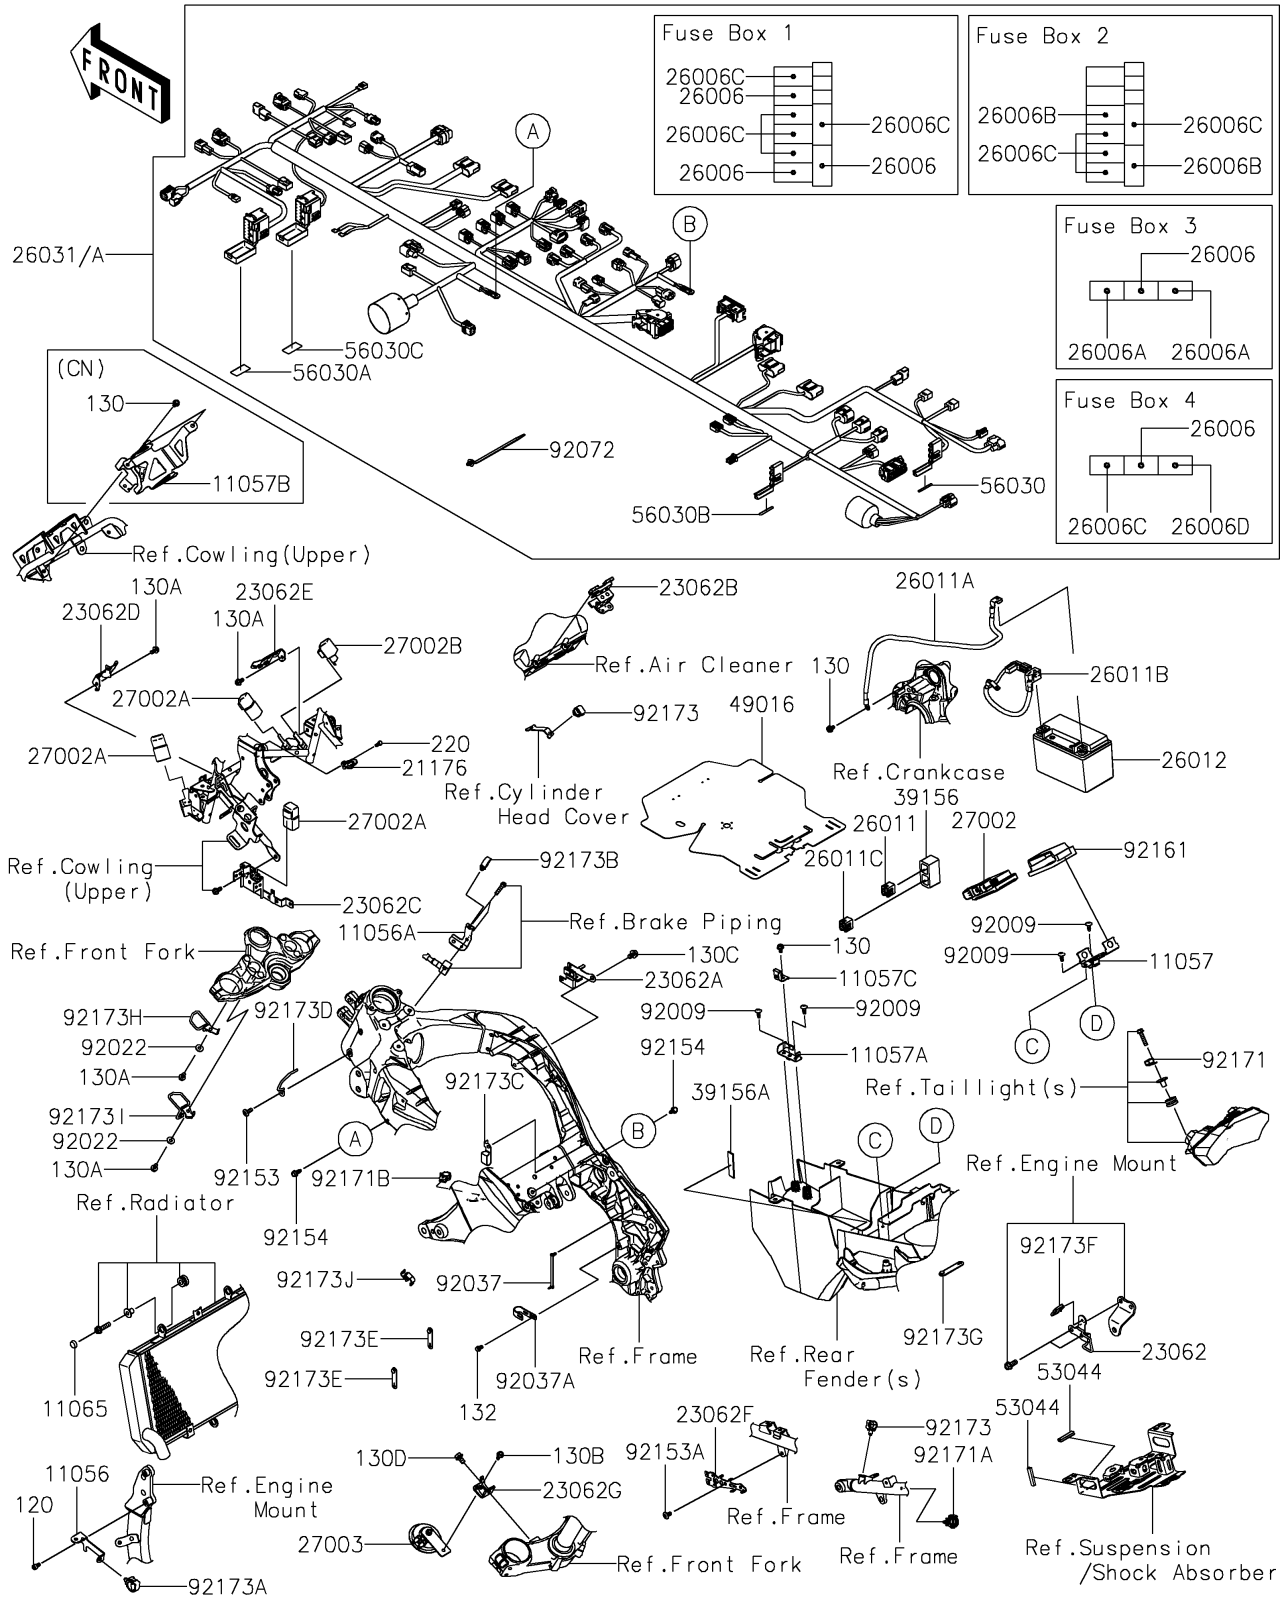

2021 VERSYS® 1000 SE LT+ PARTS DIAGRAM

Chassis Electrical Equipment

F2760

2021 VERSYS® 1000 SE LT+ PARTS LIST

Chassis Electrical Equipment

ITEM NAME	PART NUMBER	QUANTITY
-----------	-------------	----------