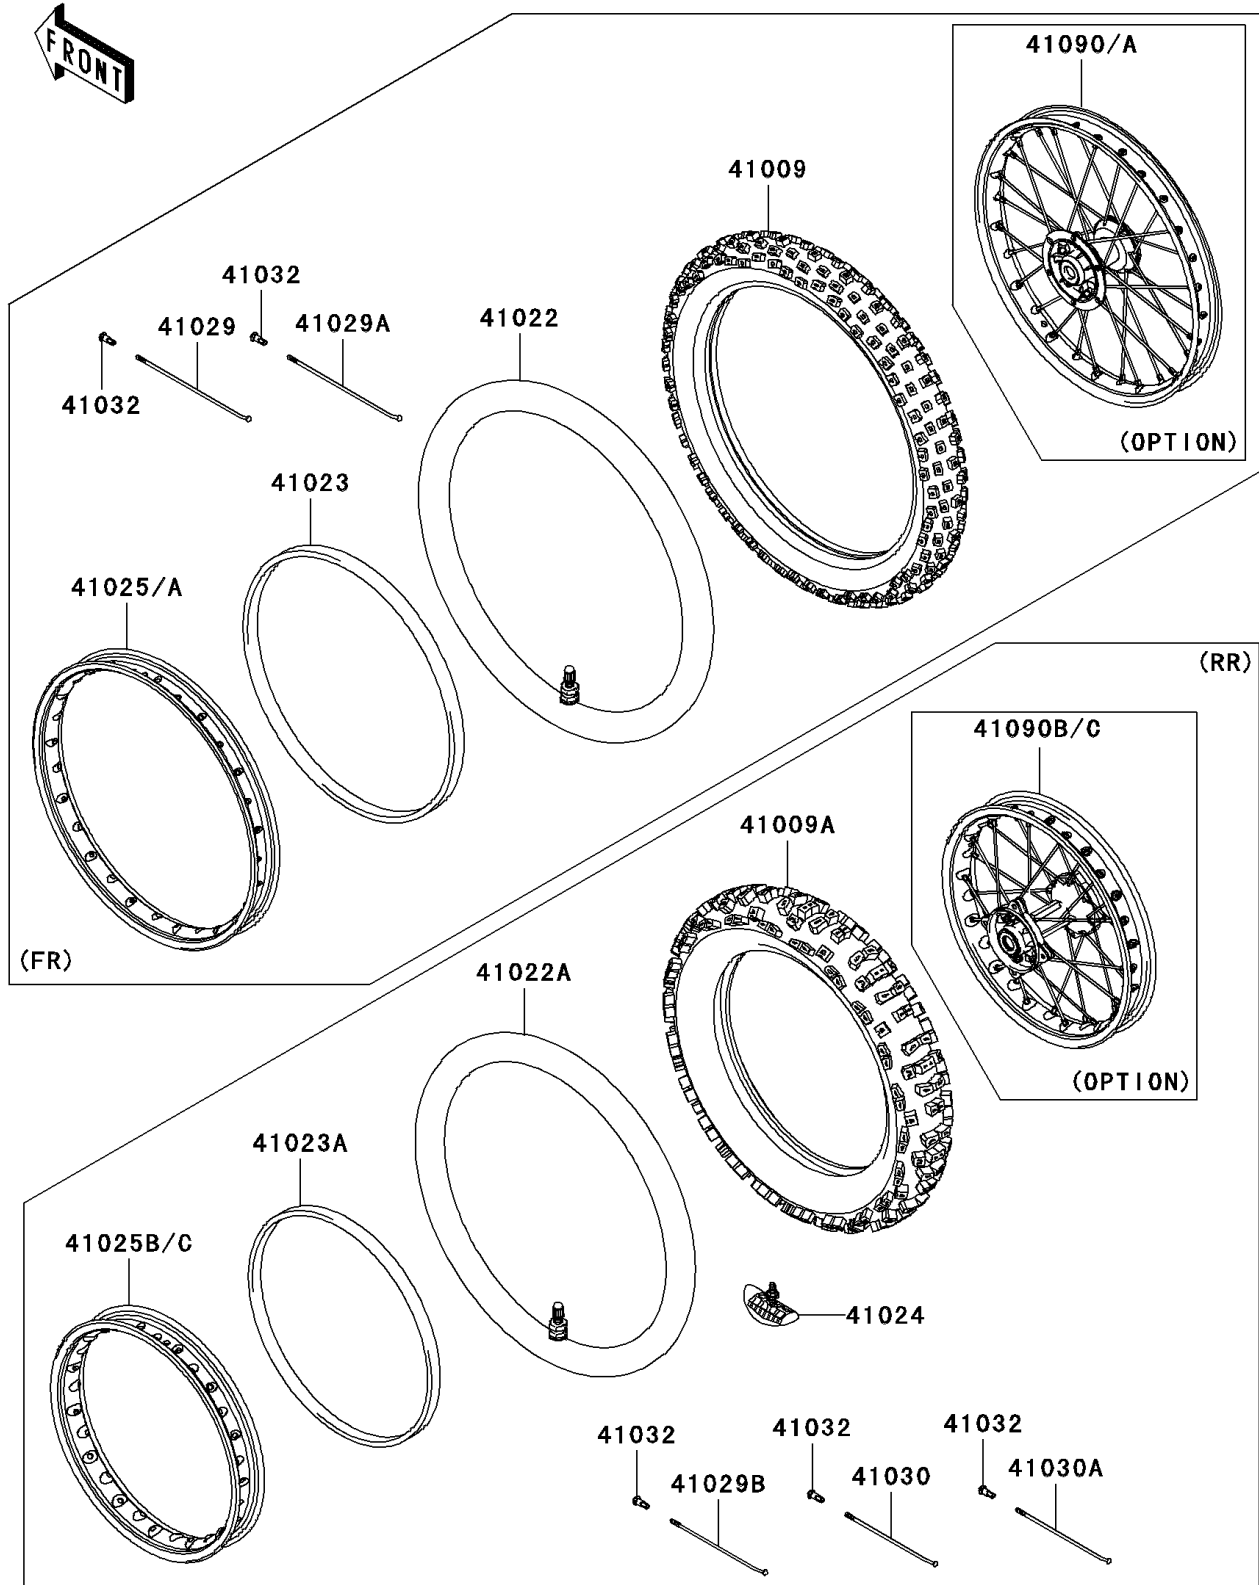

2009 KLX®140L PARTS DIAGRAM

Wheels/Tires

F2210

2009 KLX®140L PARTS LIST

Wheels/Tires

ITEM NAME	PART NUMBER	QUANTITY
TIRE,FR,70/100-19 42M,IX05H (Ref # 41009)	41009-0169	1
TIRE,RR,90/100-16 52M,IX05H (Ref # 41009A)	41009-0170	1
TUBE-TIRE,70/100-19 (Ref # 41022)	41022-0029	1
TUBE-TIRE,90/100-16 (Ref # 41022A)	41022-0030	1
BAND-RIM,70/100-19 (Ref # 41023)	41023-0013	1
BAND-RIM,90/100-16 (Ref # 41023A)	41023-0014	1
STOPPER-RIM,1.85-M(DUNLOP) (Ref # 41024)	41024-011	1
RIM,FR,1.40X19,BLACK (Ref # 41025A)	41025-0098-WC	1
RIM,RR,1.85X16,BLACK (Ref # 41025C)	41025-0099-WC	1
SPOKE-INNER,FR,RH,211MMX165D (Ref # 41029)	41029-0044	14
SPOKE-INNER,FR,LH,207MMX165D (Ref # 41029A)	41029-0045	14
SPOKE-INNER,RR,179MMX170D (Ref # 41029B)	41029-0046	14
SPOKE-OUTER,RR,RH,171MMX170D (Ref # 41030)	41030-0015	7
SPOKE-OUTER,RR,LH,175MMX170D (Ref # 41030A)	41030-0016	7
NIPPLE-SPOKE (Ref # 41032)	41032-0006	56
WHEEL,FR,1.40X19,BLACK (Ref # 41090A)	41090-0054-WC	1
WHEEL,RR,1.85X16,BLACK (Ref # 41090C)	41090-0056-WC	1