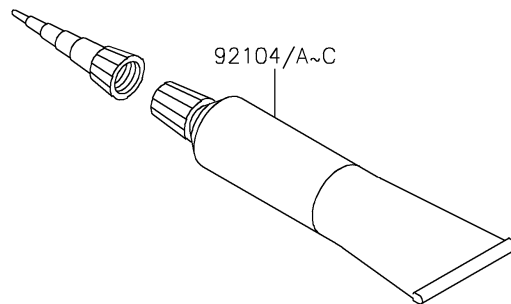

# 2021 VERSYS® 1000 SE LT+ PARTS DIAGRAM

Owner's Tools

56007

F2810

### Owner's Tools

ITEM NAME	PART NUMBER	QUANTITY
TOOL-KIT (Ref # 56007)	56007-0170	1
BAG,TOOL (Ref # 56008)	56008-1075	1
GASKET-LIQUID,TB1211F,CLEAR (Ref # 92104)	92104-0004	1
GASKET-LIQUID,TB1215B,BLACK (Ref # 92104A)	92104-1062	1
GASKET-LIQUID,TB1216B,BLACK (Ref # 92104B)	92104-1064	1
GASKET-LIQUID,TB1207B,BLACK (Ref # 92104C)	92104-2068	1
GRIP-SCREW DRIVER (Ref # 92106)	92106-1001	1
TOOL-DRIVER,#2PHILLIPS&SLOT (Ref # 92107)	92107-1051	1
TOOL-WRENCH,OPEN END,12X14 (Ref # 92110)	92110-0019	1
TOOL-WRENCH,ALLEN,5MM (Ref # 92110A)	92110-1015	1
TOOL-WRENCH,BOX END,27MM (Ref # 92110B)	92110-1147	1
TOOL-WRENCH,OPEN END,10X12 (Ref # 92110C)	92110-1152	1
TOOL-WRENCH,BOX,8&10MM (Ref # 92110D)	92110-1160	1
TOOL-WRENCH,ALLEN,4MM (Ref # 92110E)	92110-3703	1
TOOL-BAR,BOX END WRENCH (Ref # 92111)	92111-1051	1
TOOL-PLIERS (Ref # 92112)	92112-1001	1