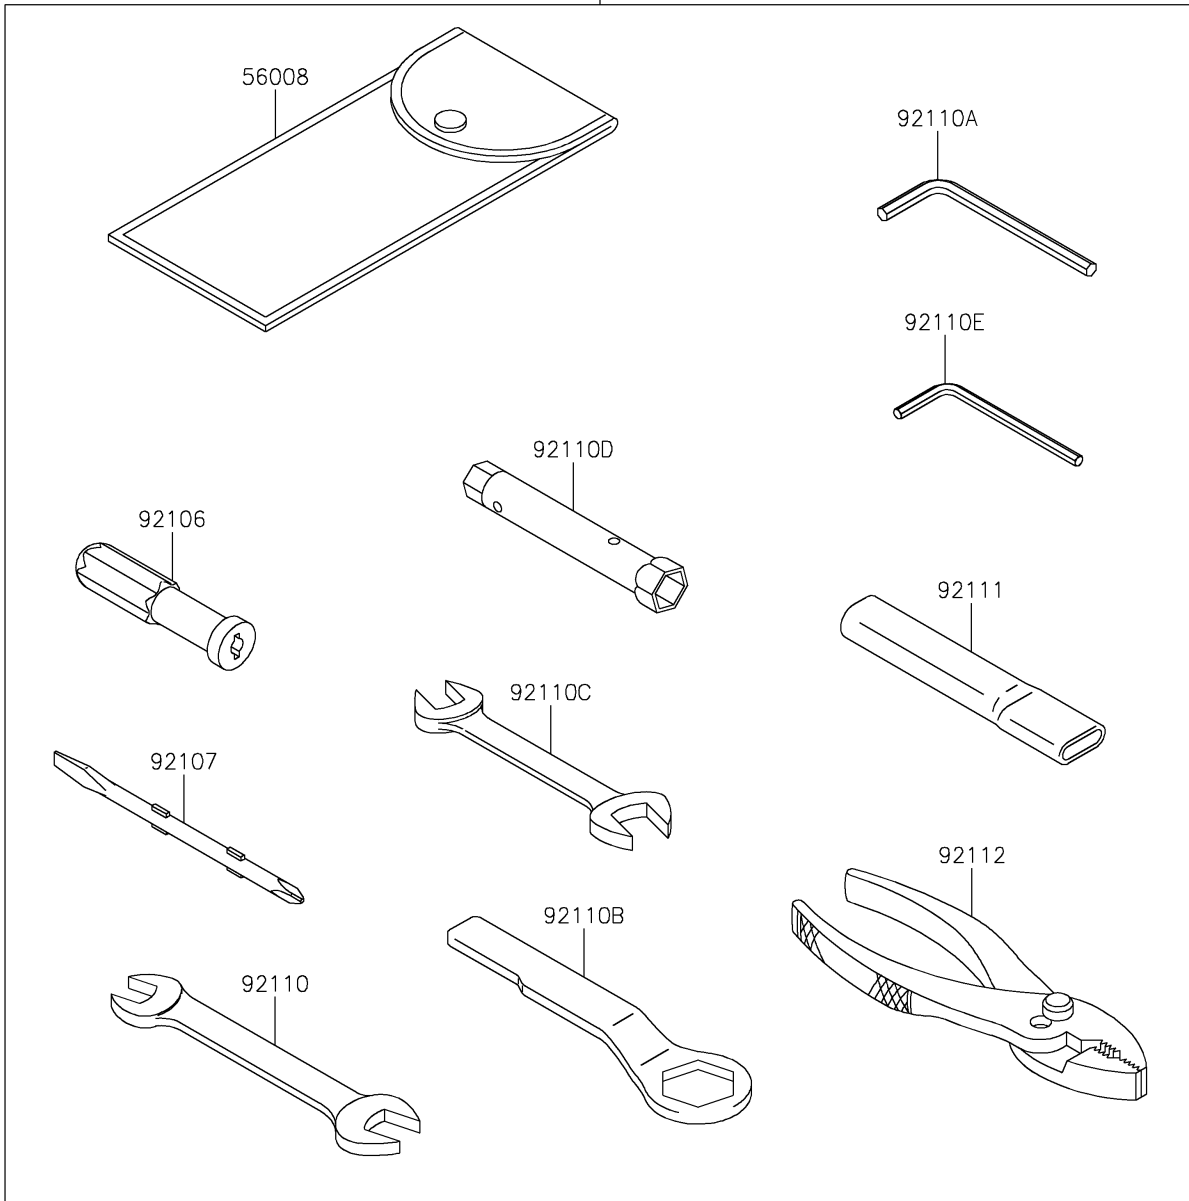

# 2021 VERSYS® 1000 SE LT+ PARTS DIAGRAM

Owner's Tools

56007

F2810

### Owner's Tools

ITEM NAME	PART NUMBER	QUANTITY
TOOL-KIT (Ref # 56007)	56007-0170	1
BAG,TOOL (Ref # 56008)	56008-1075	1
GASKET-LIQUID,TB1211F,CLEAR (Ref # 92104)	92104-0004	1
GASKET-LIQUID,TB1215B,BLACK (Ref # 92104A)	92104-1062	1
GASKET-LIQUID,TB1216B,BLACK (Ref # 92104B)	92104-1064	1
GASKET-LIQUID,TB1207B,BLACK (Ref # 92104C)	92104-2068	1
GRIP-SCREW DRIVER (Ref # 92106)	92106-1001	1
TOOL-DRIVER,#2PHILLIPS&SLOT (Ref # 92107)	92107-1051	1
TOOL-WRENCH,OPEN END,12X14 (Ref # 92110)	92110-0019	1
TOOL-WRENCH,ALLEN,5MM (Ref # 92110A)	92110-1015	1
TOOL-WRENCH,BOX END,27MM (Ref # 92110B)	92110-1147	1
TOOL-WRENCH,OPEN END,10X12 (Ref # 92110C)	92110-1152	1
TOOL-WRENCH,BOX,8&10MM (Ref # 92110D)	92110-1160	1
TOOL-WRENCH,ALLEN,4MM (Ref # 92110E)	92110-3703	1
TOOL-BAR,BOX END WRENCH (Ref # 92111)	92111-1051	1
TOOL-PLIERS (Ref # 92112)	92112-1001	1