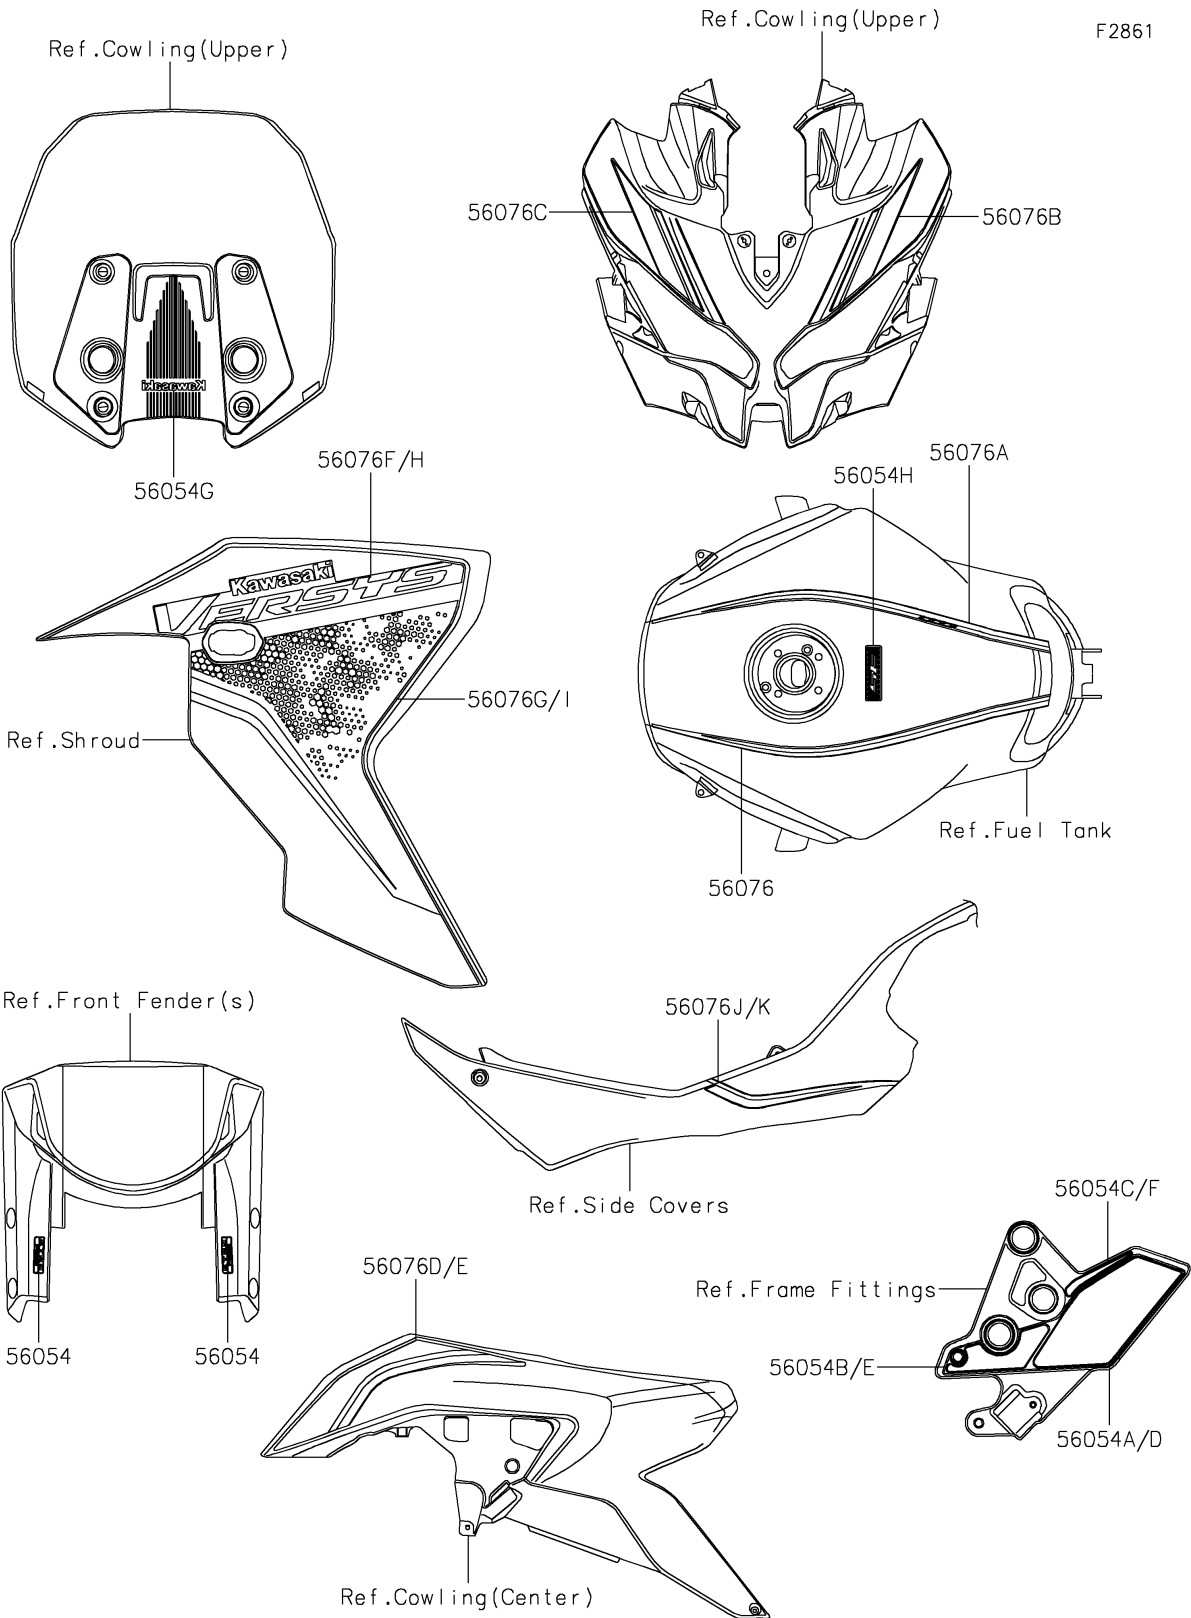

2021 VERSYS® 1000 SE LT+ PARTS DIAGRAM

Decals(Black/Gray)(DMFNN/DMFNL)

2021 VERSYS® 1000 SE LT+ PARTS LIST

Decals(Black/Gray)(DMFNN/DMFNL)

ITEM NAME	PART NUMBER	QUANTITY
MARK,FR FENDER,KTRC ABS (Ref # 56054)	56054-1428	2
MARK,STEP STAY,LH,RR (Ref # 56054A)	56054-1548	1
MARK,STEP STAY,LH,FR (Ref # 56054B)	56054-1549	1
MARK,STEP STAY,LH,SIDE (Ref # 56054C)	56054-1710	1
MARK,STEP STAY,RH,RR (Ref # 56054D)	56054-1711	1
MARK,STEP STAY,RH,FR (Ref # 56054E)	56054-1712	1
MARK,STEP STAY,RH,SIDE (Ref # 56054F)	56054-1713	1
MARK,WINDSHIELD,KAWASAKI (Ref # 56054G)	56054-2185	1
MARK,FUEL TANK,SE,3D (Ref # 56054H)	56054-2435	1
PATTERN,FUEL TANK,LH (Ref # 56076)	56076-1904	1
PATTERN,FUEL TANK,RH (Ref # 56076A)	56076-1905	1
PATTERN,UPP COWL.,LH (Ref # 56076B)	56076-1906	1
PATTERN,UPP COWL.,RH (Ref # 56076C)	56076-1907	1
PATTERN,SIDE COWL.,LH (Ref # 56076D)	56076-1908	1
PATTERN,SIDE COWL.,RH (Ref # 56076E)	56076-1909	1
PATTERN,SHROUD,LH,UPP (Ref # 56076F)	56076-1910	1
PATTERN,SHROUD,LH,LWR (Ref # 56076G)	56076-1911	1
PATTERN,SHROUD,RH,UPP (Ref # 56076H)	56076-1912	1
PATTERN,SHROUD,RH,LWR (Ref # 56076I)	56076-1913	1
PATTERN,SIDE COVER,LH (Ref # 56076J)	56076-1914	1
PATTERN,SIDE COVER,RH (Ref # 56076K)	56076-1915	1