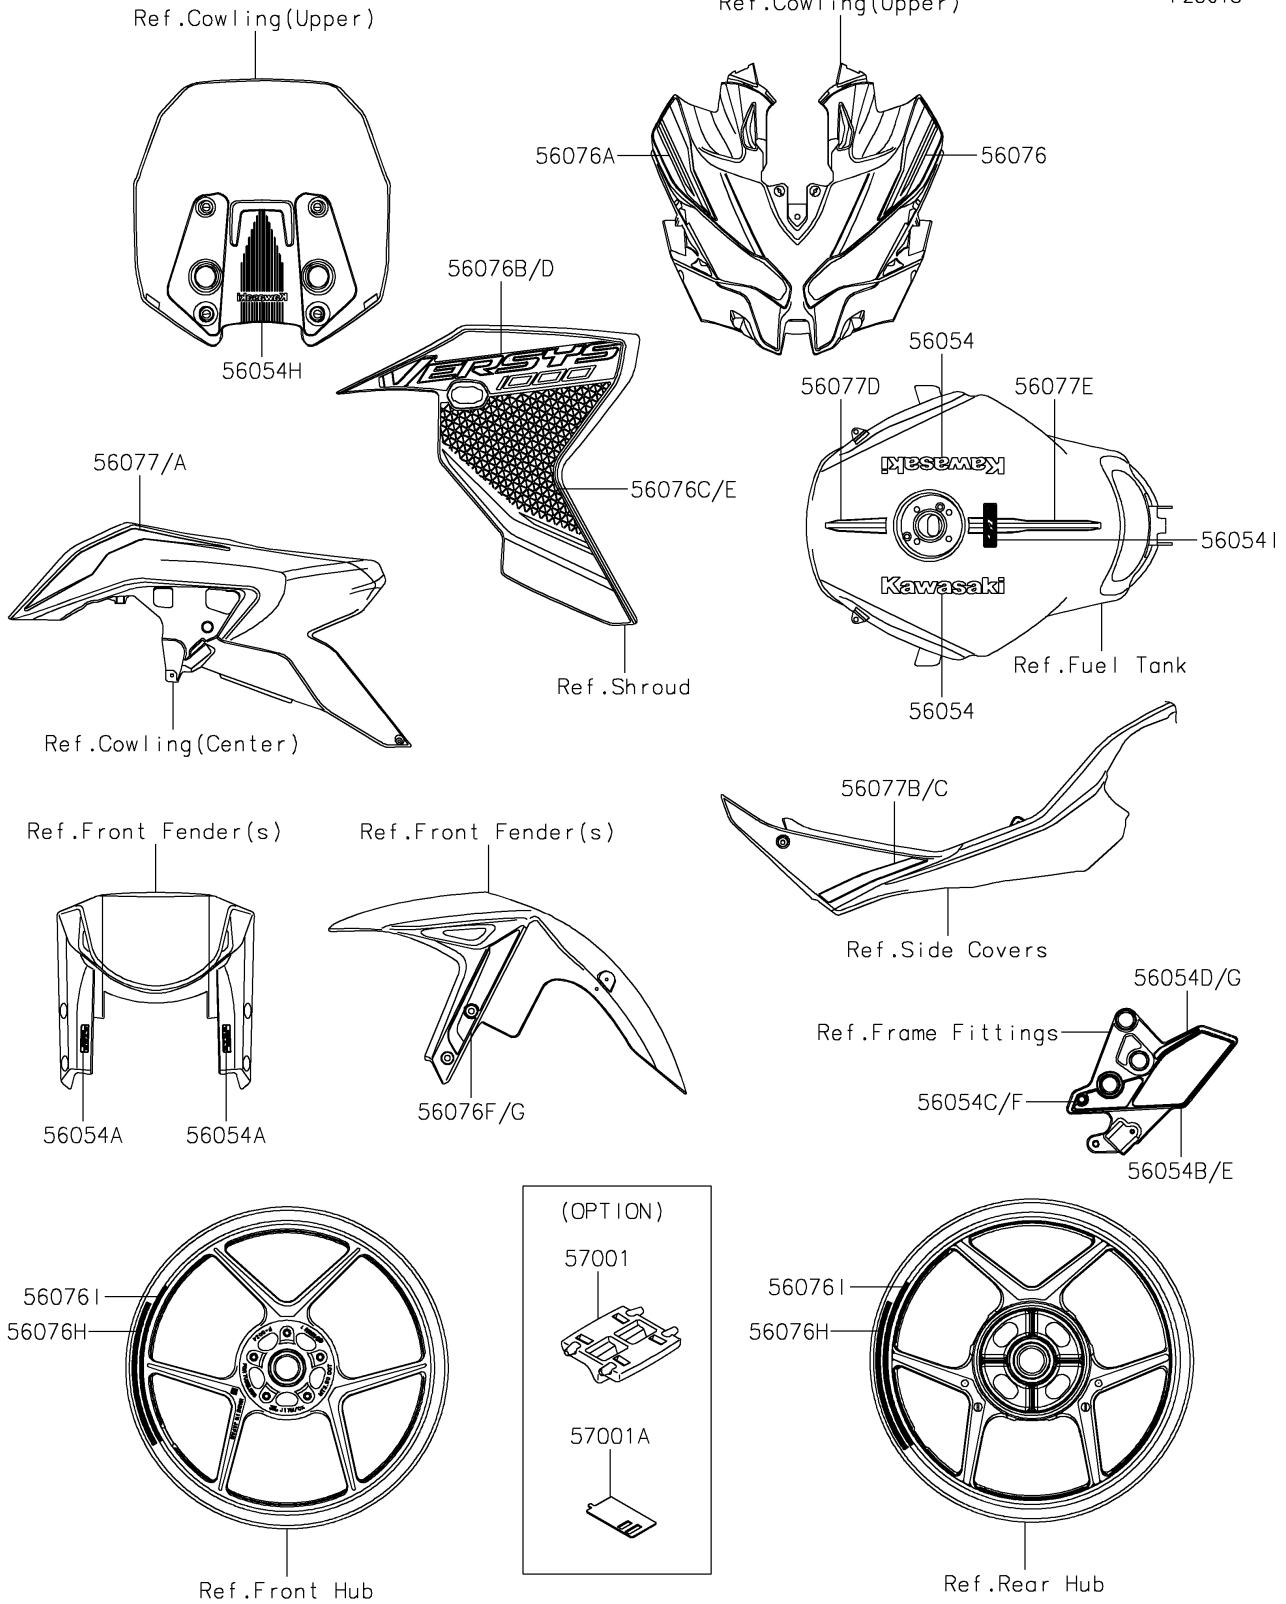

# 2024 Versys 1000 SE LT+ PARTS DIAGRAM

Decals(Black/Red)(DPSNN)

F2861C

## 2024 Versys 1000 SE LT+ PARTS LIST

Decals(Black/Red)(DPSNN)

ITEM NAME	PART NUMBER	QUANTITY
MARK,FUEL TANK,KAWASAKI (Ref # 56054)	56054-1404	2
MARK,FR FENDER,KTRC ABS (Ref # 56054A)	56054-1428	2
MARK,STEP STAY,LH,RR (Ref # 56054B)	56054-1548	1
MARK,STEP STAY,LH,FR (Ref # 56054C)	56054-1549	1
MARK,STEP STAY,LH,SIDE (Ref # 56054D)	56054-1710	1
MARK,STEP STAY,RH,RR (Ref # 56054E)	56054-1711	1
MARK,STEP STAY,RH,FR (Ref # 56054F)	56054-1712	1
MARK,STEP STAY,RH,SIDE (Ref # 56054G)	56054-1713	1
MARK,WINDSHIELD,KAWASAKI (Ref # 56054H)	56054-2185	1
MARK,FUEL TANK,SE,3D (Ref # 56054I)	56054-2435	1
PATTERN,UPP COWL.,LH (Ref # 56076)	56076-7714	1
PATTERN,UPP COWL.,RH (Ref # 56076A)	56076-7715	1
PATTERN,SHROUD,LH,UPP (Ref # 56076B)	56076-7718	1
PATTERN,SHROUD,LH,LWR (Ref # 56076C)	56076-7719	1
PATTERN,SHROUD,RH,UPP (Ref # 56076D)	56076-7720	1
PATTERN,SHROUD,RH,LWR (Ref # 56076E)	56076-7721	1
PATTERN,FR FENDER,LH (Ref # 56076F)	56076-7724	1
PATTERN,FR FENDER,RH (Ref # 56076G)	56076-7725	1
PATTERN,WHEEL,253X6 (Ref # 56076H)	56076-7726	4
PATTERN,WHEEL,273X12 (Ref # 56076I)	56076-7727	4
PATTERN,SIDE COWL.,LH (Ref # 56077)	56077-0048	1
PATTERN,SIDE COWL.,RH (Ref # 56077A)	56077-0049	1
PATTERN,SIDE COVER,LH (Ref # 56077B)	56077-0050	1
PATTERN,SIDE COVER,RH (Ref # 56077C)	56077-0051	1
PATTERN,FUEL TANK,UPP,FR (Ref # 56077D)	56077-0096	1
PATTERN,FUEL TANK,UPP,RR (Ref # 56077E)	56077-0097	1
RIM STRIPE APPLICATOR (Ref # 57001)	57001-1752	AR
RIM STRIPE APPLICATOR,10/12MM (Ref # 57001A)	57001-1836	AR