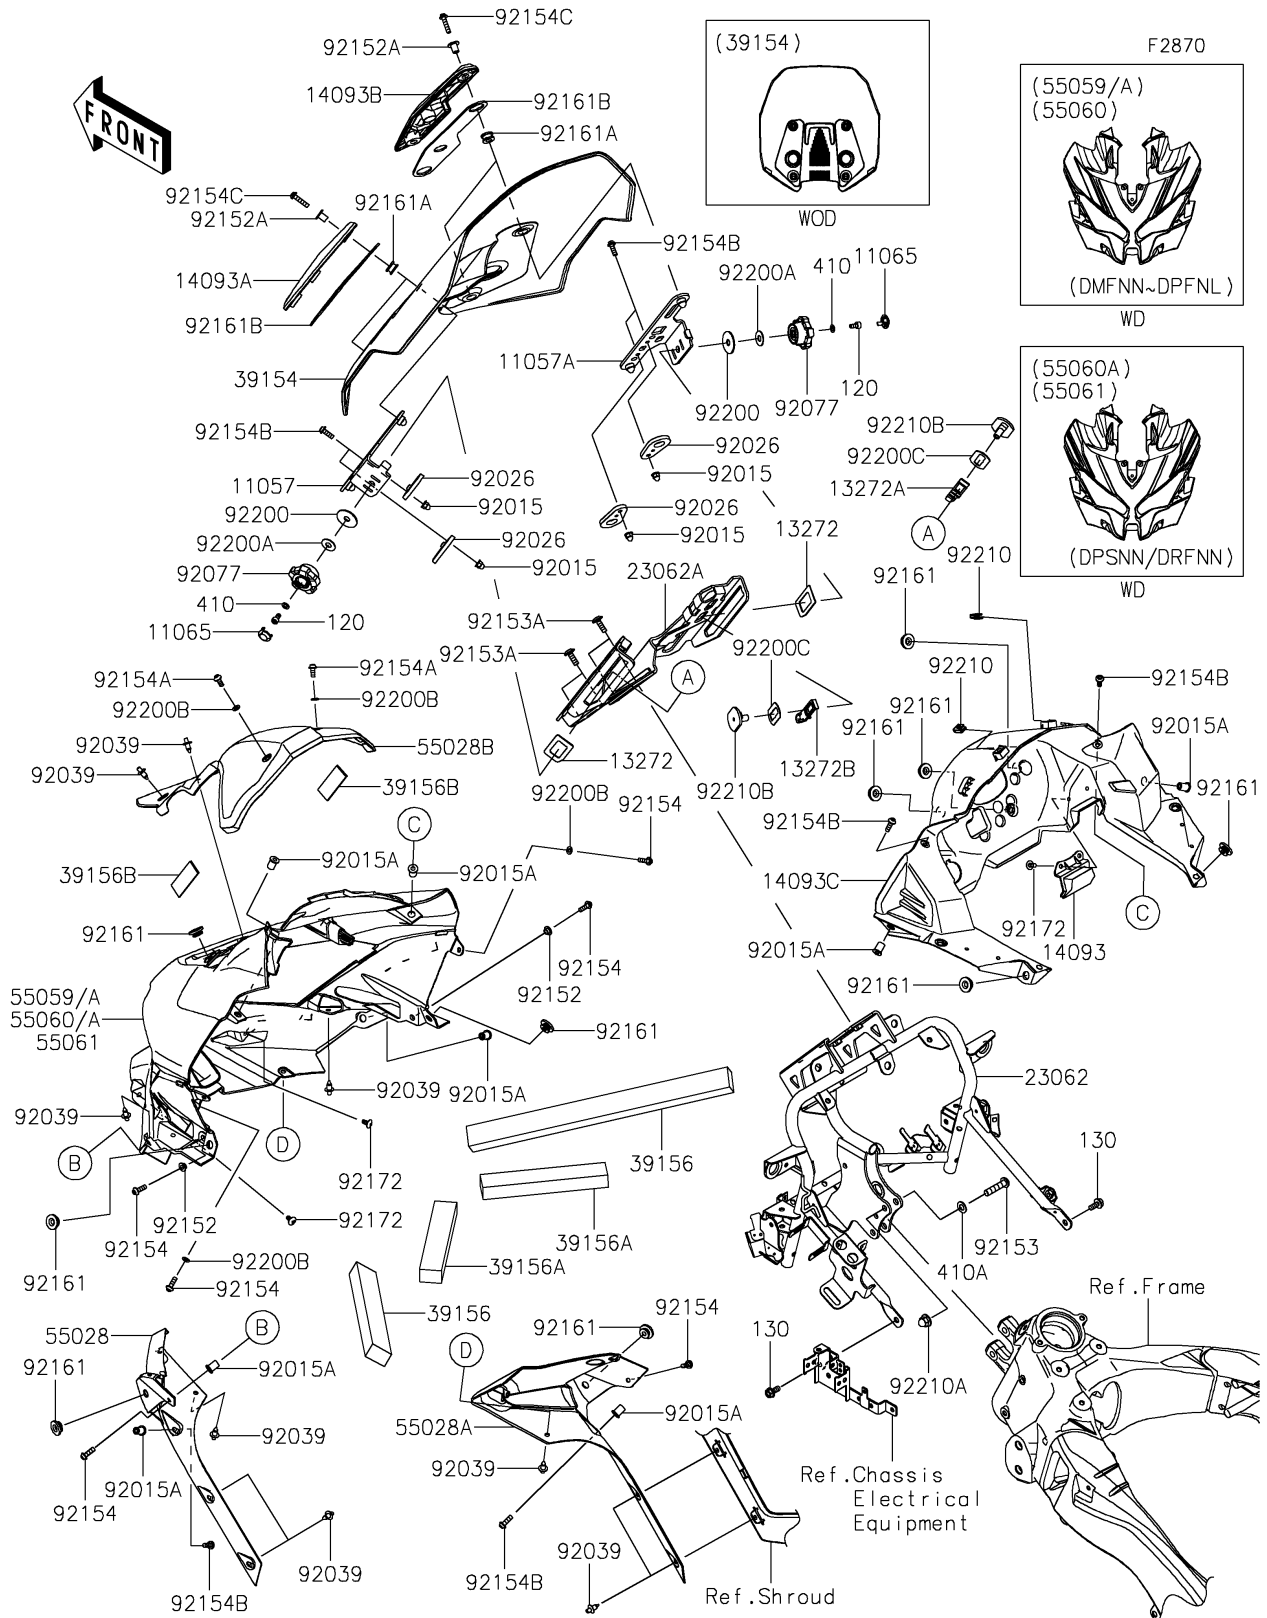

2022 Versys® 1000 SE LT+ PARTS DIAGRAM

Cowling(Upper)