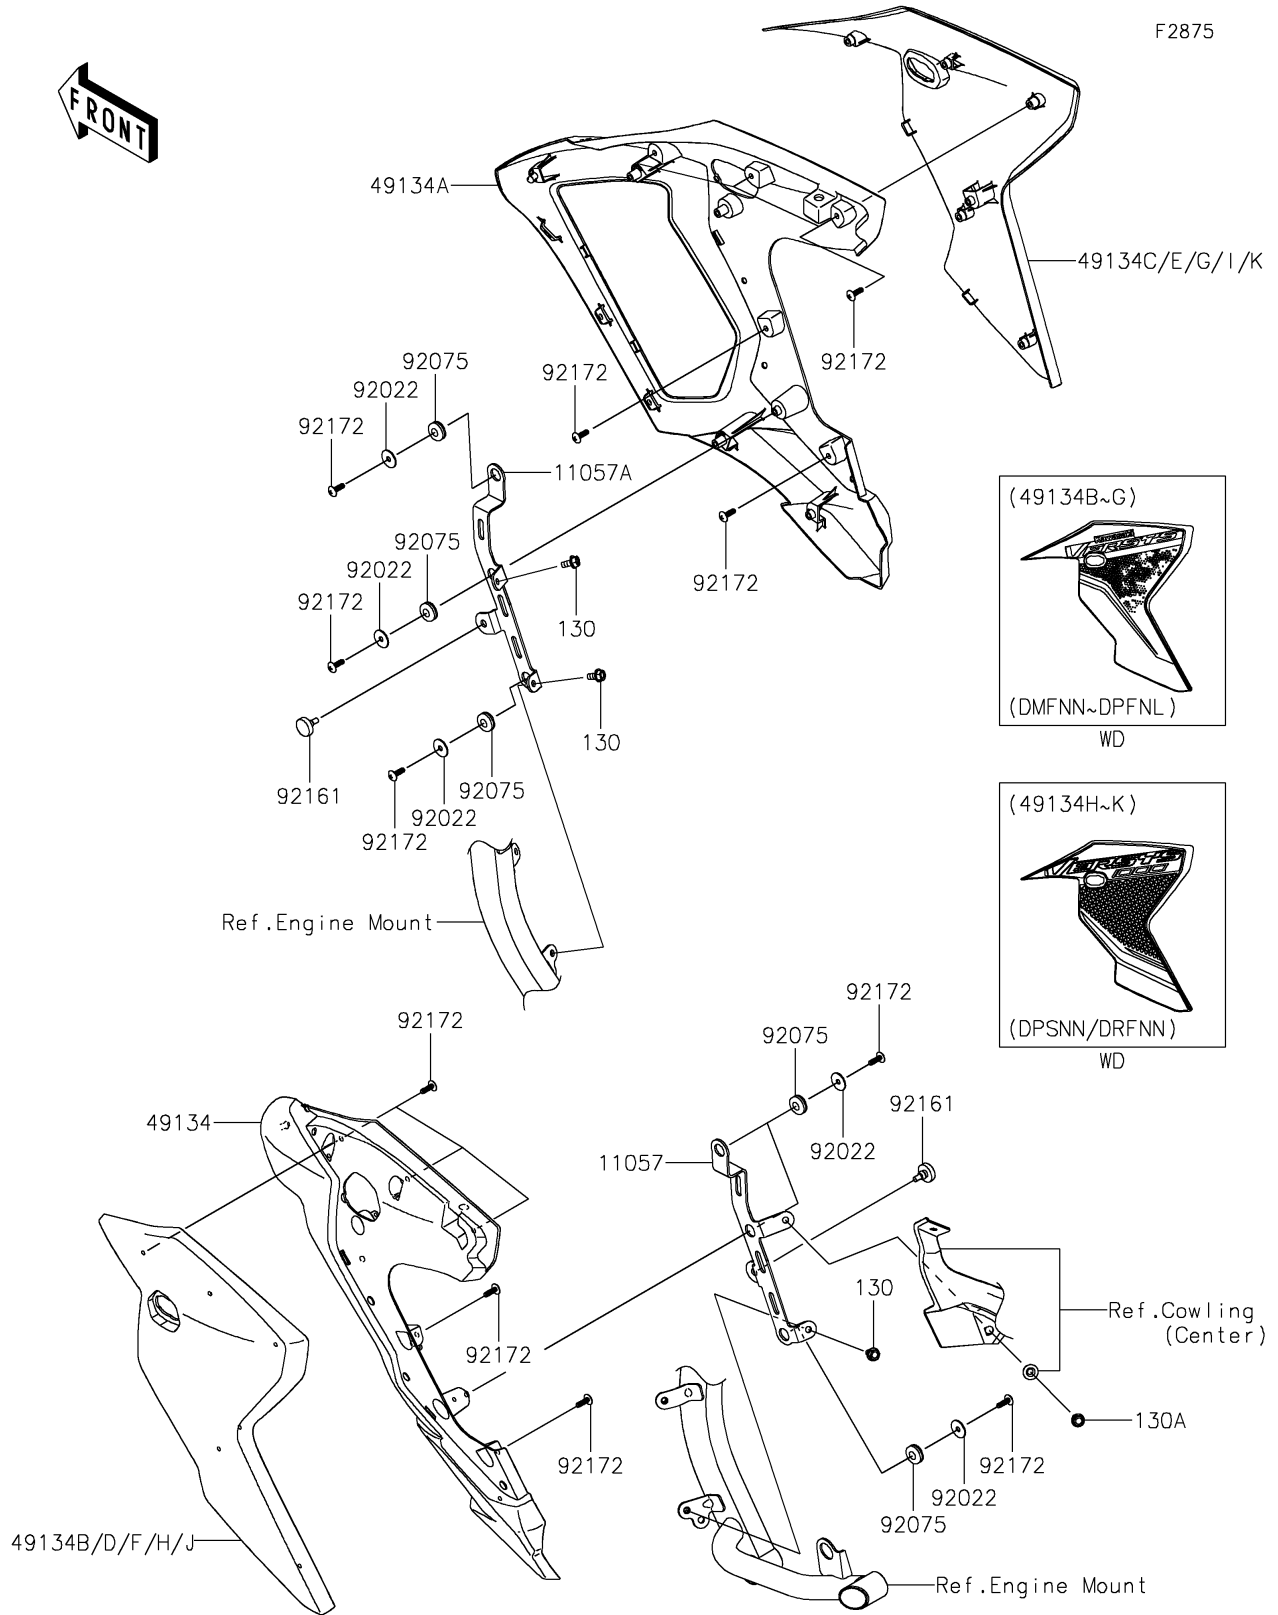

2021 VERSYS® 1000 SE LT+ PARTS DIAGRAM

Shroud

2021 VERSYS® 1000 SE LT+ PARTS LIST

Shroud

ITEM NAME	PART NUMBER	QUANTITY
BRACKET,SHROUD,LH (Ref # 11057)	11057-1698	1
BRACKET,SHROUD,RH (Ref # 11057A)	11057-1699	1
SHROUD,INNER,LH (Ref # 49134)	49134-0004	1
SHROUD,INNER,RH (Ref # 49134A)	49134-0005	1
SHROUD,OUTER,LH,M.D.BLACK (Ref # 49134D)	49134-5225-17K	1
SHROUD,OUTER,RH,M.D.BLACK (Ref # 49134E)	49134-5226-17K	1
WASHER,5.5X20X1.2 (Ref # 92022)	92022-1405	6
DAMPER (Ref # 92075)	92075-051	6
DAMPER (Ref # 92161)	92161-0183	2
SCREW,TAPPING,5X16 (Ref # 92172)	92172-0238	16
BOLT-FLANGED,6X12 (Ref # 130)	130CB0612	3
BOLT-FLANGED,6X16 (Ref # 130A)	130CC0616	1