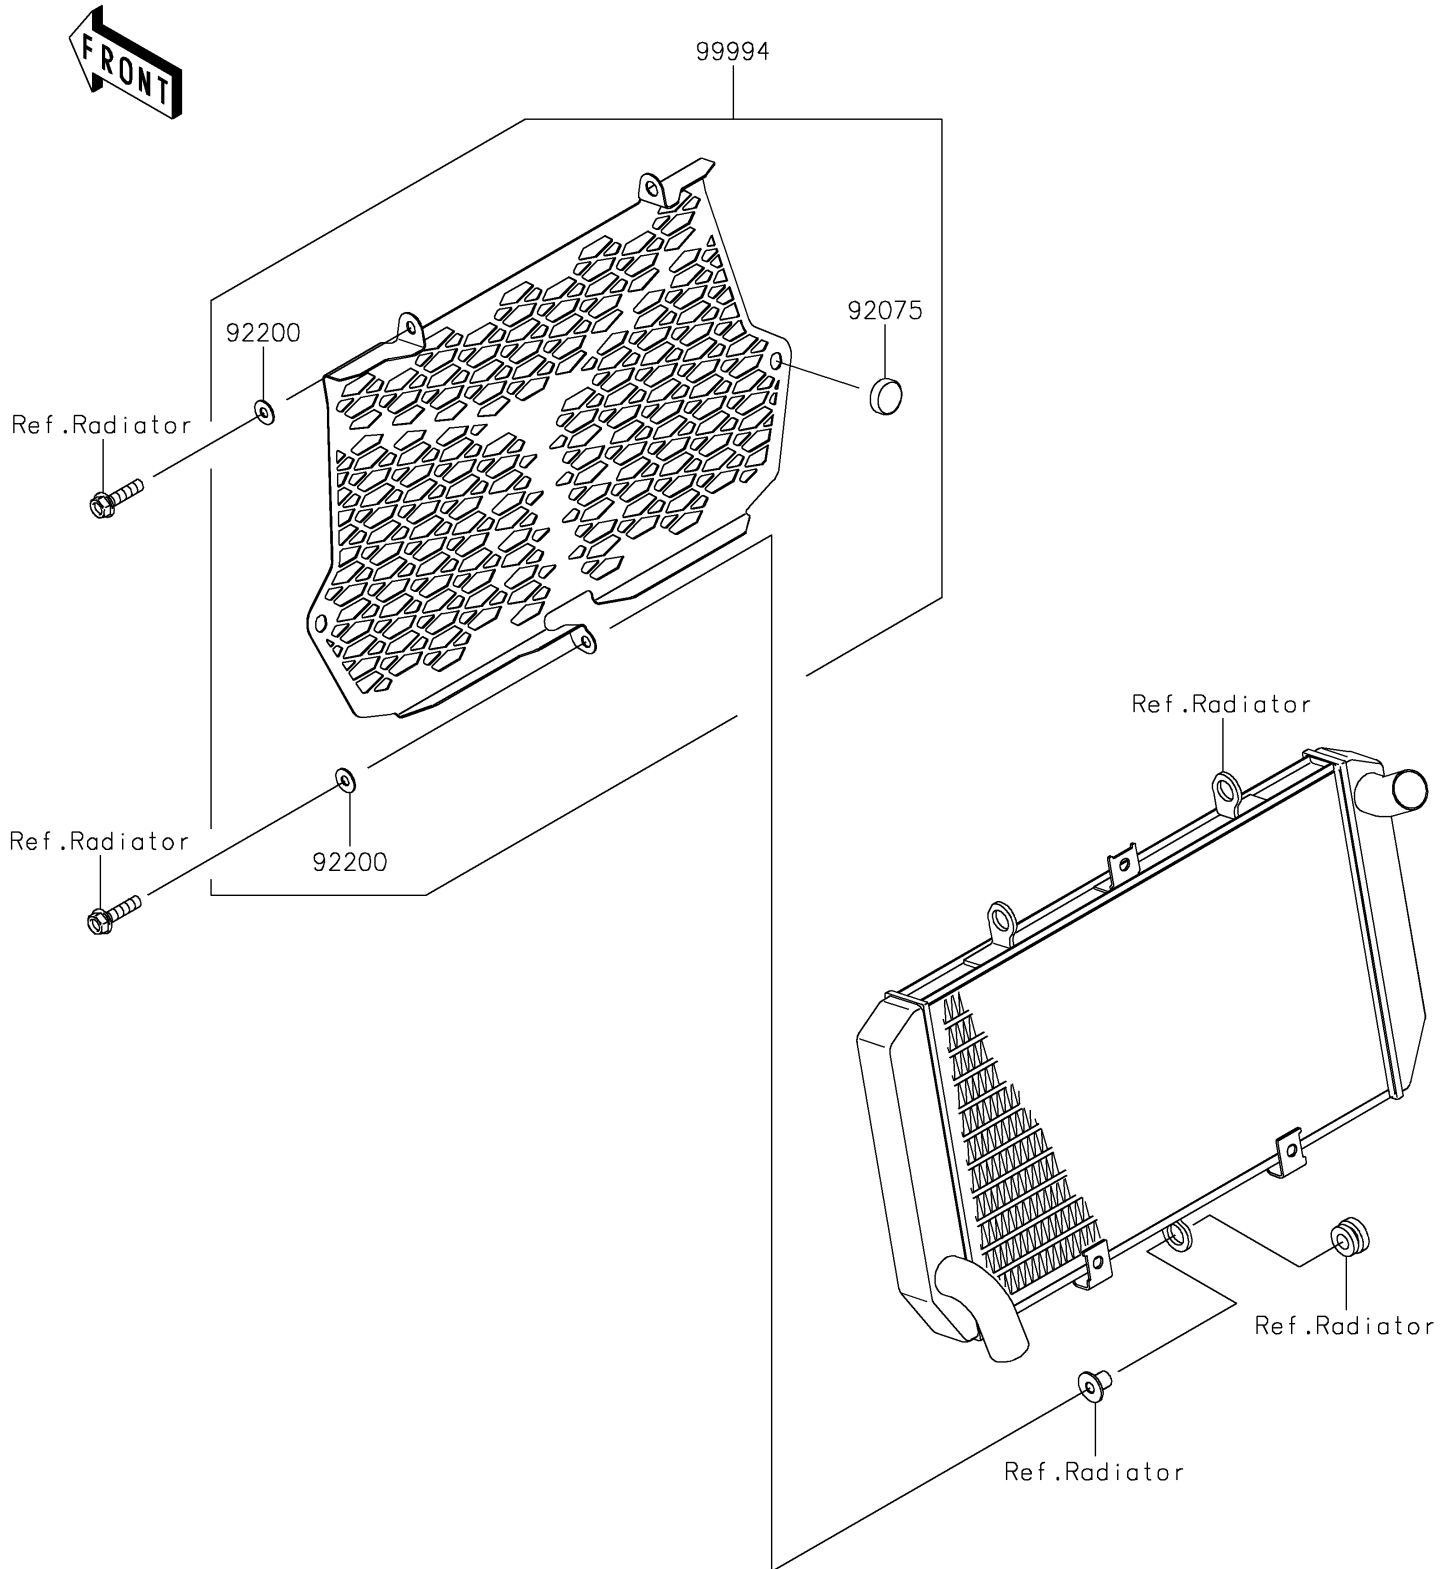

2021 VERSYS® 1000 SE LT+ PARTS DIAGRAM

Accessory(Radiator Trim)

F2910

2021 VERSYS® 1000 SE LT+ PARTS LIST

Accessory(Radiator Trim)

ITEM NAME	PART NUMBER	QUANTITY
DAMPER (Ref # 92075)	92075-005	2
WASHER,6.5X16X1.0 (Ref # 92200)	92200-3712	2
RADIATOR TRIM (Ref # 99994)	99994-1142	1