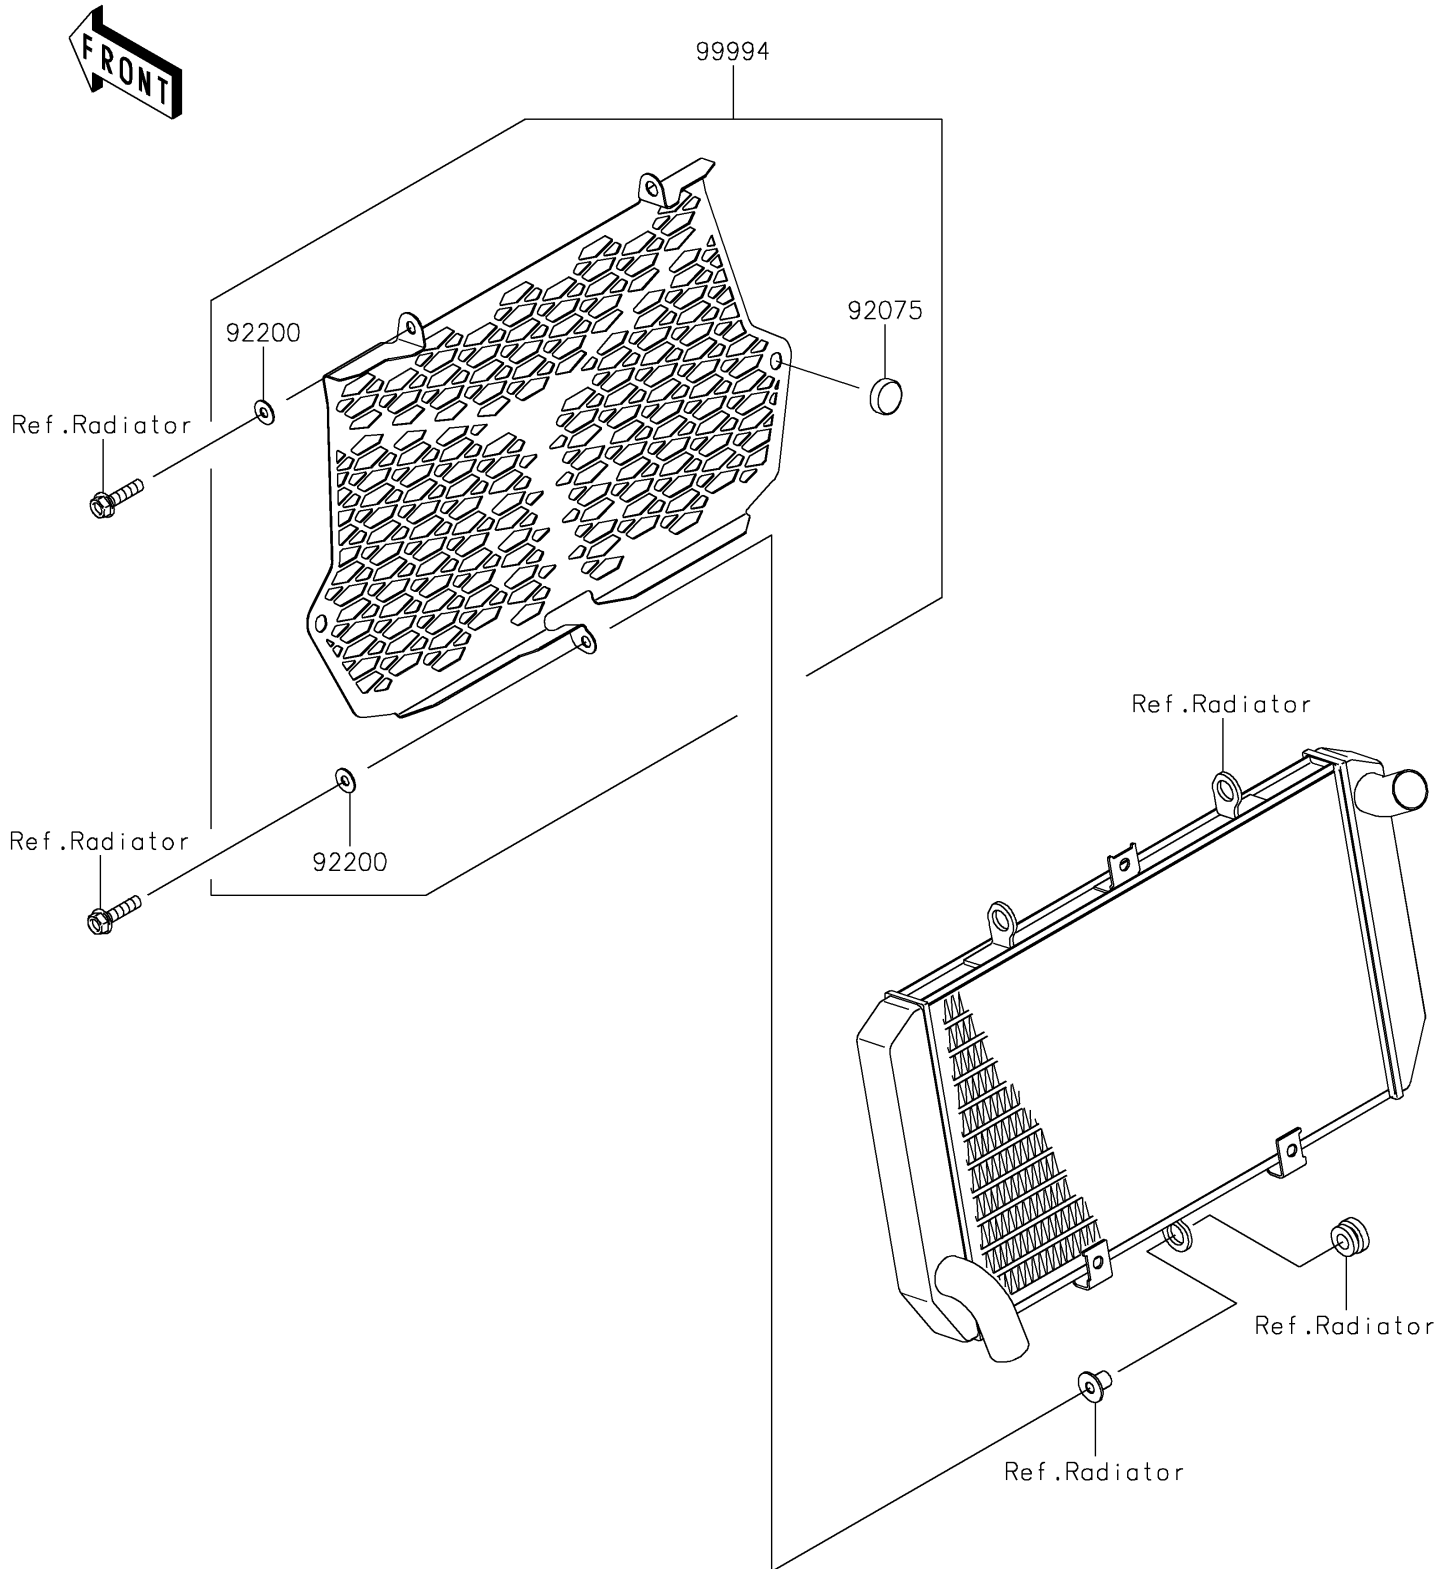

# 2021 VERSYS® 1000 SE LT+ PARTS DIAGRAM

Accessory(Radiator Trim)

F2910

## 2021 VERSYS® 1000 SE LT+ PARTS LIST

Accessory(Radiator Trim)

ITEM NAME	PART NUMBER	QUANTITY
DAMPER (Ref # 92075)	92075-005	2
WASHER,6.5X16X1.0 (Ref # 92200)	92200-3712	2
RADIATOR TRIM (Ref # 99994)	99994-1142	1