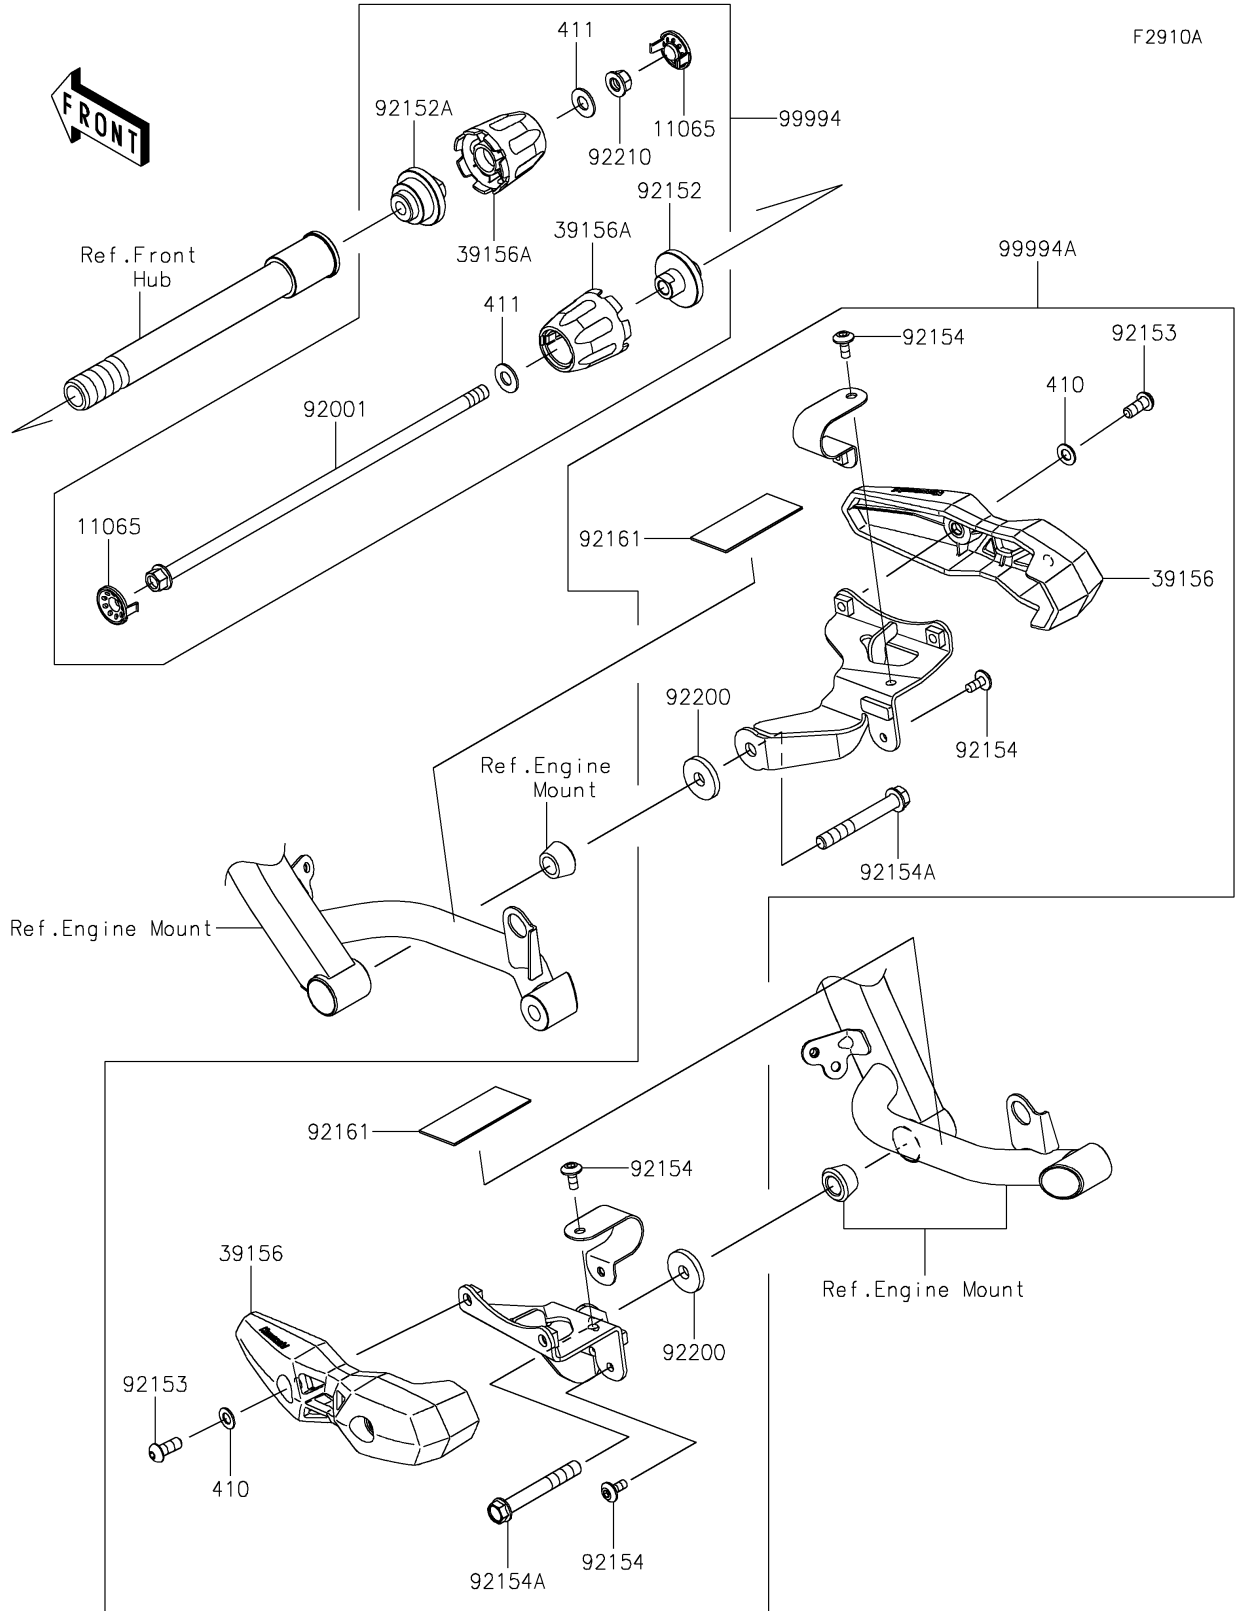

# 2021 VERSYS® 1000 SE LT+ PARTS DIAGRAM

Accessory(Slider)

## 2021 VERSYS® 1000 SE LT+ PARTS LIST

### Accessory(Slider)

ITEM NAME	PART NUMBER	QUANTITY
CAP,B.SILVER (Ref # 11065)	11065-1313-54N	2
PAD,SLIDER (Ref # 39156)	39156-1818	2
PAD,AXLE SLIDER (Ref # 39156A)	39156-2212	2
BOLT,FLANGED,10X325 (Ref # 92001)	92001-1654	1
COLLAR,LH (Ref # 92152)	92152-2502	1
COLLAR,RH (Ref # 92152A)	92152-2511	1
BOLT,SOCKET,8X20 (Ref # 92153)	92153-0912	4
BOLT,SOCKET,6X14 (Ref # 92154)	92154-0907	4
BOLT,FLANGED,10X75 (Ref # 92154A)	92154-1923	2
DAMPER,36X77X1.5 (Ref # 92161)	92161-1721	2
WASHER,10.2X32X4.5 (Ref # 92200)	92200-1785	2
NUT,LOCK,FLANGED,10MM (Ref # 92210)	92210-1139	1
FRONT AXLE SLIDER (Ref # 99994)	99994-1134	1
FRAME SLIDER (Ref # 99994A)	99994-1139	1
WASHER-PLAIN-SMALL,8MM,BLACK (Ref # 410)	410AB0800	4
WASHER-PLAIN,10MM (Ref # 411)	411AA1000	2