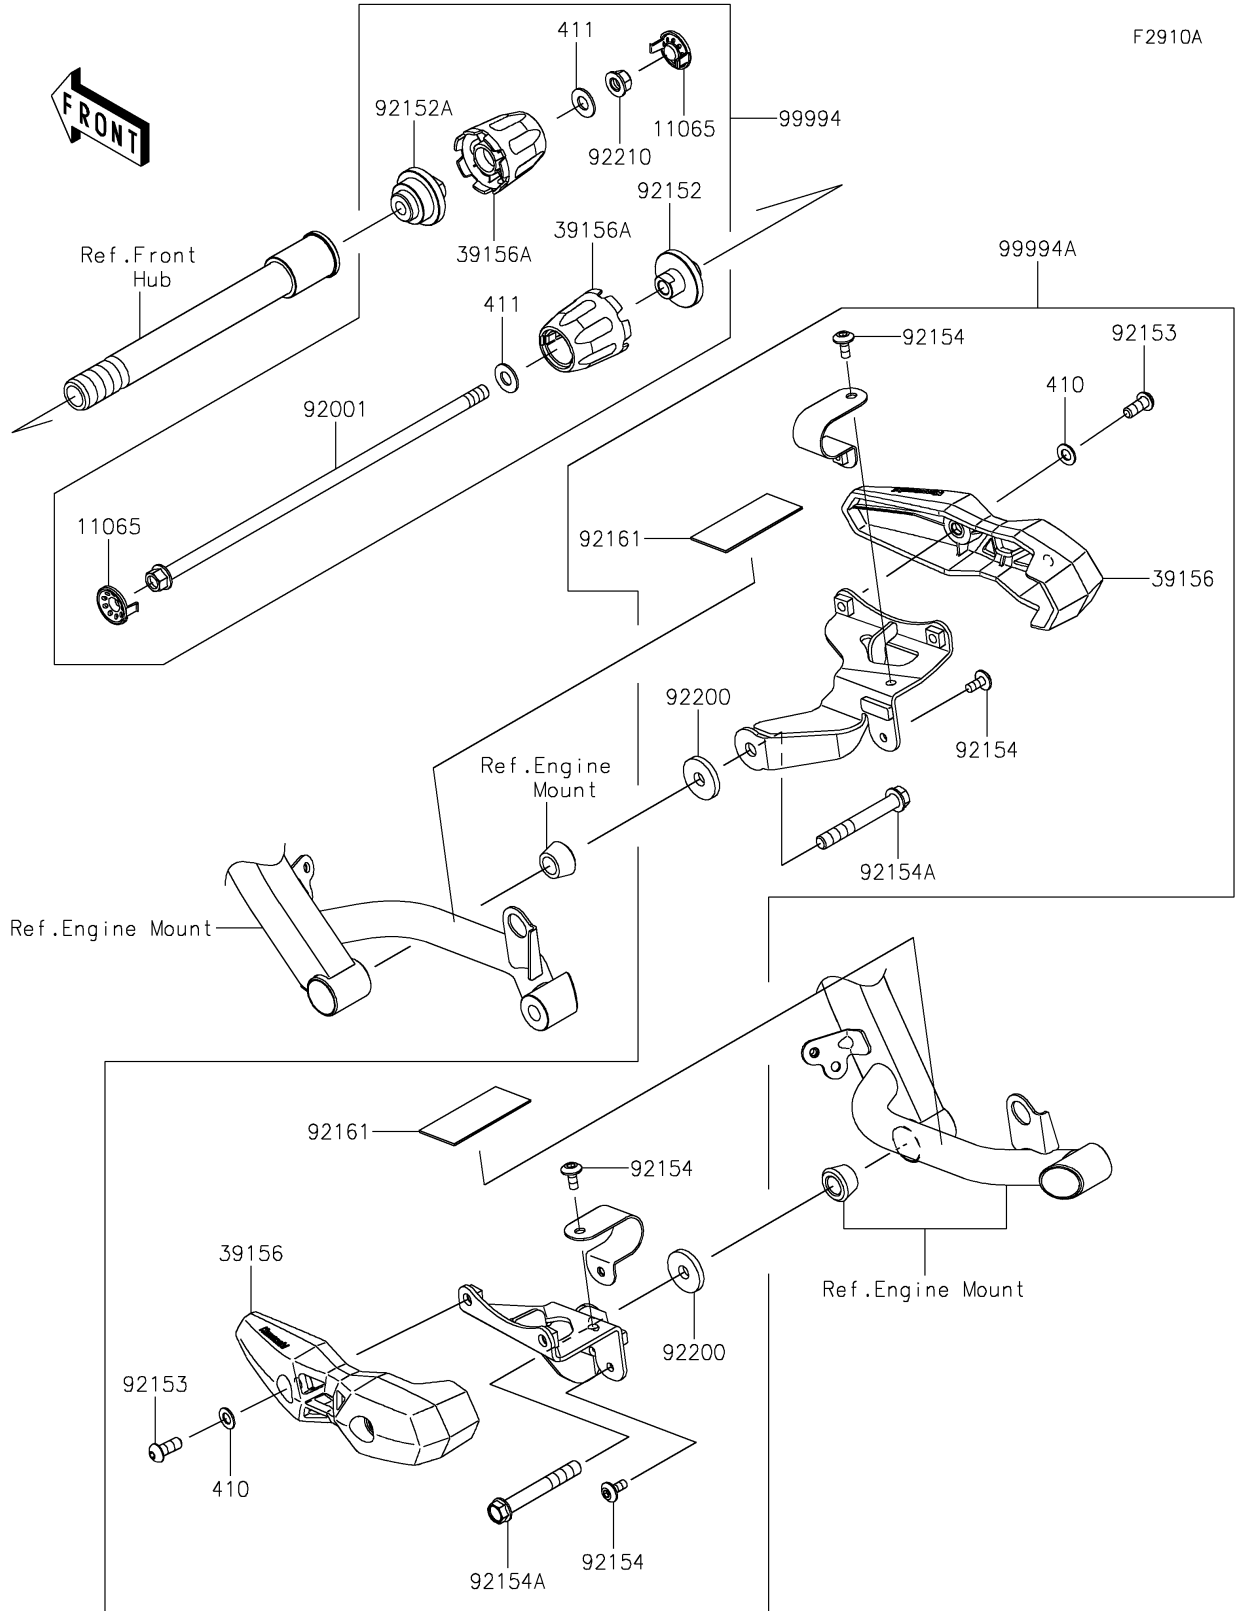

2022 Versys® 1000 SE LT+ PARTS DIAGRAM

Accessory(Slider)

2022 Versys® 1000 SE LT+ PARTS LIST

Accessory(Slider)

ITEM NAME	PART NUMBER	QUANTITY
CAP,B.SILVER (Ref # 11065)	11065-1313-54N	2
PAD,SLIDER (Ref # 39156)	39156-1818	2
PAD,AXLE SLIDER (Ref # 39156A)	39156-2212	2
BOLT,FLANGED,10X325 (Ref # 92001)	92001-1654	1
COLLAR,LH (Ref # 92152)	92152-2502	1
COLLAR,RH (Ref # 92152A)	92152-2511	1
BOLT,SOCKET,8X20 (Ref # 92153)	92153-0912	4
BOLT,SOCKET,6X14 (Ref # 92154)	92154-0907	4
BOLT,FLANGED,10X75 (Ref # 92154A)	92154-1923	2
DAMPER,36X77X1.5 (Ref # 92161)	92161-1721	2
WASHER,10.2X32X4.5 (Ref # 92200)	92200-1785	2
NUT,LOCK,FLANGED,10MM (Ref # 92210)	92210-1139	1
FRONT AXLE SLIDER (Ref # 99994)	99994-1134	1
FRAME SLIDER (Ref # 99994A)	99994-1139	1
WASHER-PLAIN-SMALL,8MM,BLACK (Ref # 410)	410AB0800	4
WASHER-PLAIN,10MM (Ref # 411)	411AA1000	2