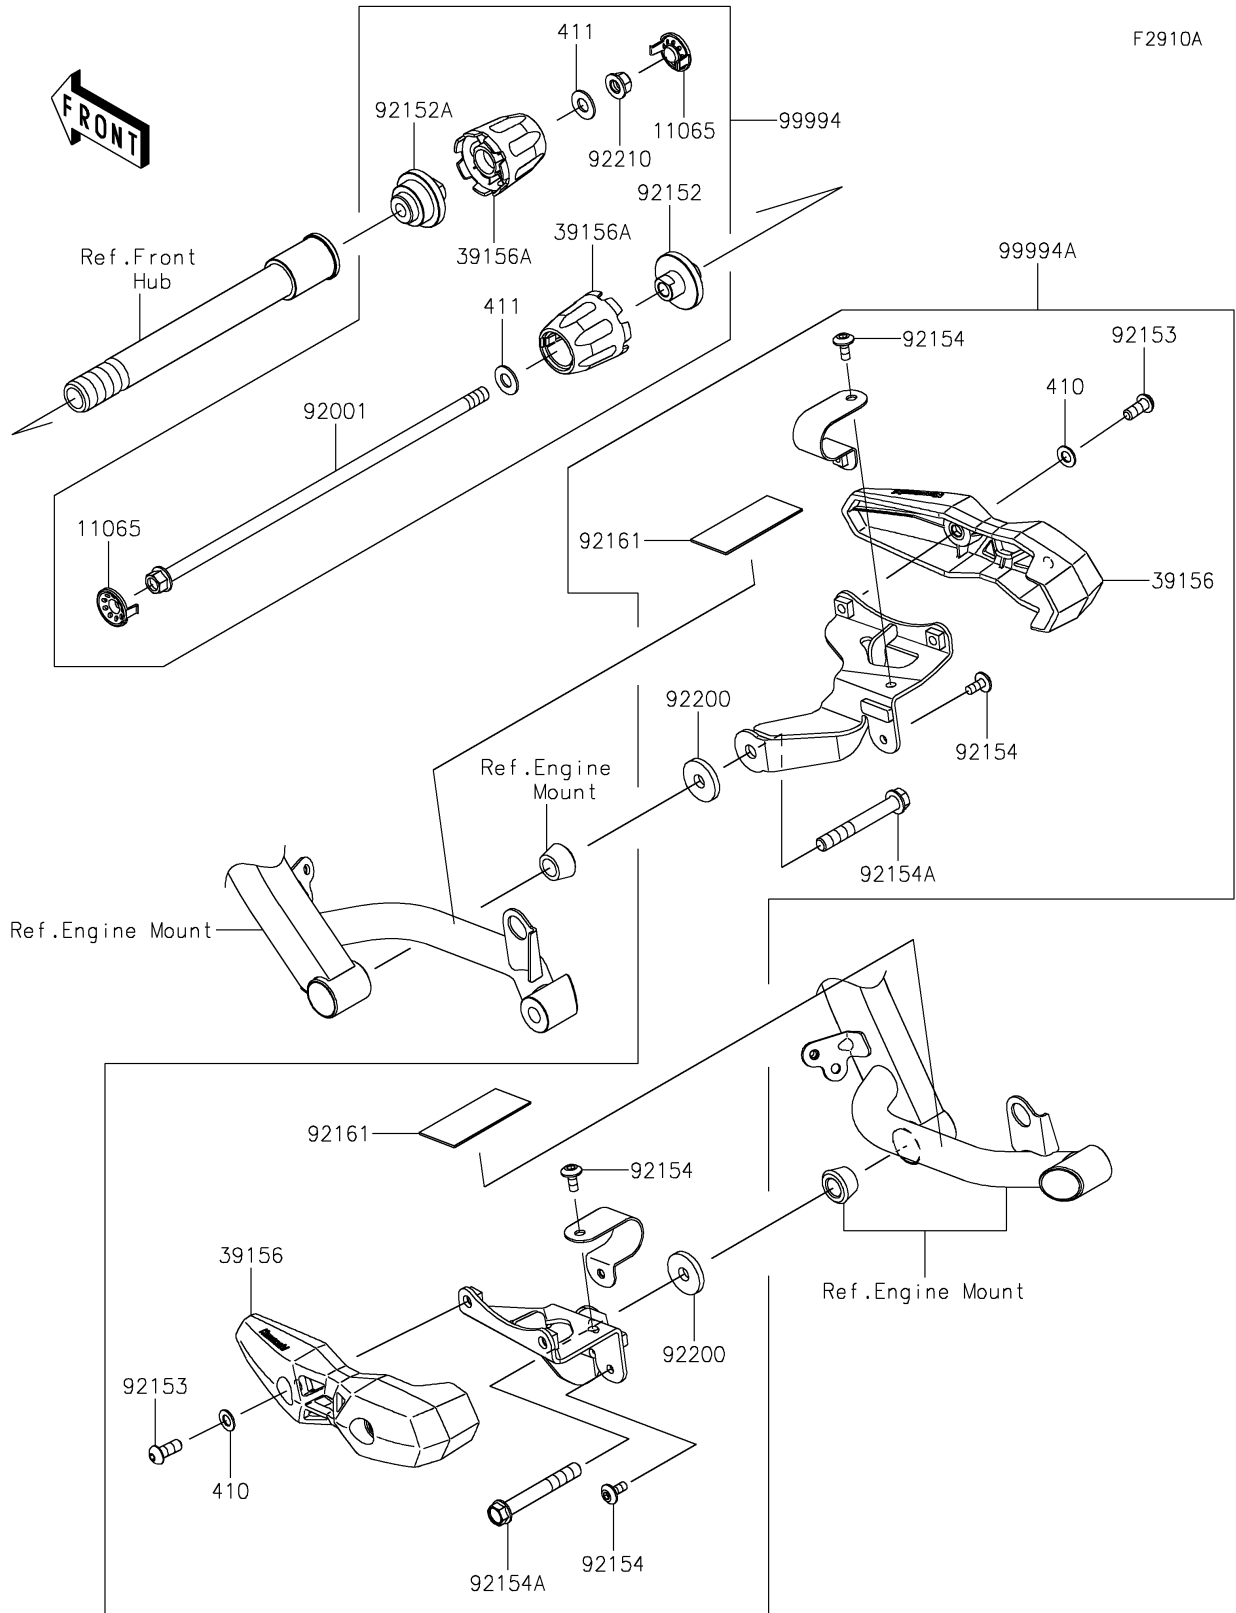

# 2023 Versys 1000 SE LT+ PARTS DIAGRAM

Accessory(Slider)

## 2023 Versys 1000 SE LT+ PARTS LIST

Accessory(Slider)

ITEM NAME	PART NUMBER	QUANTITY
CAP,B.SILVER (Ref # 11065)	11065-1313-54N	2
PAD,SLIDER (Ref # 39156)	39156-1818	2
PAD,AXLE SLIDER (Ref # 39156A)	39156-2212	2
BOLT,FLANGED,10X325 (Ref # 92001)	92001-1654	1
COLLAR,LH (Ref # 92152)	92152-2502	1
COLLAR,RH (Ref # 92152A)	92152-2511	1
BOLT,SOCKET,8X20 (Ref # 92153)	92153-0912	4
BOLT,SOCKET,6X14 (Ref # 92154)	92154-0907	4
BOLT,FLANGED,10X75 (Ref # 92154A)	92154-1923	2
DAMPER,36X77X1.5 (Ref # 92161)	92161-1721	2
WASHER,10.2X32X4.5 (Ref # 92200)	92200-1785	2
NUT,LOCK,FLANGED,10MM (Ref # 92210)	92210-1139	1
FRONT AXLE SLIDER (Ref # 99994)	99994-1134	1
FRAME SLIDER (Ref # 99994A)	99994-1139	1
WASHER-PLAIN-SMALL,8MM,BLACK (Ref # 410)	410AB0800	4
WASHER-PLAIN,10MM (Ref # 411)	411AA1000	2