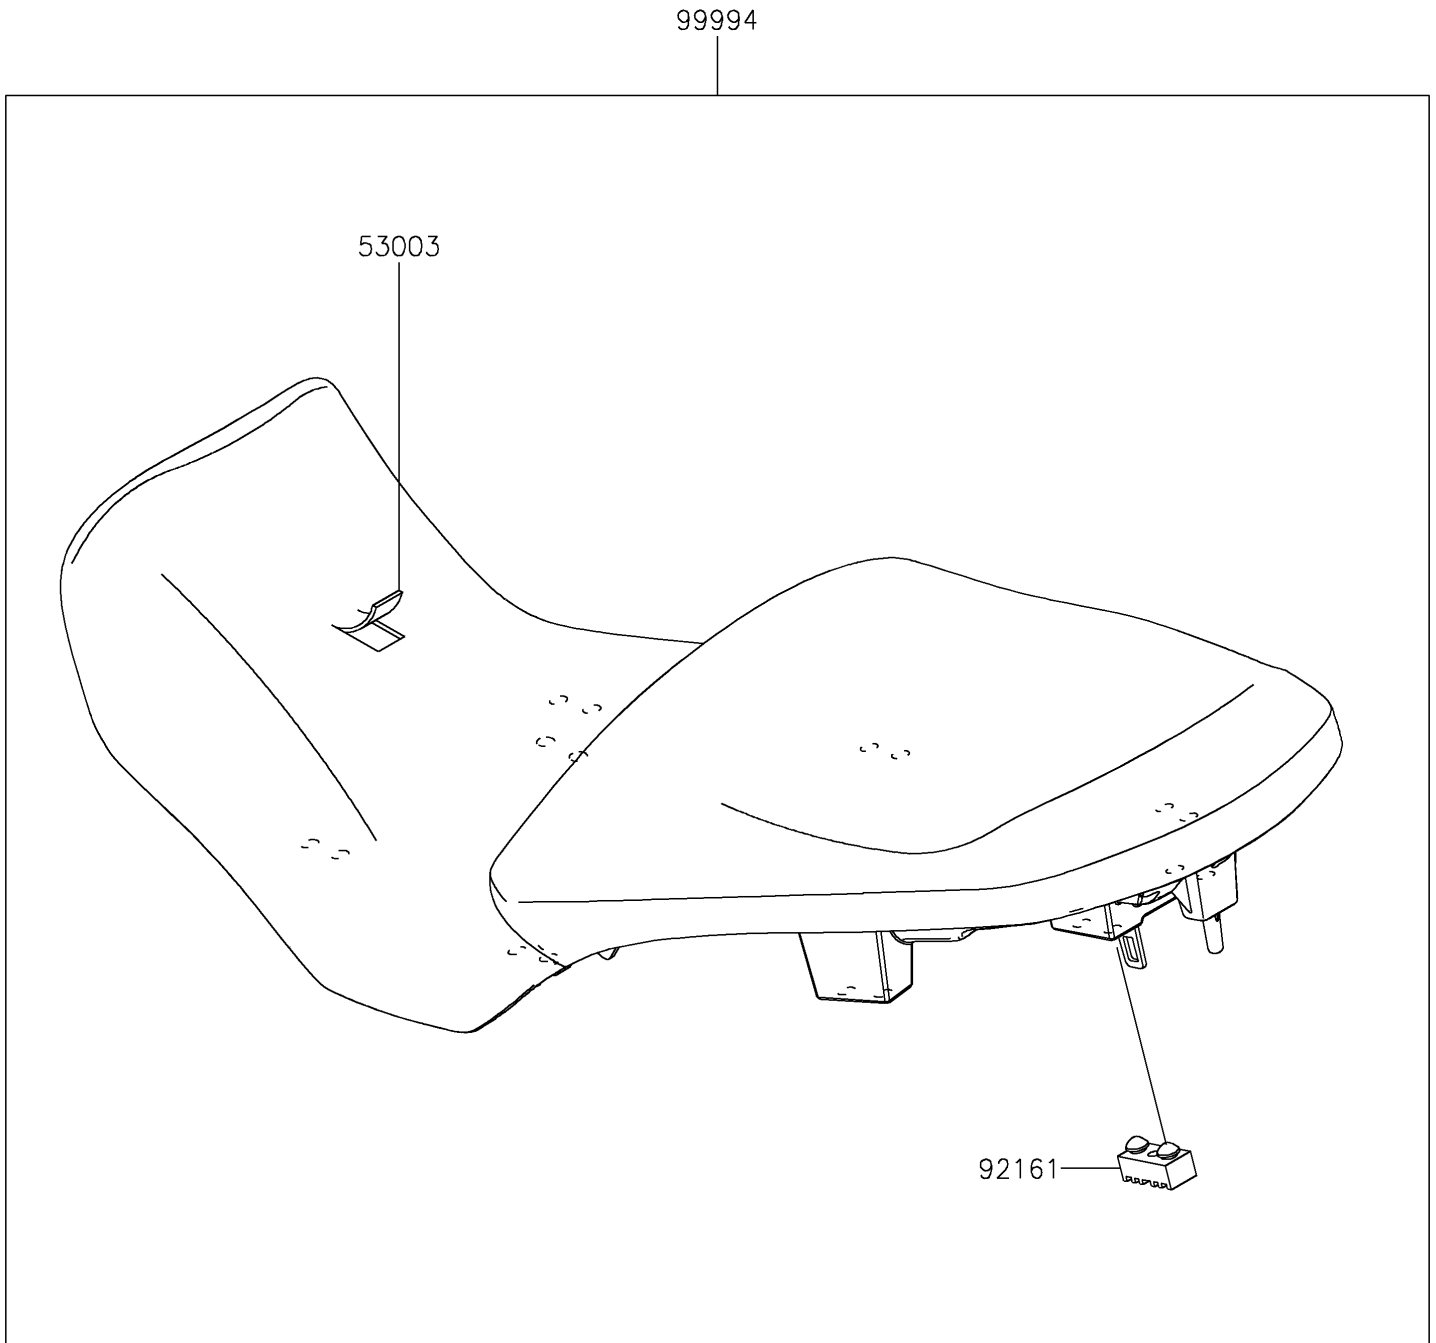

2021 VERSYS® 1000 SE LT+ PARTS DIAGRAM

Accessory(Low Seat)

F2910C

2021 VERSYS® 1000 SE LT+ PARTS LIST

Accessory(Low Seat)

ITEM NAME	PART NUMBER	QUANTITY
LEATHER,BLACK (Ref # 53003)	53003-0589-MA	1
DAMPER,SEAT (Ref # 92161)	92161-0050	9
LOW SEAT (Ref # 99994)	99994-1578	1