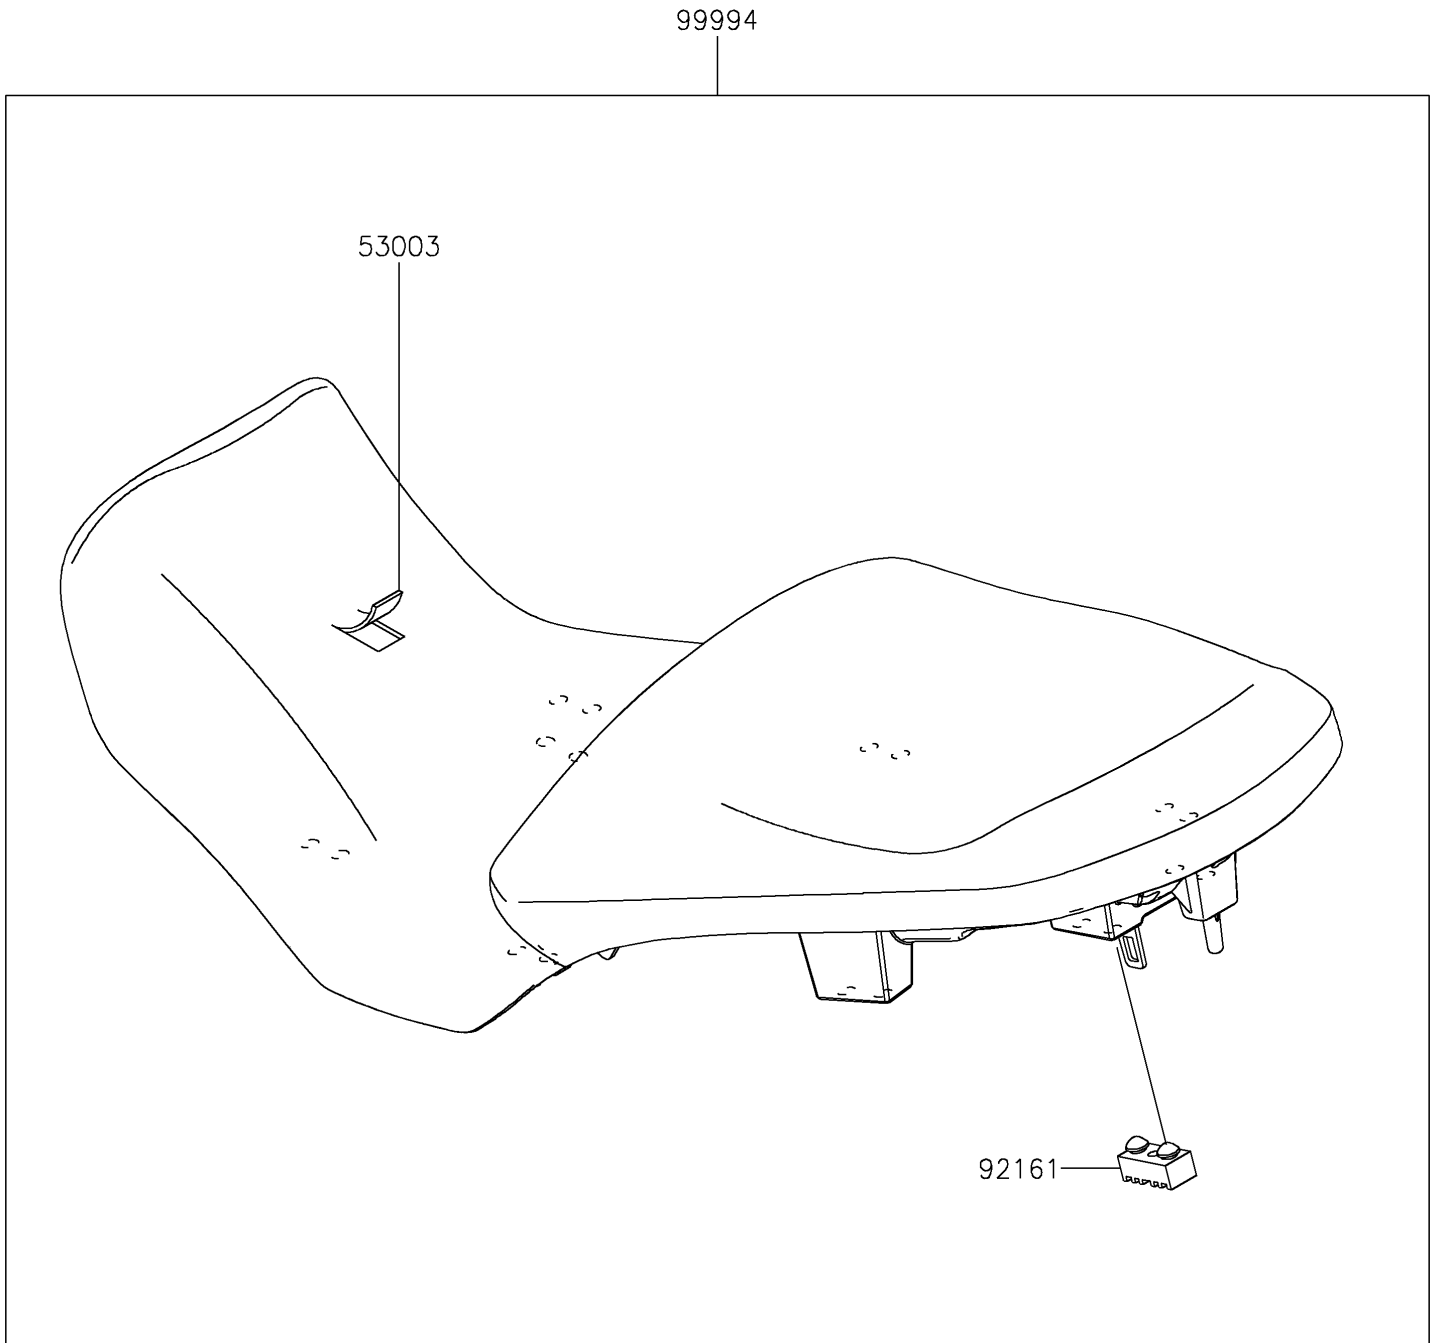

2022 Versys® 1000 SE LT+ PARTS DIAGRAM

Accessory(Low Seat)

F2910C

2022 Versys® 1000 SE LT+ PARTS LIST

Accessory(Low Seat)

ITEM NAME	PART NUMBER	QUANTITY
LEATHER,BLACK (Ref # 53003)	53003-0589-MA	1
DAMPER,SEAT (Ref # 92161)	92161-0050	9
LOW SEAT (Ref # 99994)	99994-1578	1