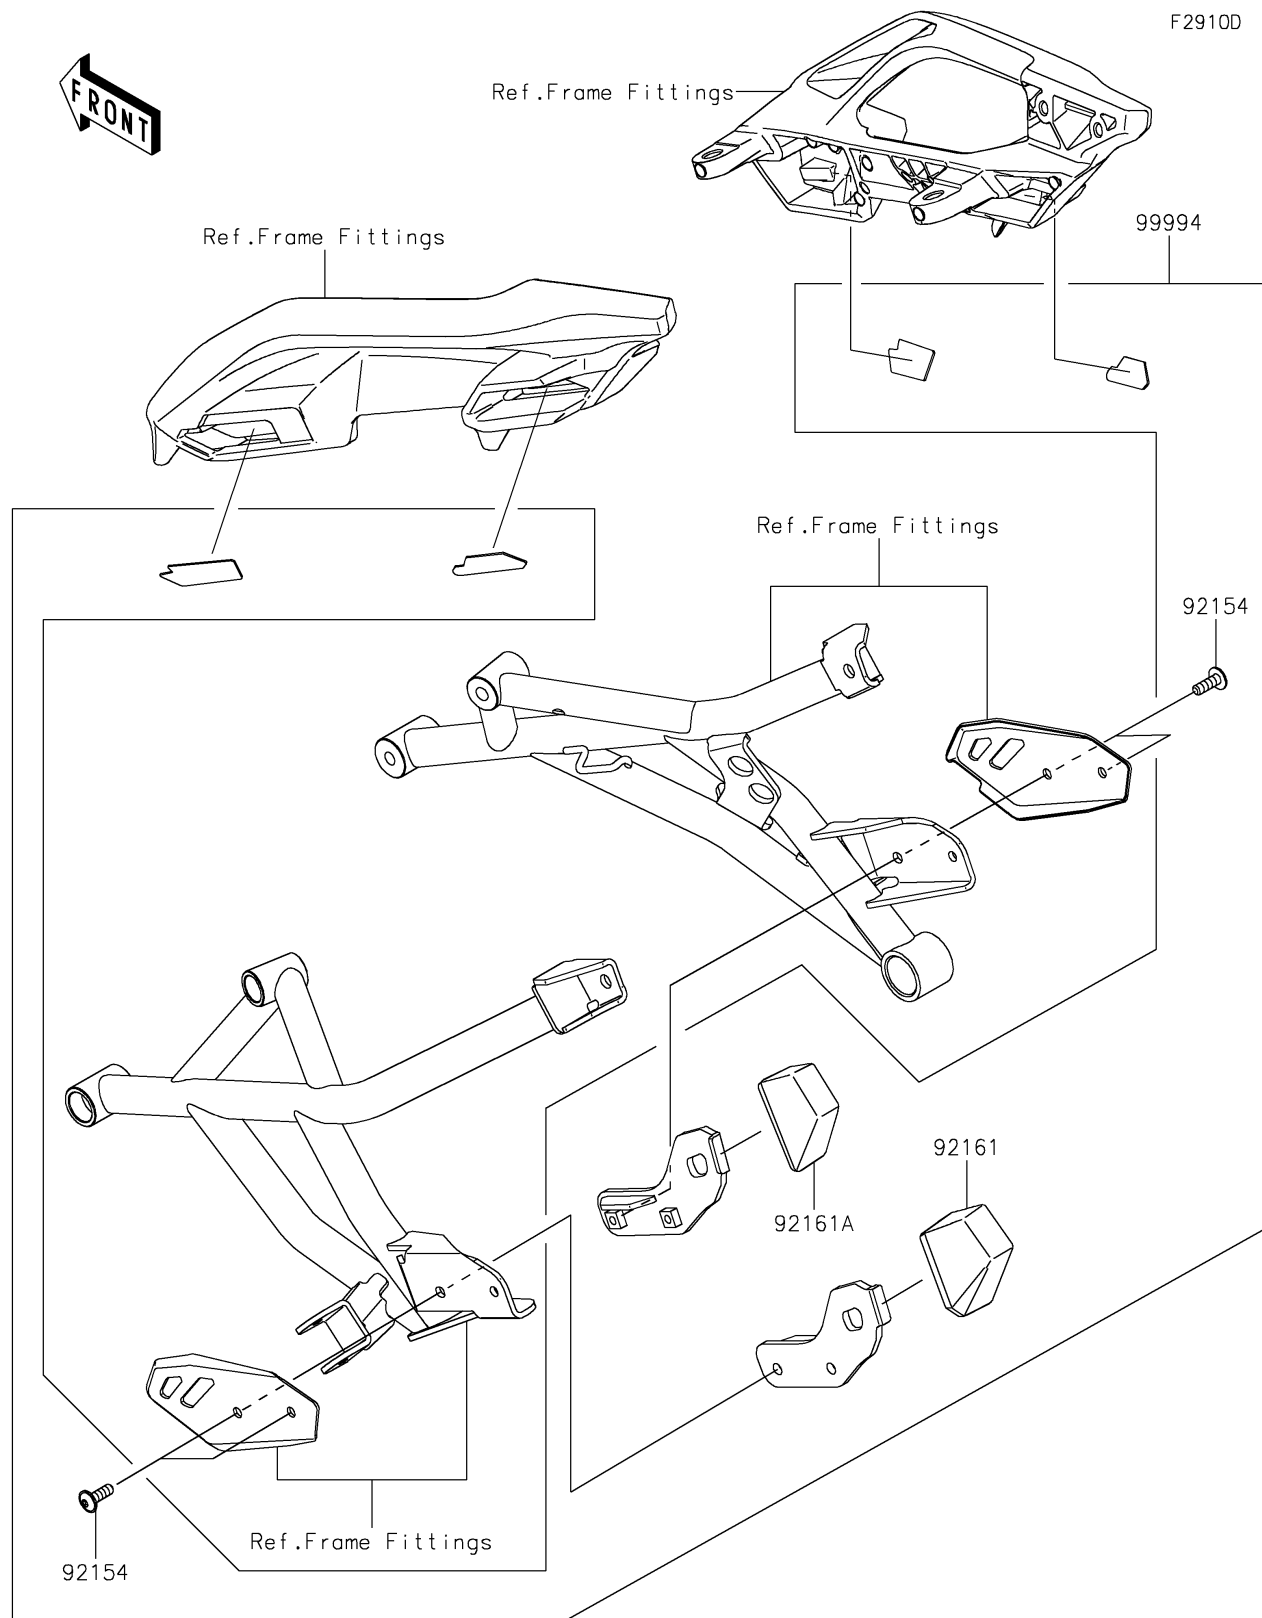

2021 VERSYS® 1000 SE LT+ PARTS DIAGRAM

Accessory(Bag Fitting Kit)

2021 VERSYS® 1000 SE LT+ PARTS LIST

Accessory(Bag Fitting Kit)

ITEM NAME	PART NUMBER	QUANTITY
-----------	-------------	----------