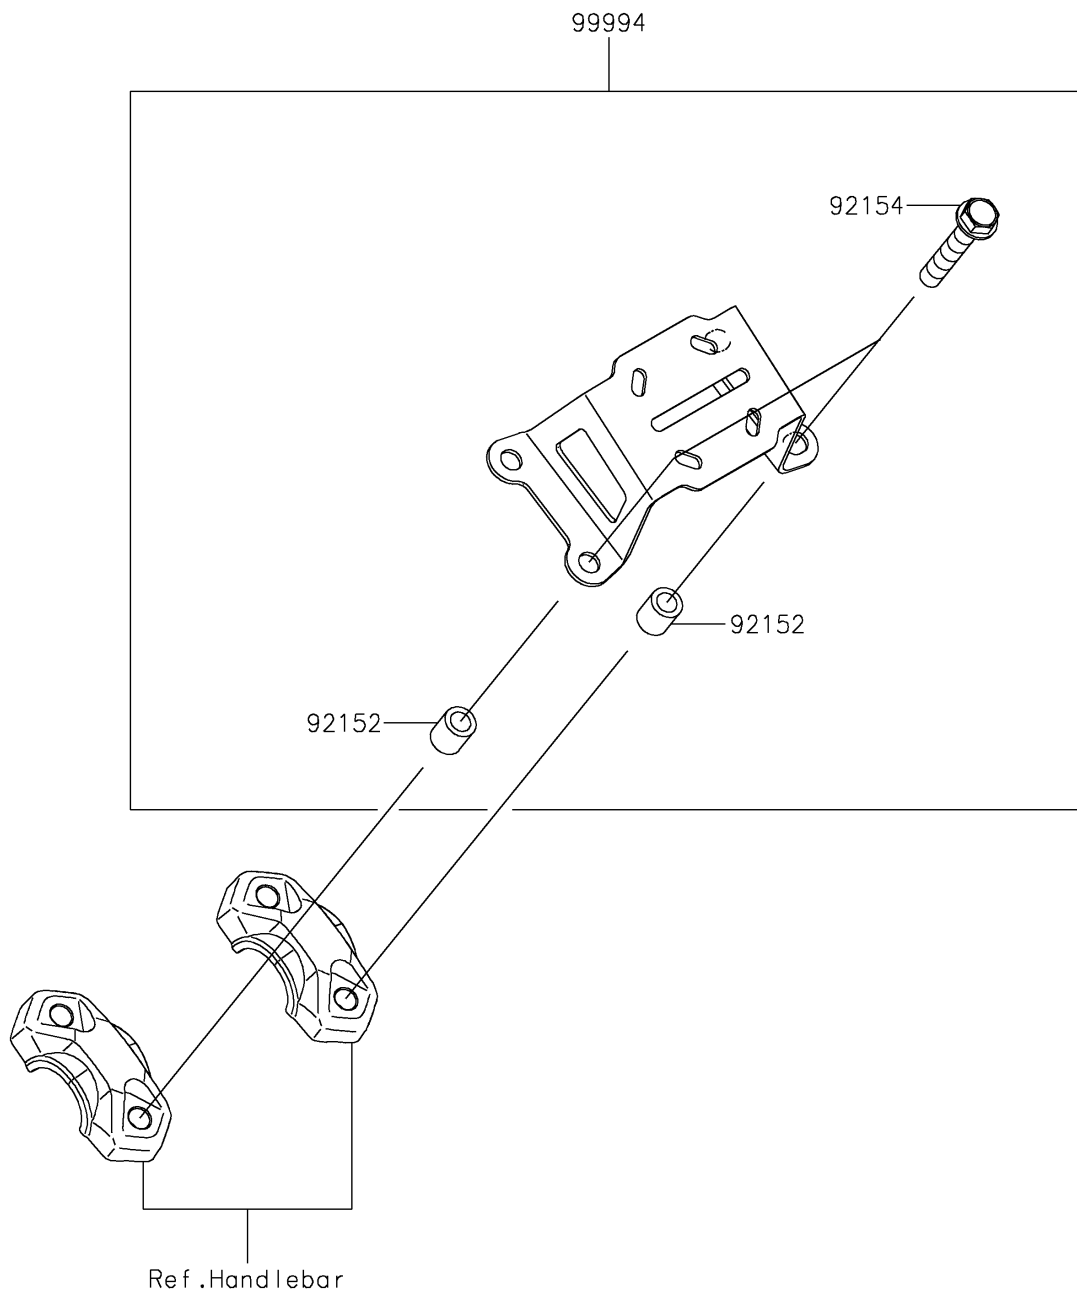

2021 VERSYS® 1000 SE LT+ PARTS DIAGRAM

Accessory(GPS Navi Bracket)

F2910E

2021 VERSYS® 1000 SE LT+ PARTS LIST

Accessory(GPS Navi Bracket)

ITEM NAME	PART NUMBER	QUANTITY
COLLAR,8.1X12.5X14 (Ref # 92152)	92152-2215	4
BOLT,FLANGED,8X45 (Ref # 92154)	92154-1706	4
KIT-ACCESSORY,GPS NAVI BRACKET (Ref # 99994)	99994-0973	1