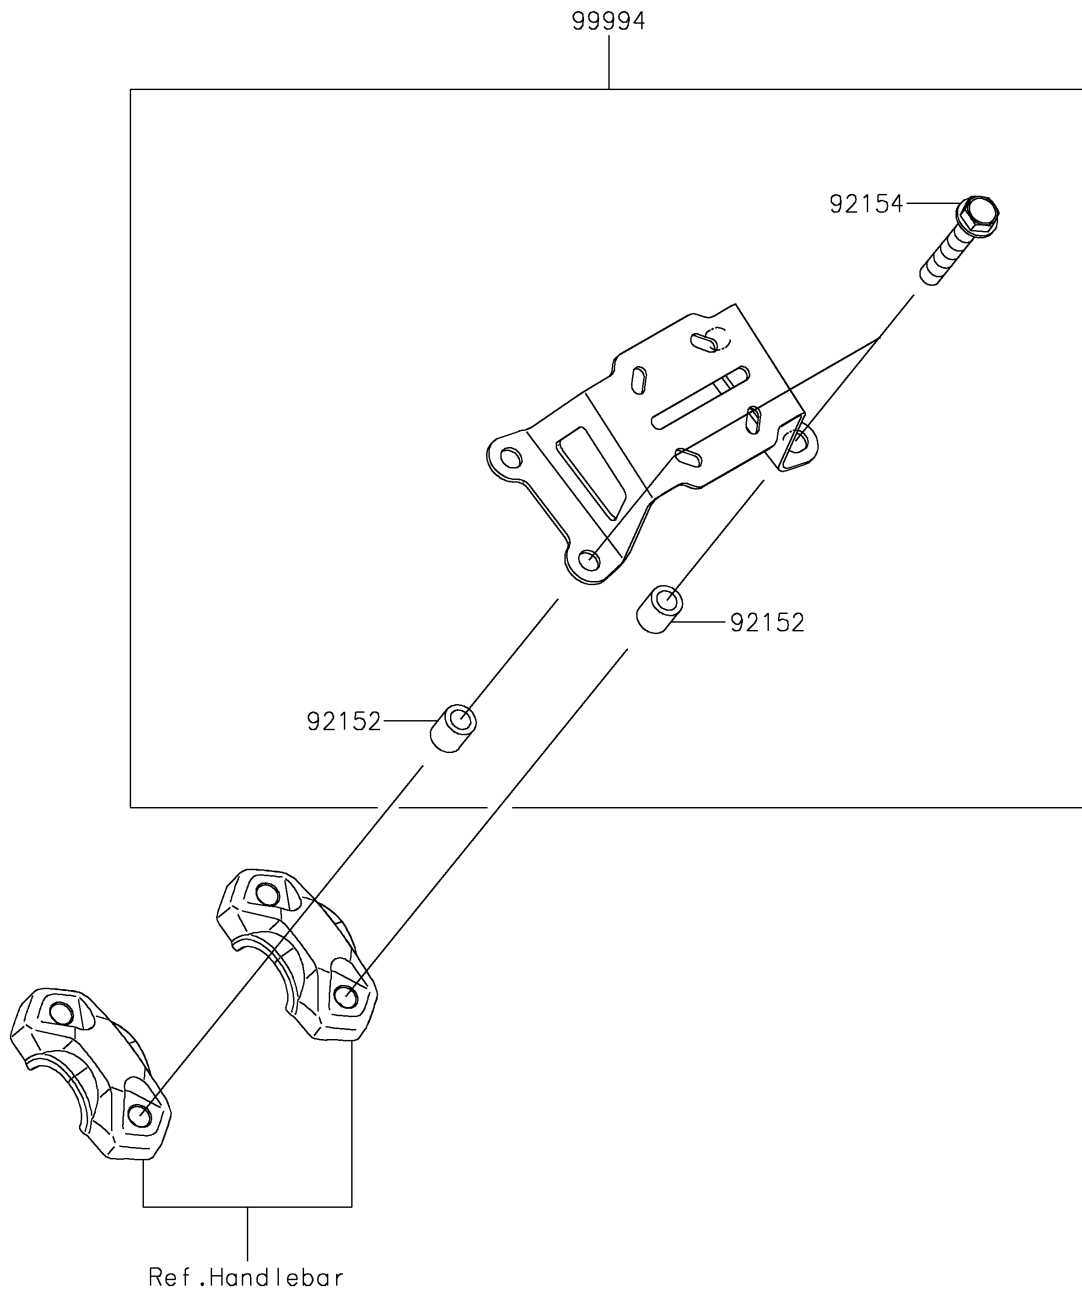

2021 VERSYS® 1000 SE LT+ PARTS DIAGRAM

Accessory(GPS Navi Bracket)

F2910E

2021 VERSYS® 1000 SE LT+ PARTS LIST

Accessory(GPS Navi Bracket)

ITEM NAME	PART NUMBER	QUANTITY
COLLAR,8.1X12.5X14 (Ref # 92152)	92152-2215	4
BOLT,FLANGED,8X45 (Ref # 92154)	92154-1706	4
KIT-ACCESSORY,GPS NAVI BRACKET (Ref # 99994)	99994-0973	1