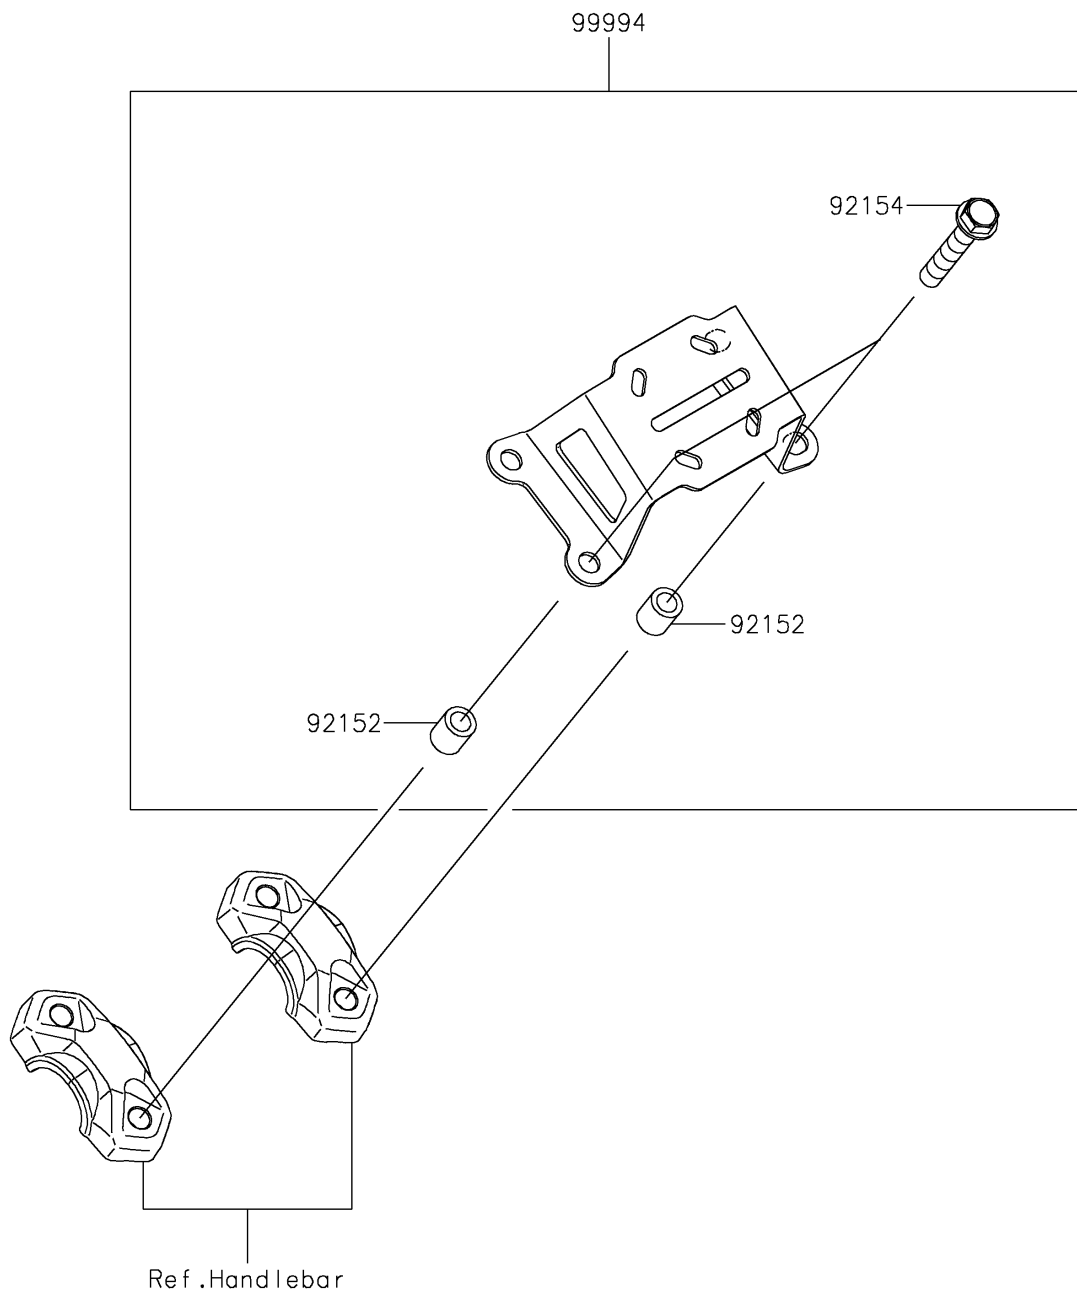

2022 Versys® 1000 SE LT+ PARTS DIAGRAM

Accessory(GPS Navi Bracket)

F2910E

2022 Versys® 1000 SE LT+ PARTS LIST

Accessory(GPS Navi Bracket)

ITEM NAME	PART NUMBER	QUANTITY
COLLAR,8.1X12.5X14 (Ref # 92152)	92152-2215	4
BOLT,FLANGED,8X45 (Ref # 92154)	92154-1706	4
KIT-ACCESSORY,GPS NAVI BRACKET (Ref # 99994)	99994-0973	1