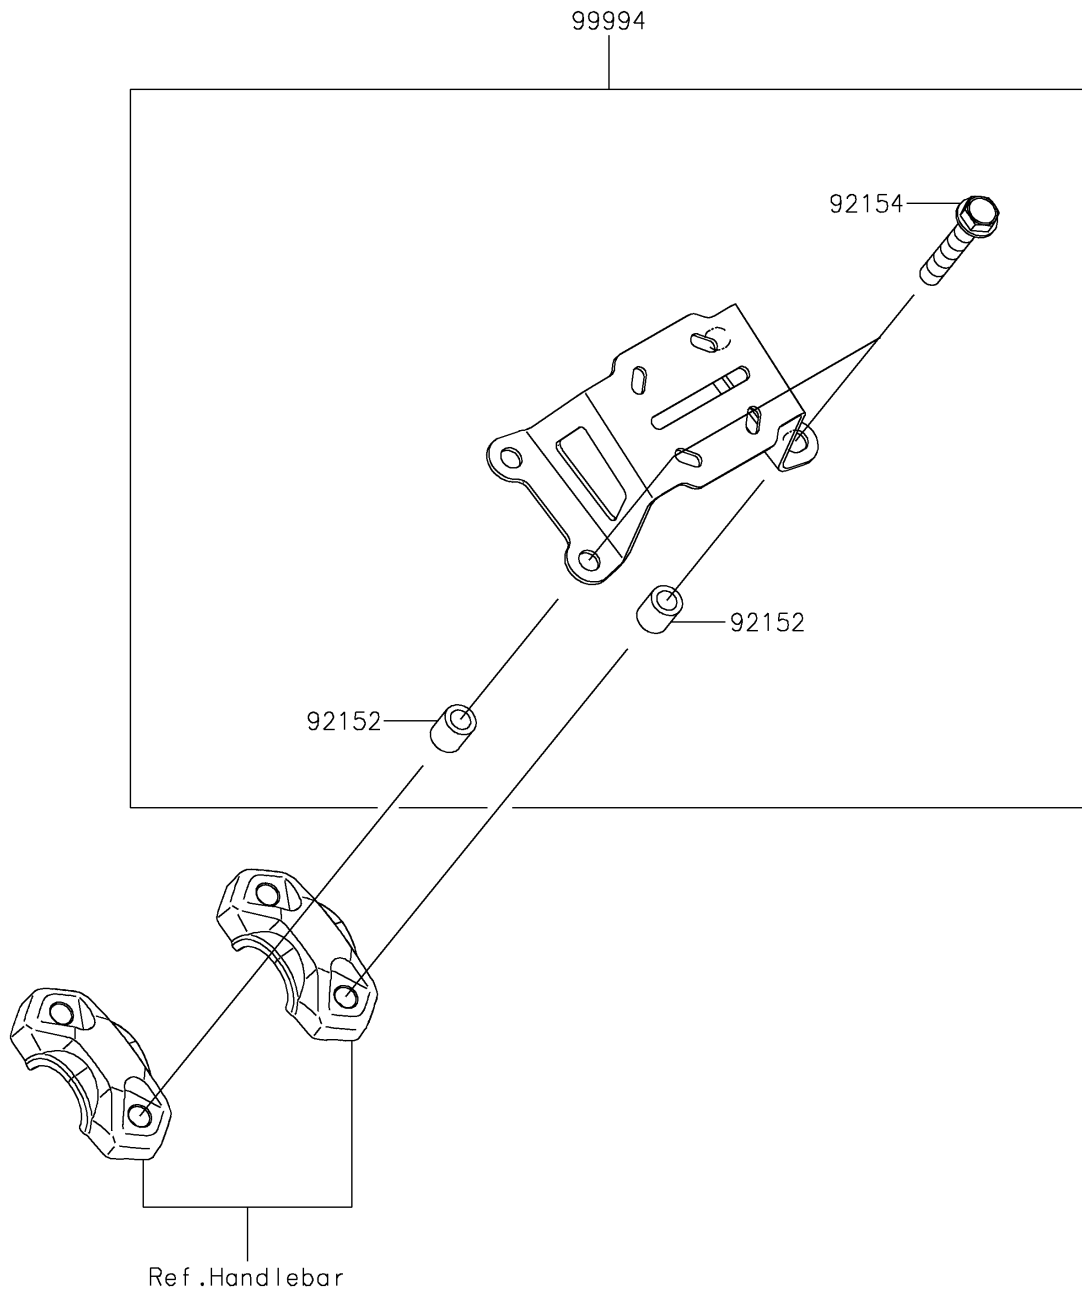

2023 Versys 1000 SE LT+ PARTS DIAGRAM

Accessory(GPS Navi Bracket)

F2910E

2023 Versys 1000 SE LT+ PARTS LIST

Accessory(GPS Navi Bracket)

ITEM NAME	PART NUMBER	QUANTITY
COLLAR,8.1X12.5X14 (Ref # 92152)	92152-2215	4
BOLT,FLANGED,8X45 (Ref # 92154)	92154-1706	4
KIT-ACCESSORY,GPS NAVI BRACKET (Ref # 99994)	99994-0973	1