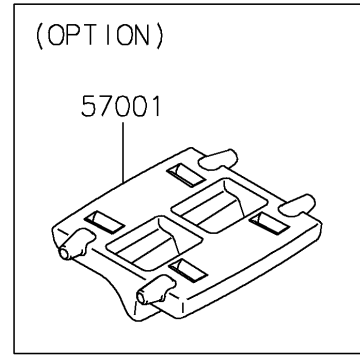

2021 VERSYS® 1000 SE LT+ PARTS DIAGRAM

Accessory(Decals)

F2910F

2021 VERSYS® 1000 SE LT+ PARTS LIST

Accessory(Decals)

ITEM NAME	PART NUMBER	QUANTITY
RIM STRIPE APPLICATOR (Ref # 57001)	57001-1752	AR
WHEEL RIM TAPE, GREEN (Ref # 99994)	99994-0932	1
WHEEL RIM TAPE, SILVER (Ref # 99994A)	99994-0933	1