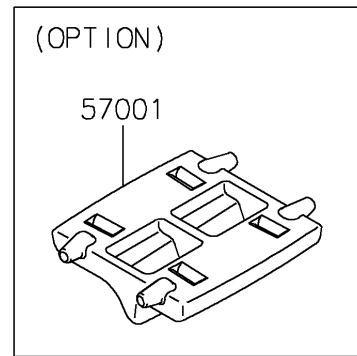

# 2021 VERSYS® 1000 SE LT+ PARTS DIAGRAM

Accessory(Decals)

F2910F

## 2021 VERSYS® 1000 SE LT+ PARTS LIST

Accessory(Decals)

ITEM NAME	PART NUMBER	QUANTITY
RIM STRIPE APPLICATOR (Ref # 57001)	57001-1752	AR
WHEEL RIM TAPE, GREEN (Ref # 99994)	99994-0932	1
WHEEL RIM TAPE, SILVER (Ref # 99994A)	99994-0933	1