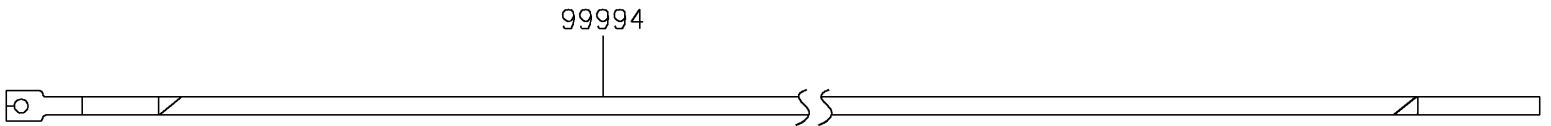

# 2021 VERSYS® 1000 SE LT+ PARTS DIAGRAM

Accessory(Decals)

F2910F

## 2021 VERSYS® 1000 SE LT+ PARTS LIST

Accessory(Decals)

ITEM NAME	PART NUMBER	QUANTITY
RIM STRIPE APPLICATOR (Ref # 57001)	57001-1752	AR
WHEEL RIM TAPE, GREEN (Ref # 99994)	99994-0932	1
WHEEL RIM TAPE, SILVER (Ref # 99994A)	99994-0933	1