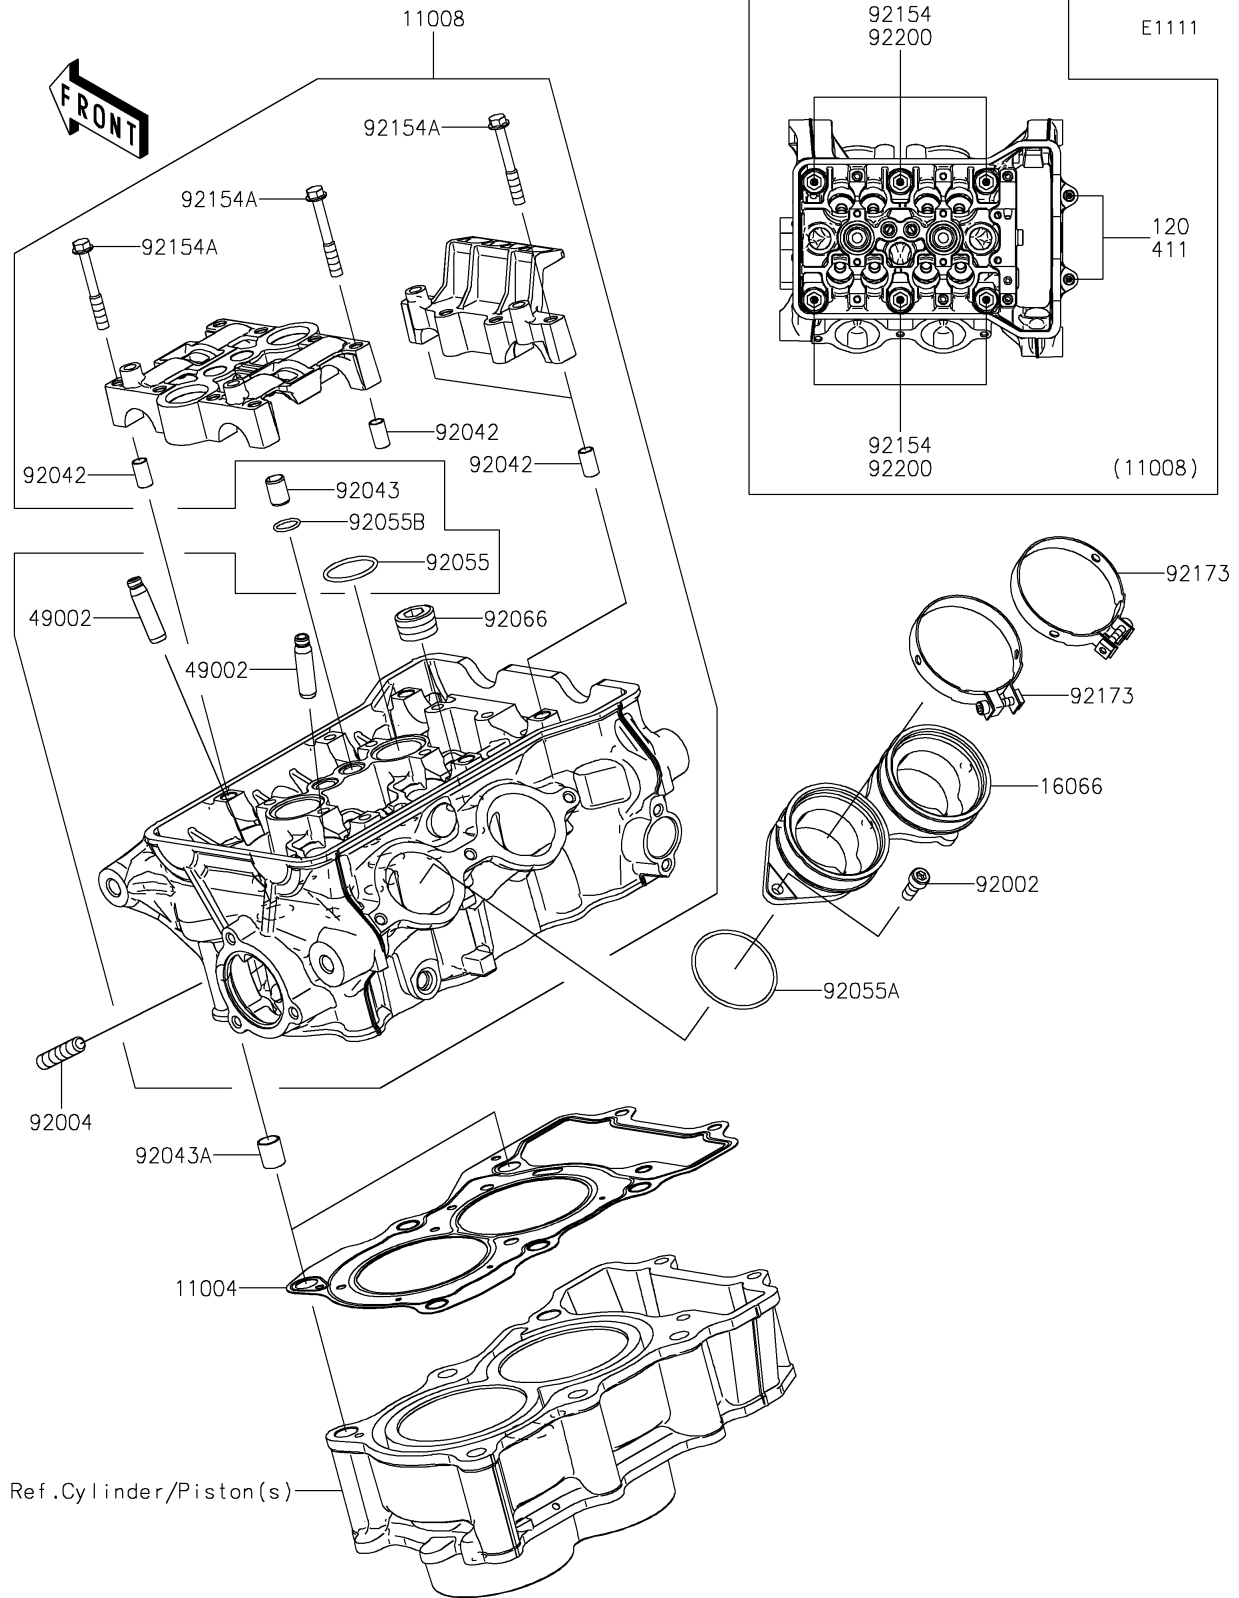

2022 NINJA® 400 PARTS DIAGRAM

Cylinder Head

2022 NINJA® 400 PARTS LIST

Cylinder Head

ITEM NAME	PART NUMBER	QUANTITY
-----------	-------------	----------