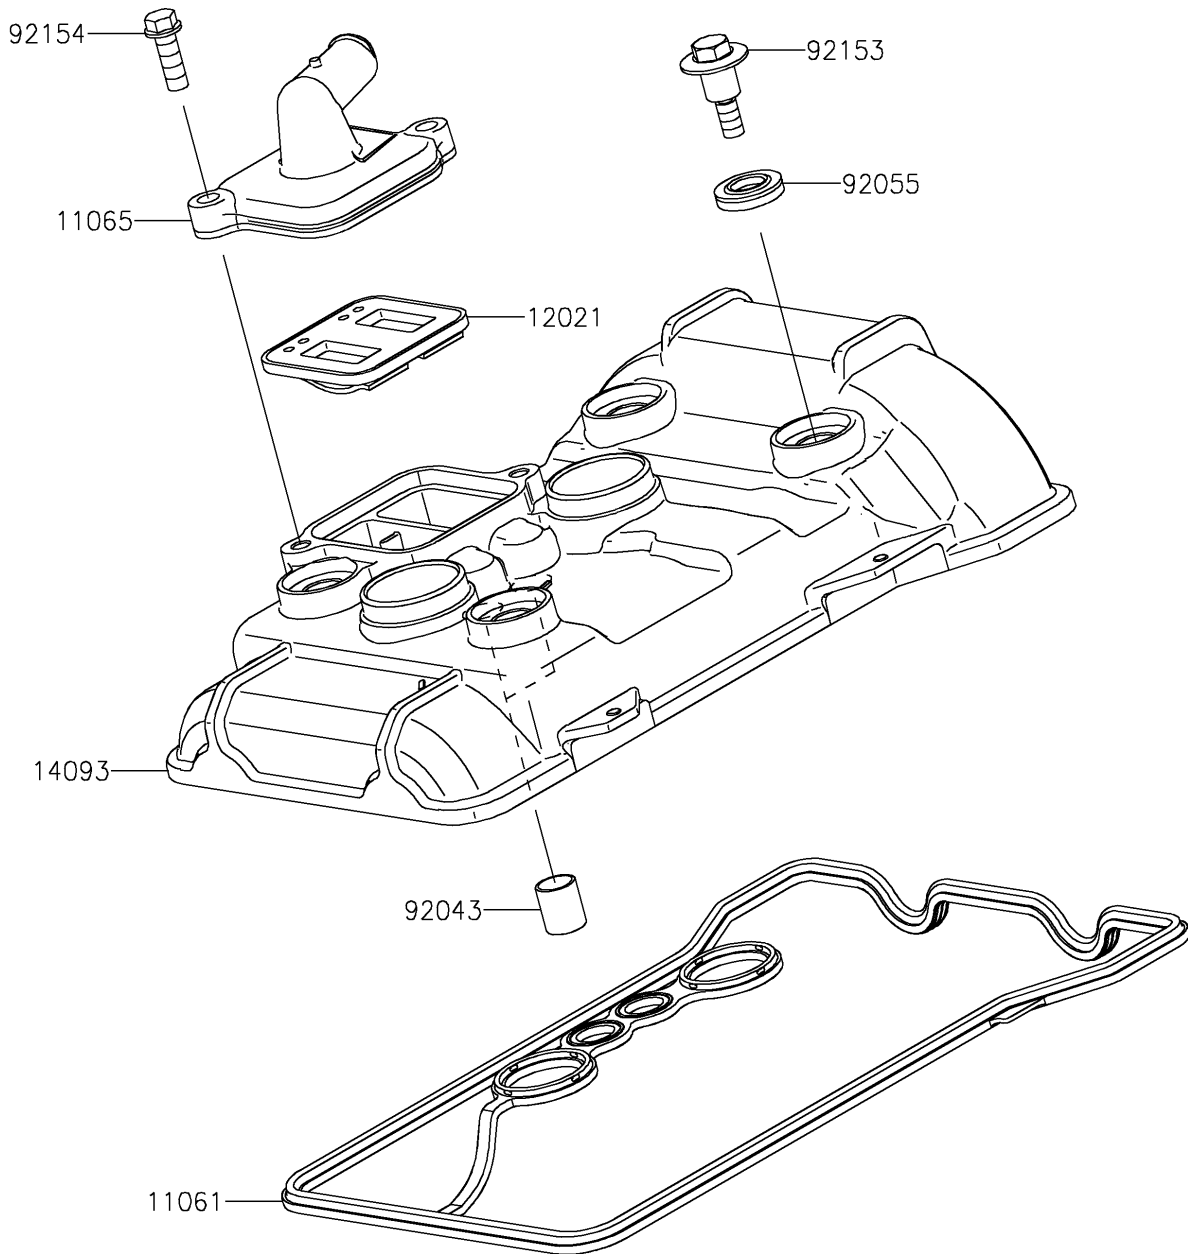

# 2022 NINJA<sup>®</sup> 400 PARTS DIAGRAM

Cylinder Head Cover

E1112

## 2022 NINJA® 400 PARTS LIST

### Cylinder Head Cover

ITEM NAME	PART NUMBER	QUANTITY
GASKET,CYLINDER HEAD COVER (Ref # 11061)	11061-1337	1
CAP,HEAD (Ref # 11065)	11065-1311	1
VALVE-ASSY-REED (Ref # 12021)	12021-0708	1
COVER,CYLINDER HEAD (Ref # 14093)	14093-0818	1
PIN,10.1X12X14 (Ref # 92043)	92043-4009	2
RING-O (Ref # 92055)	92055-0143	4
BOLT,HEAD COVER (Ref # 92153)	92153-0793	4
BOLT,FLANGED,6X18 (Ref # 92154)	92154-1775	2