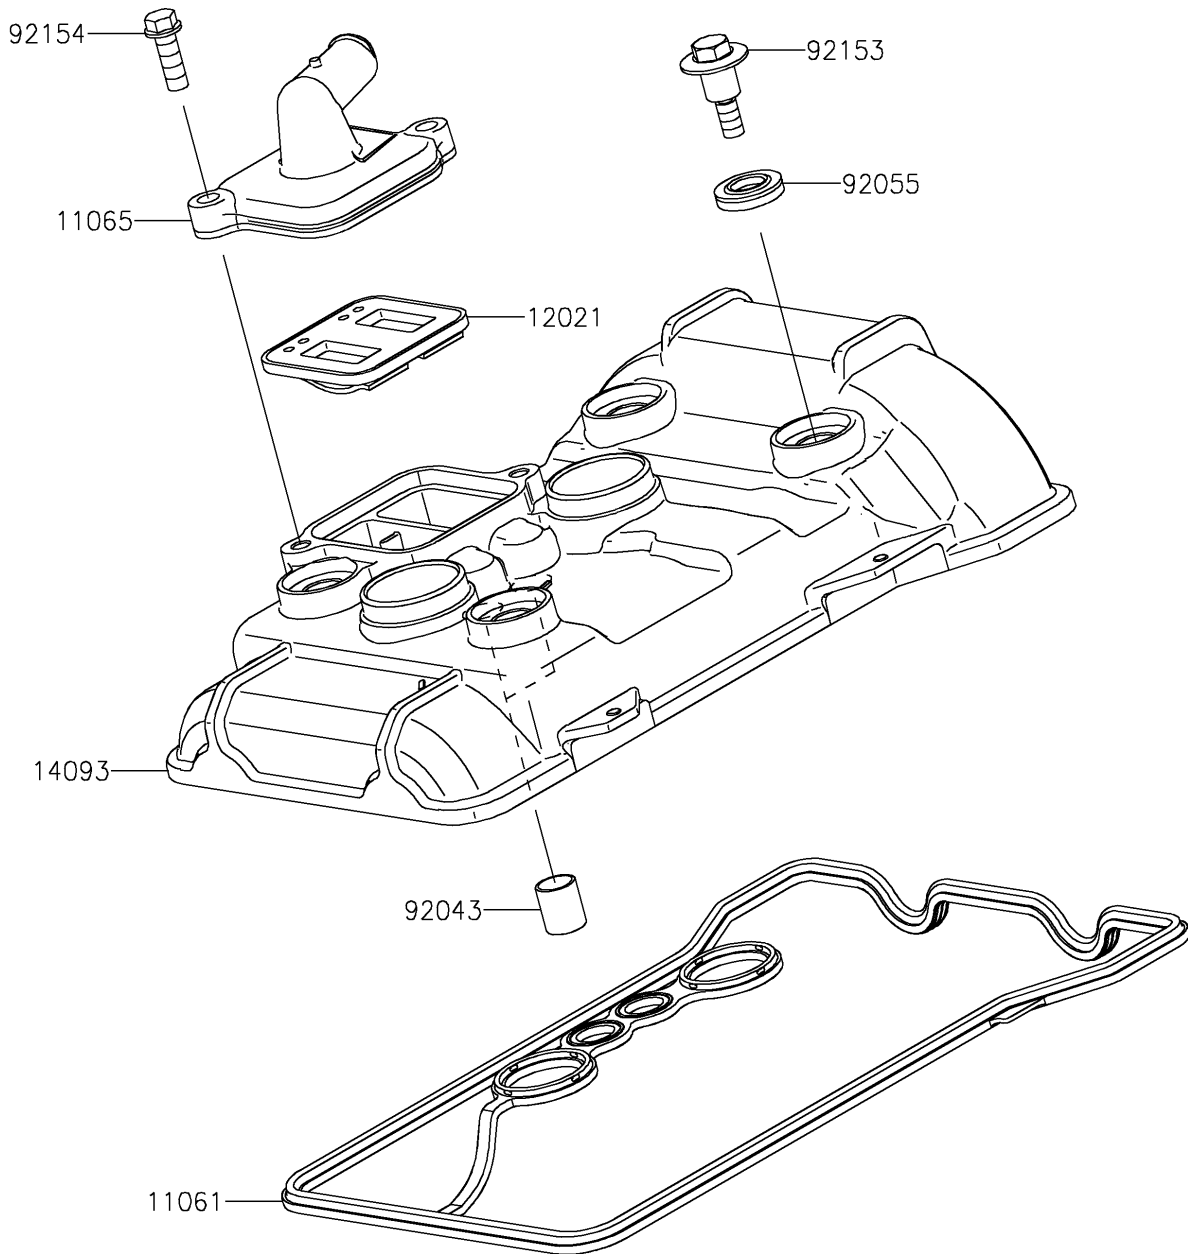

2022 NINJA[®] 400 PARTS DIAGRAM

Cylinder Head Cover

E1112

2022 NINJA® 400 PARTS LIST

Cylinder Head Cover

ITEM NAME	PART NUMBER	QUANTITY
GASKET,CYLINDER HEAD COVER (Ref # 11061)	11061-1337	1
CAP,HEAD (Ref # 11065)	11065-1311	1
VALVE-ASSY-REED (Ref # 12021)	12021-0708	1
COVER,CYLINDER HEAD (Ref # 14093)	14093-0818	1
PIN,10.1X12X14 (Ref # 92043)	92043-4009	2
RING-O (Ref # 92055)	92055-0143	4
BOLT,HEAD COVER (Ref # 92153)	92153-0793	4
BOLT,FLANGED,6X18 (Ref # 92154)	92154-1775	2