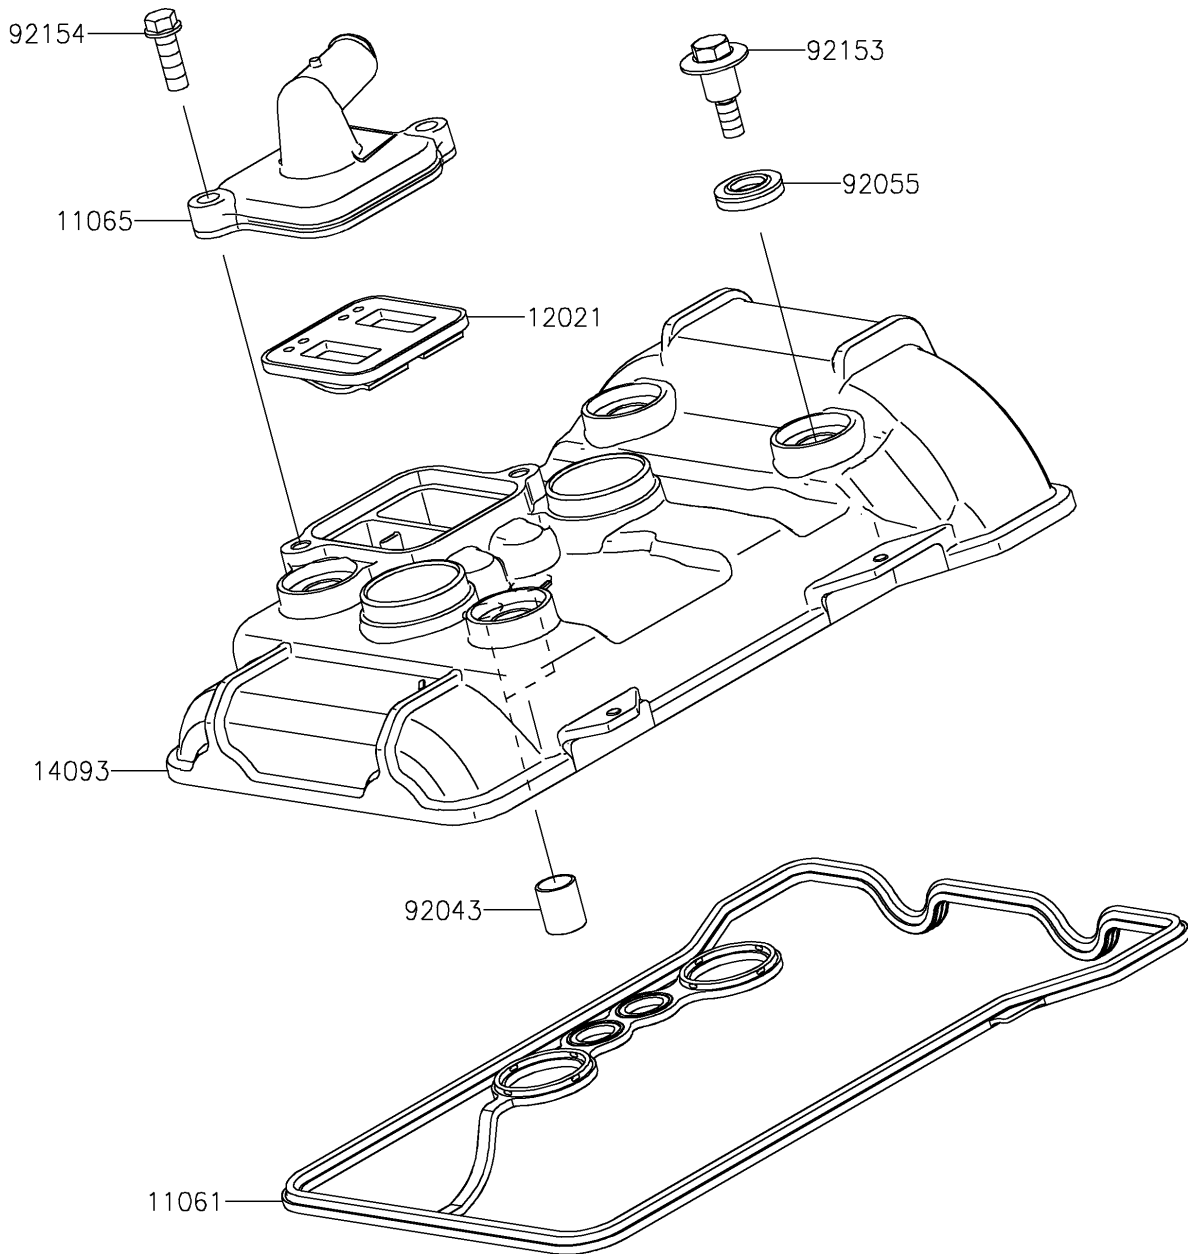

2022 NINJA® 400 PARTS DIAGRAM

Cylinder Head Cover

E1112

2022 NINJA® 400 PARTS LIST

Cylinder Head Cover

ITEM NAME	PART NUMBER	QUANTITY
-----------	-------------	----------