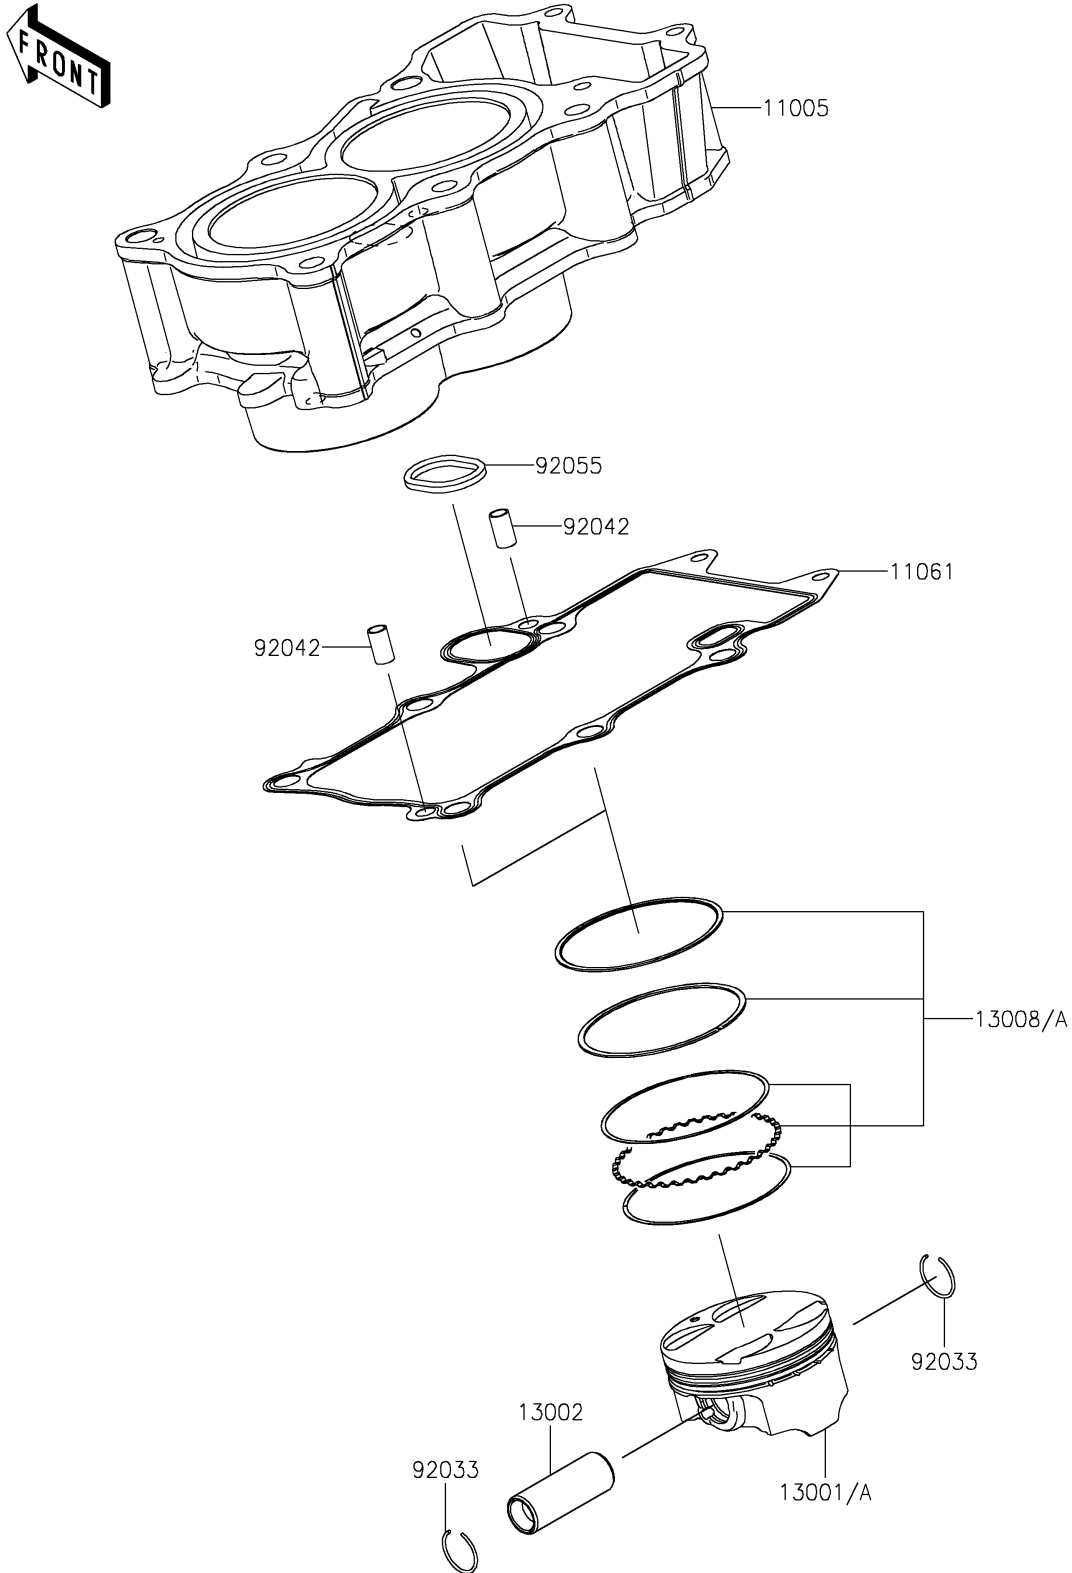

2022 NINJA® 400 PARTS DIAGRAM

Cylinder/Piston(s)

E1120

2022 NINJA® 400 PARTS LIST

Cylinder/Piston(s)

ITEM NAME	PART NUMBER	QUANTITY
CYLINDER-ENGINE (Ref # 11005)	11005-0744	1
GASKET,CYLINDER BASE (Ref # 11061)	11061-1247	1
PISTON-ENGINE (Ref # 13001)	13001-0790	2
PIN-PISTON (Ref # 13002)	13002-0050	2
RING-SET-PISTON (Ref # 13008)	13008-0576	2
RING-SNAP (Ref # 92033)	92033-1054	4
PIN,DOWEL,6.3X8X14 (Ref # 92042)	92042-007	2
RING-O (Ref # 92055)	92055-0888	1