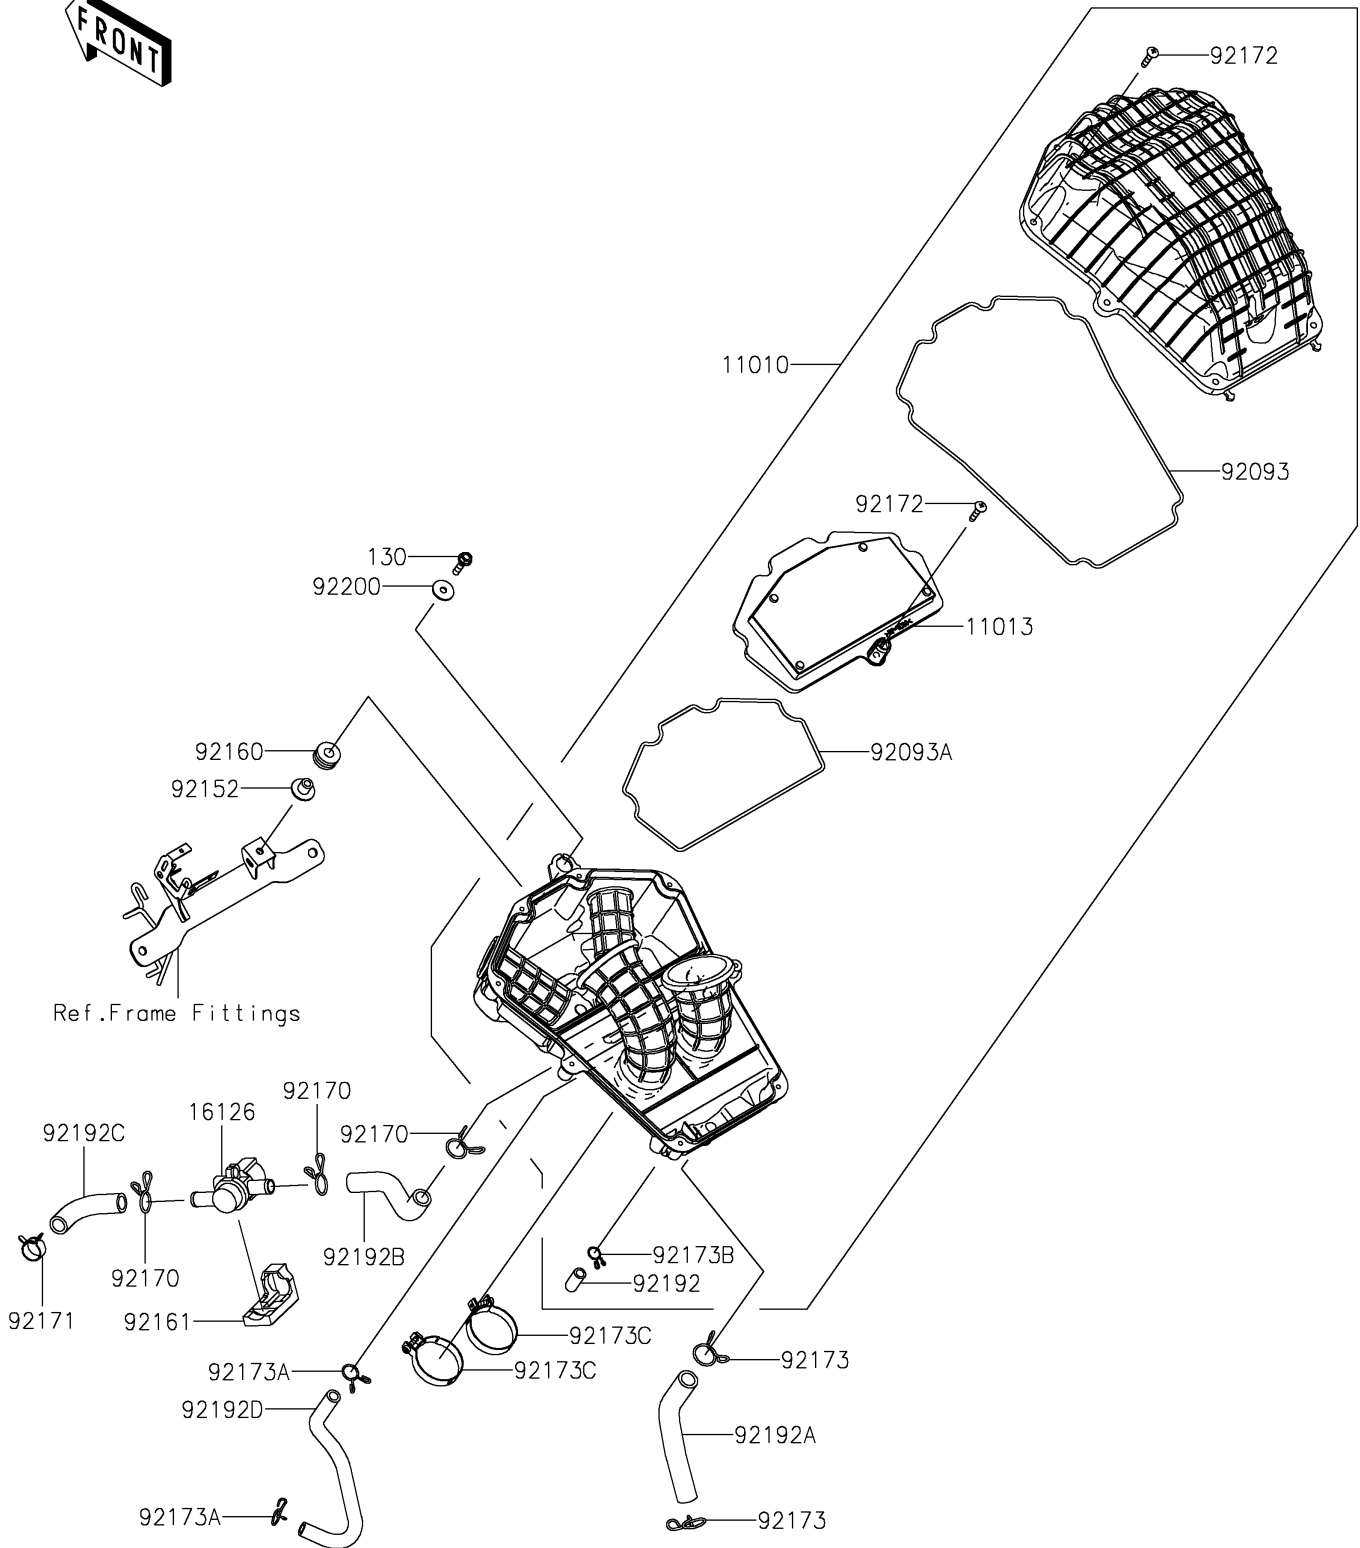

2022 NINJA® 400 PARTS DIAGRAM

Air Cleaner

E1130

2022 NINJA® 400 PARTS LIST

Air Cleaner

| ITEM NAME | PART NUMBER | QUANTITY |
|---|-------------|----------|
| FILTER-ASSY-AIR (Ref # 11010) | 11010-0867 | 1 |
| ELEMENT-AIR FILTER (Ref # 11013) | 11013-0767 | 1 |
| VALVE,AIR CUT (Ref # 16126) | 16126-0744 | 1 |
| SEAL,CASE (Ref # 92093) | 92093-0706 | 1 |
| SEAL,ELEMENT (Ref # 92093A) | 92093-0707 | 1 |
| COLLAR,6.5X10.5X13.1 (Ref # 92152) | 92152-0547 | 1 |
| DAMPER (Ref # 92160) | 92160-1162 | 1 |
| DAMPER (Ref # 92161) | 92161-1933 | 1 |
| CLAMP (Ref # 92170) | 92170-1017 | 3 |
| CLAMP,18.8MM (Ref # 92171) | 92171-2056 | 1 |
| SCREW,5X25 (Ref # 92172) | 92172-0891 | 9 |
| CLAMP,20MM (Ref # 92173) | 92173-0190 | 2 |
| CLAMP,14MM (Ref # 92173A) | 92173-0192 | 2 |
| CLAMP (Ref # 92173B) | 92173-1714 | 1 |
| CLAMP (Ref # 92173C) | 92173-1749 | 2 |
| TUBE,DRAIN CLEAN (Ref # 92192) | 92192-1744 | 1 |
| TUBE,BREATHER (Ref # 92192A) | 92192-1810 | 1 |
| TUBE,AIR CUT VALVE-AIR CLEANER (Ref # 92192B) | 92192-1811 | 1 |
| TUBE,AIR CUT VALVE-HEAD CAP (Ref # 92192C) | 92192-1812 | 1 |
| TUBE,ISC-AIR CLEANER (Ref # 92192D) | 92192-1813 | 1 |
| WASHER,6.5X22X1.6 (Ref # 92200) | 92200-1087 | 1 |
| BOLT-FLANGED,6X25 (Ref # 130) | 130BB0625 | 1 |