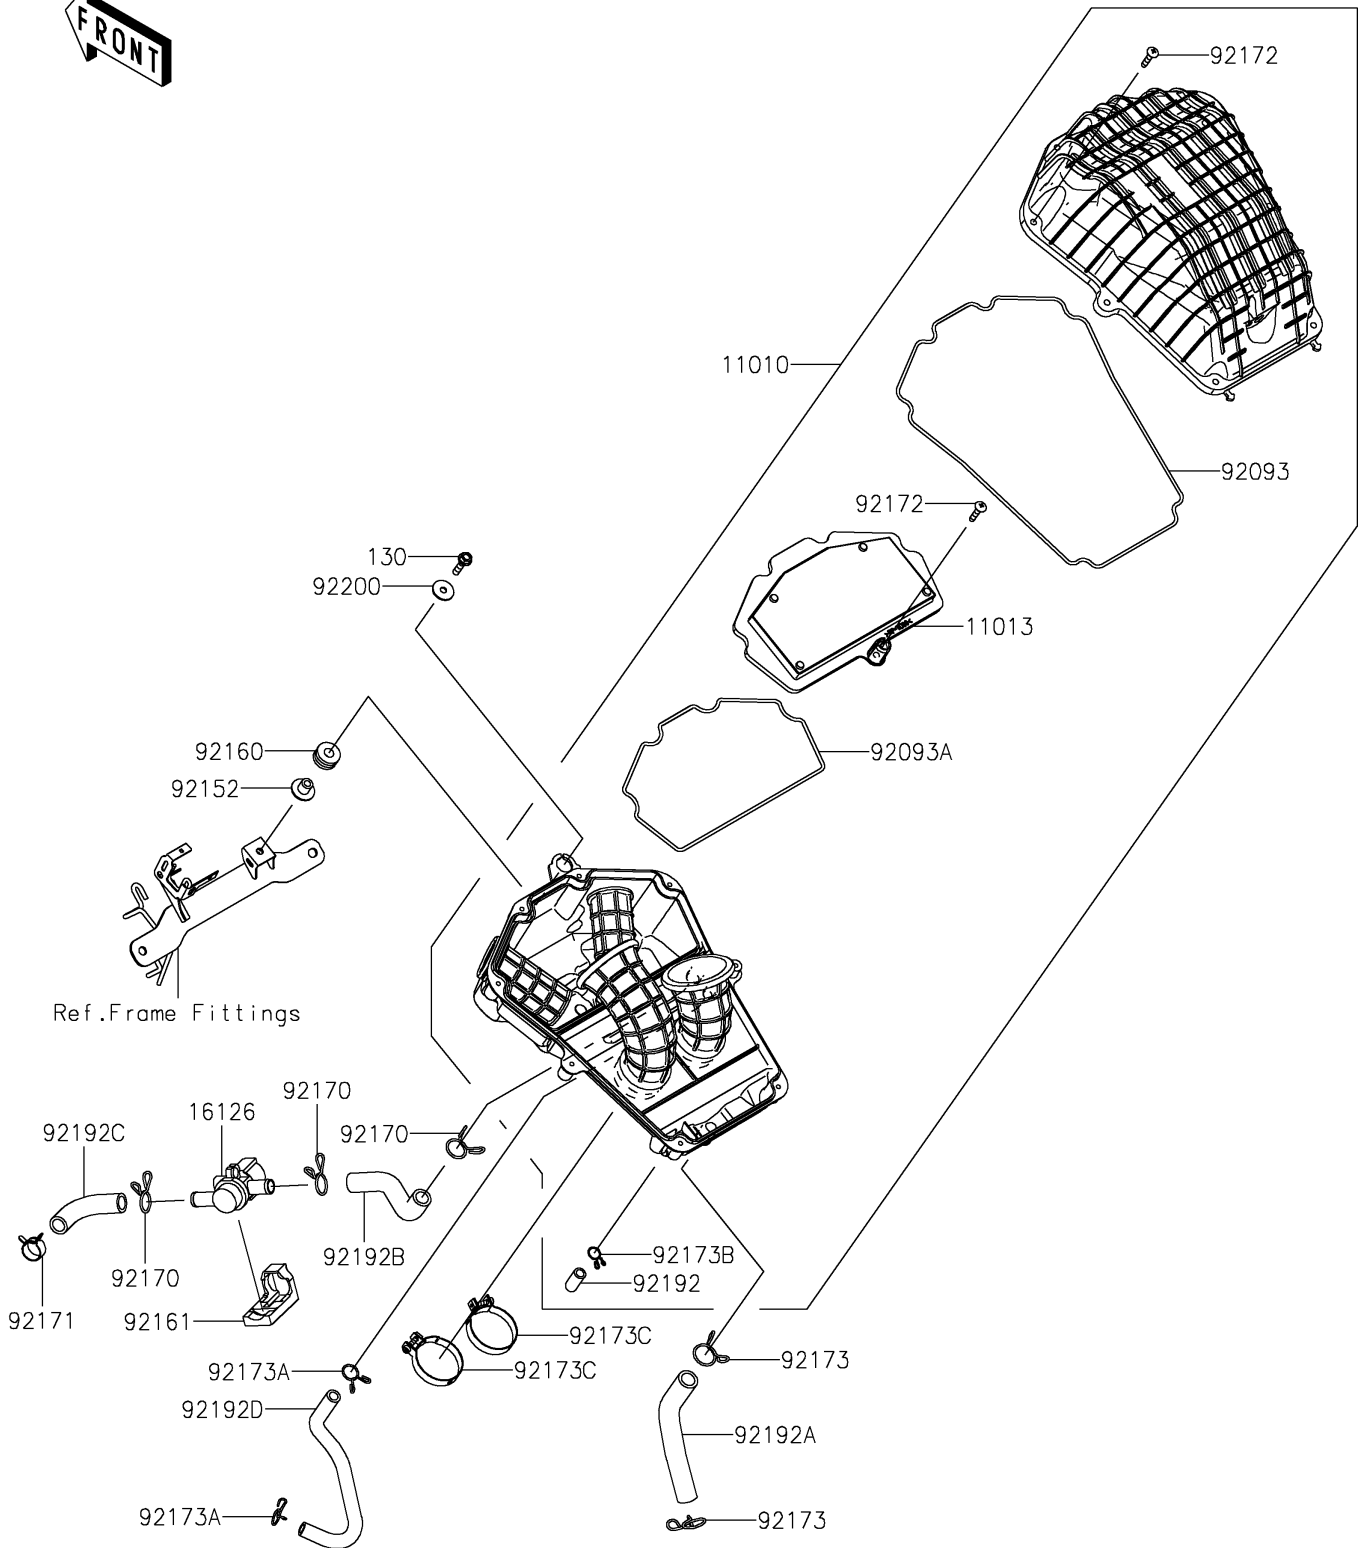

2023 Ninja® 400 PARTS DIAGRAM

Air Cleaner

E1130

2023 Ninja® 400 PARTS LIST

Air Cleaner

ITEM NAME	PART NUMBER	QUANTITY
FILTER-ASSY-AIR (Ref # 11010)	11010-0867	1
ELEMENT-AIR FILTER (Ref # 11013)	11013-0767	1
VALVE,AIR CUT (Ref # 16126)	16126-0744	1
SEAL,CASE (Ref # 92093)	92093-0706	1
SEAL,ELEMENT (Ref # 92093A)	92093-0707	1
COLLAR,6.5X10.5X13.1 (Ref # 92152)	92152-0547	1
DAMPER (Ref # 92160)	92160-1162	1
DAMPER (Ref # 92161)	92161-1933	1
CLAMP (Ref # 92170)	92170-1017	3
CLAMP,18.8MM (Ref # 92171)	92171-2056	1
SCREW,5X25 (Ref # 92172)	92172-0891	9
CLAMP,20MM (Ref # 92173)	92173-0190	2
CLAMP,14MM (Ref # 92173A)	92173-0192	2
CLAMP (Ref # 92173B)	92173-1714	1
CLAMP (Ref # 92173C)	92173-1749	2
TUBE,DRAIN CLEAN (Ref # 92192)	92192-1744	1
TUBE,BREATHER (Ref # 92192A)	92192-1810	1
TUBE,AIR CUT VALVE-AIR CLEANER (Ref # 92192B)	92192-1811	1
TUBE,AIR CUT VALVE-HEAD CAP (Ref # 92192C)	92192-1812	1
TUBE,ISC-AIR CLEANER (Ref # 92192D)	92192-1813	1
WASHER,6.5X22X1.6 (Ref # 92200)	92200-1087	1
BOLT-FLANGED,6X25 (Ref # 130)	130BB0625	1