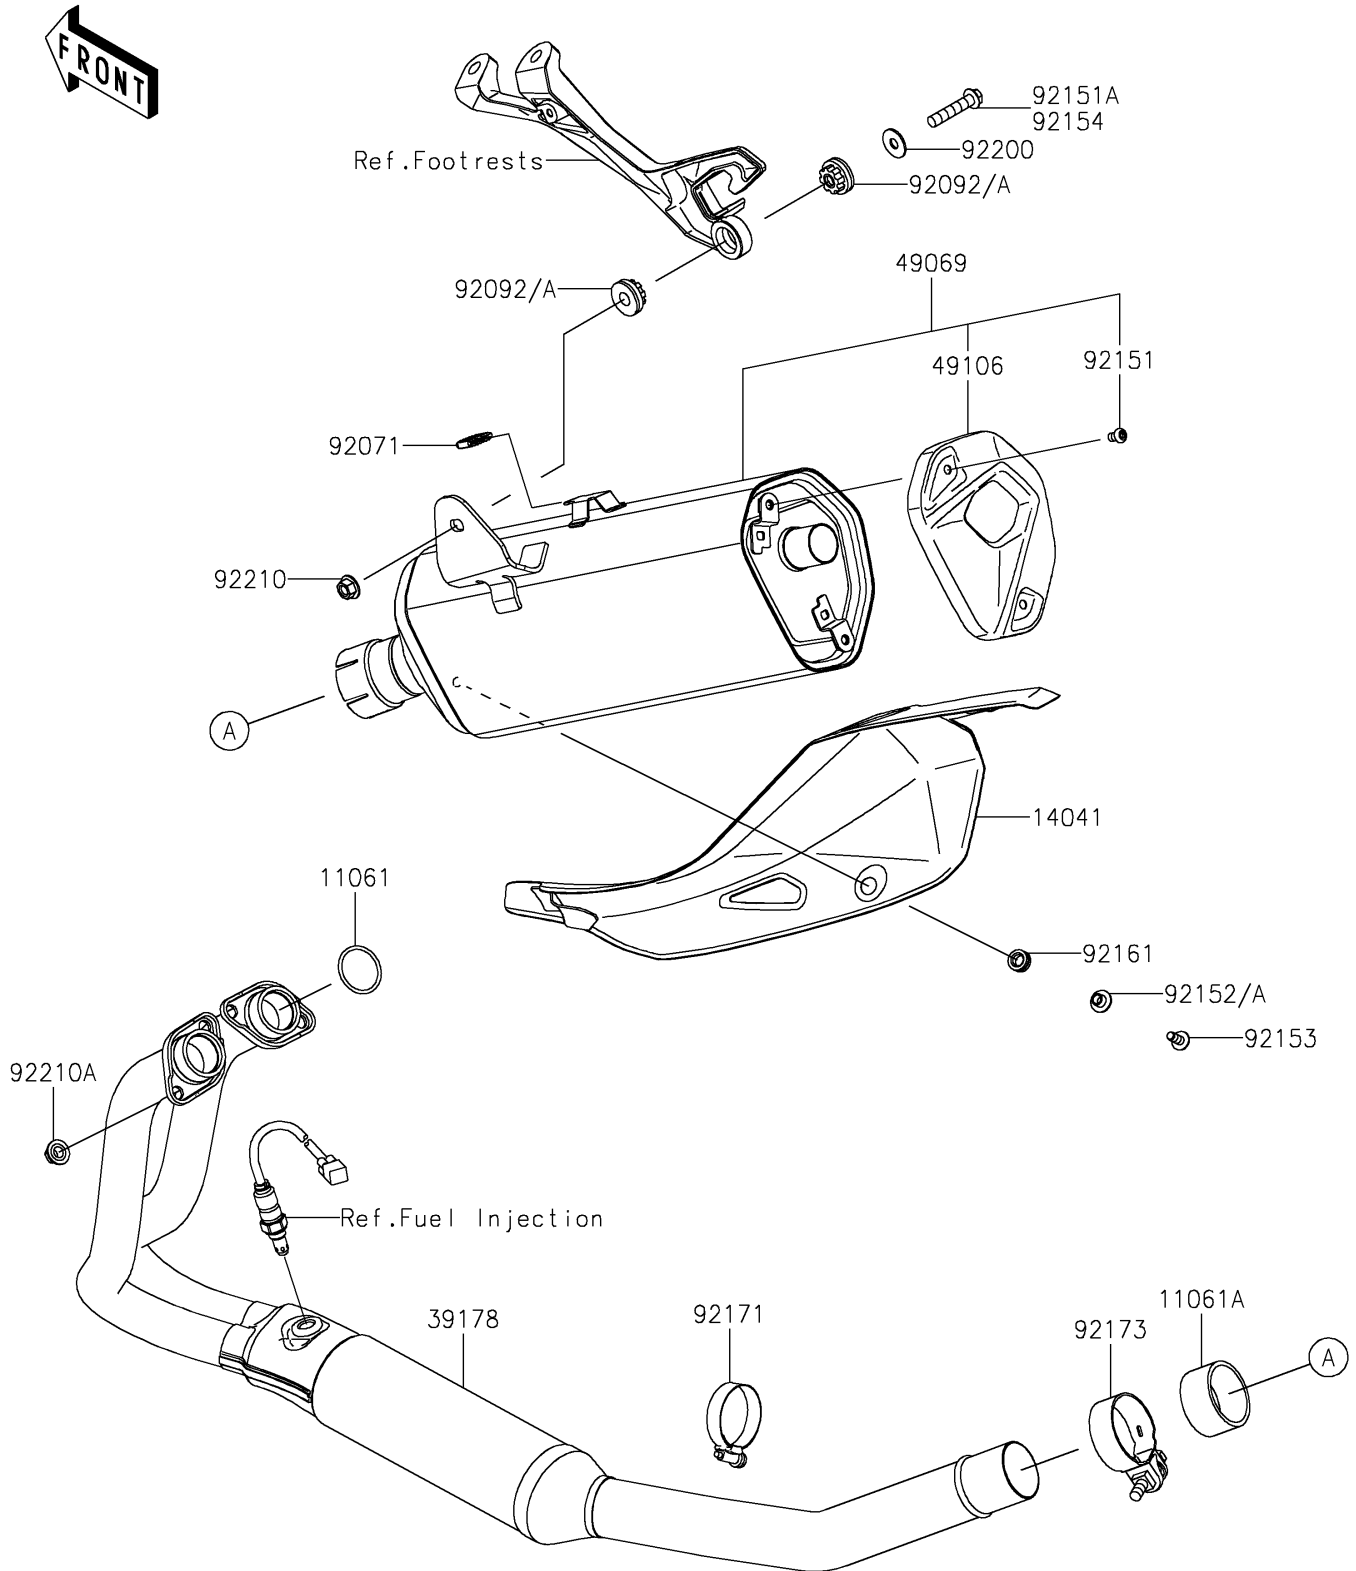

2022 NINJA® 400 PARTS DIAGRAM

Muffler(s)

E1140

2022 NINJA® 400 PARTS LIST

Muffler(s)

ITEM NAME	PART NUMBER	QUANTITY
GASKET,EXHAUST PIPE (Ref # 11061)	11061-1249	2
GASKET,EXHAUST PIPE CONNECTING (Ref # 11061A)	11061-1266	1
COVER-COMP,MUFFLER (Ref # 14041)	14041-0630	1
MANIFOLD-COMP-EXHAUST (Ref # 39178)	39178-0315	1
MUFFLER-ASSY (Ref # 49069)	49069-0846	1
COVER-MUFFLER,END (Ref # 49106)	49106-0827	1
GROMMET (Ref # 92071)	92071-0786	1
BUSHING-RUBBER (Ref # 92092)	92092-0018	2
BOLT,SOCKET,6X10 (Ref # 92151)	92151-1449	2
BOLT,FLANGED,8X40 (Ref # 92151A)	92151-1532	1
COLLAR,6.3X8.3X16 (Ref # 92152)	92152-0286	1
BOLT,SOCKET,6X16 (Ref # 92153)	92153-0817	1
DAMPER (Ref # 92161)	92161-2152	1
CLAMP (Ref # 92171)	92171-0058	1
CLAMP (Ref # 92173)	92173-1931	1
WASHER,8.0X22.0X1.5 (Ref # 92200)	92200-0174	1
NUT,8MM (Ref # 92210)	92210-0121	1
NUT,8MM (Ref # 92210A)	92210-1114	4