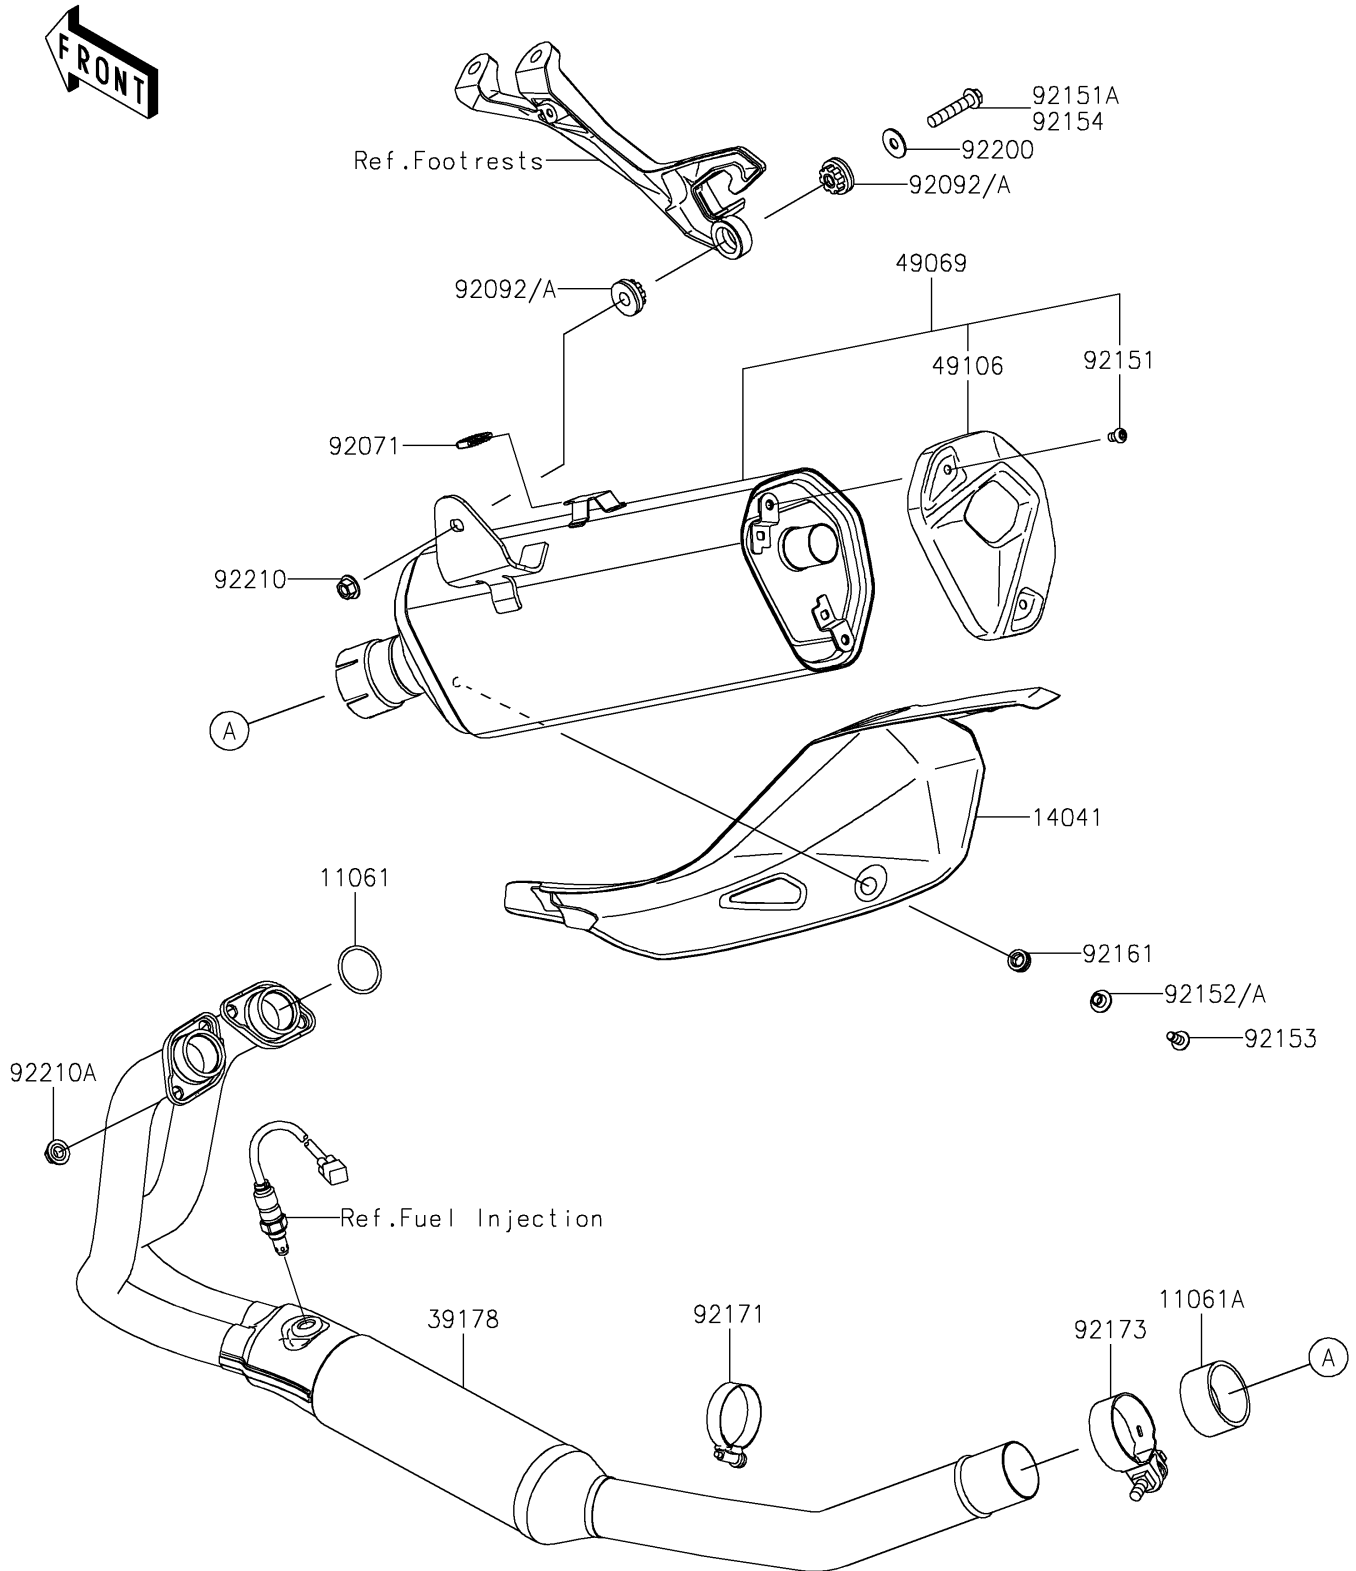

2023 Ninja® 400 PARTS DIAGRAM

Muffler(s)

E1140

2023 Ninja® 400 PARTS LIST

Muffler(s)

ITEM NAME	PART NUMBER	QUANTITY
GASKET,EXHAUST PIPE (Ref # 11061)	11061-1249	2
GASKET,EXHAUST PIPE CONNECTING (Ref # 11061A)	11061-1266	1
COVER-COMP,MUFFLER (Ref # 14041)	14041-0630	1
MANIFOLD-COMP-EXHAUST (Ref # 39178)	39178-0315	1
MUFFLER-ASSY (Ref # 49069)	49069-0846	1
COVER-MUFFLER,END (Ref # 49106)	49106-0827	1
GROMMET (Ref # 92071)	92071-0786	1
BUSHING-RUBBER (Ref # 92092A)	92092-0044	2
BOLT,SOCKET,6X10 (Ref # 92151)	92151-1449	2
COLLAR,6.3X8.3X16 (Ref # 92152A)	92152-2850	1
BOLT,SOCKET,6X16 (Ref # 92153)	92153-0817	1
BOLT,FLANGED,8X40 (Ref # 92154)	92154-4399	1
DAMPER (Ref # 92161)	92161-2152	1
CLAMP (Ref # 92171)	92171-0058	1
CLAMP (Ref # 92173)	92173-1931	1
WASHER,8.0X22.0X1.5 (Ref # 92200)	92200-0174	1
NUT,8MM (Ref # 92210)	92210-0121	1
NUT,8MM (Ref # 92210A)	92210-1114	4