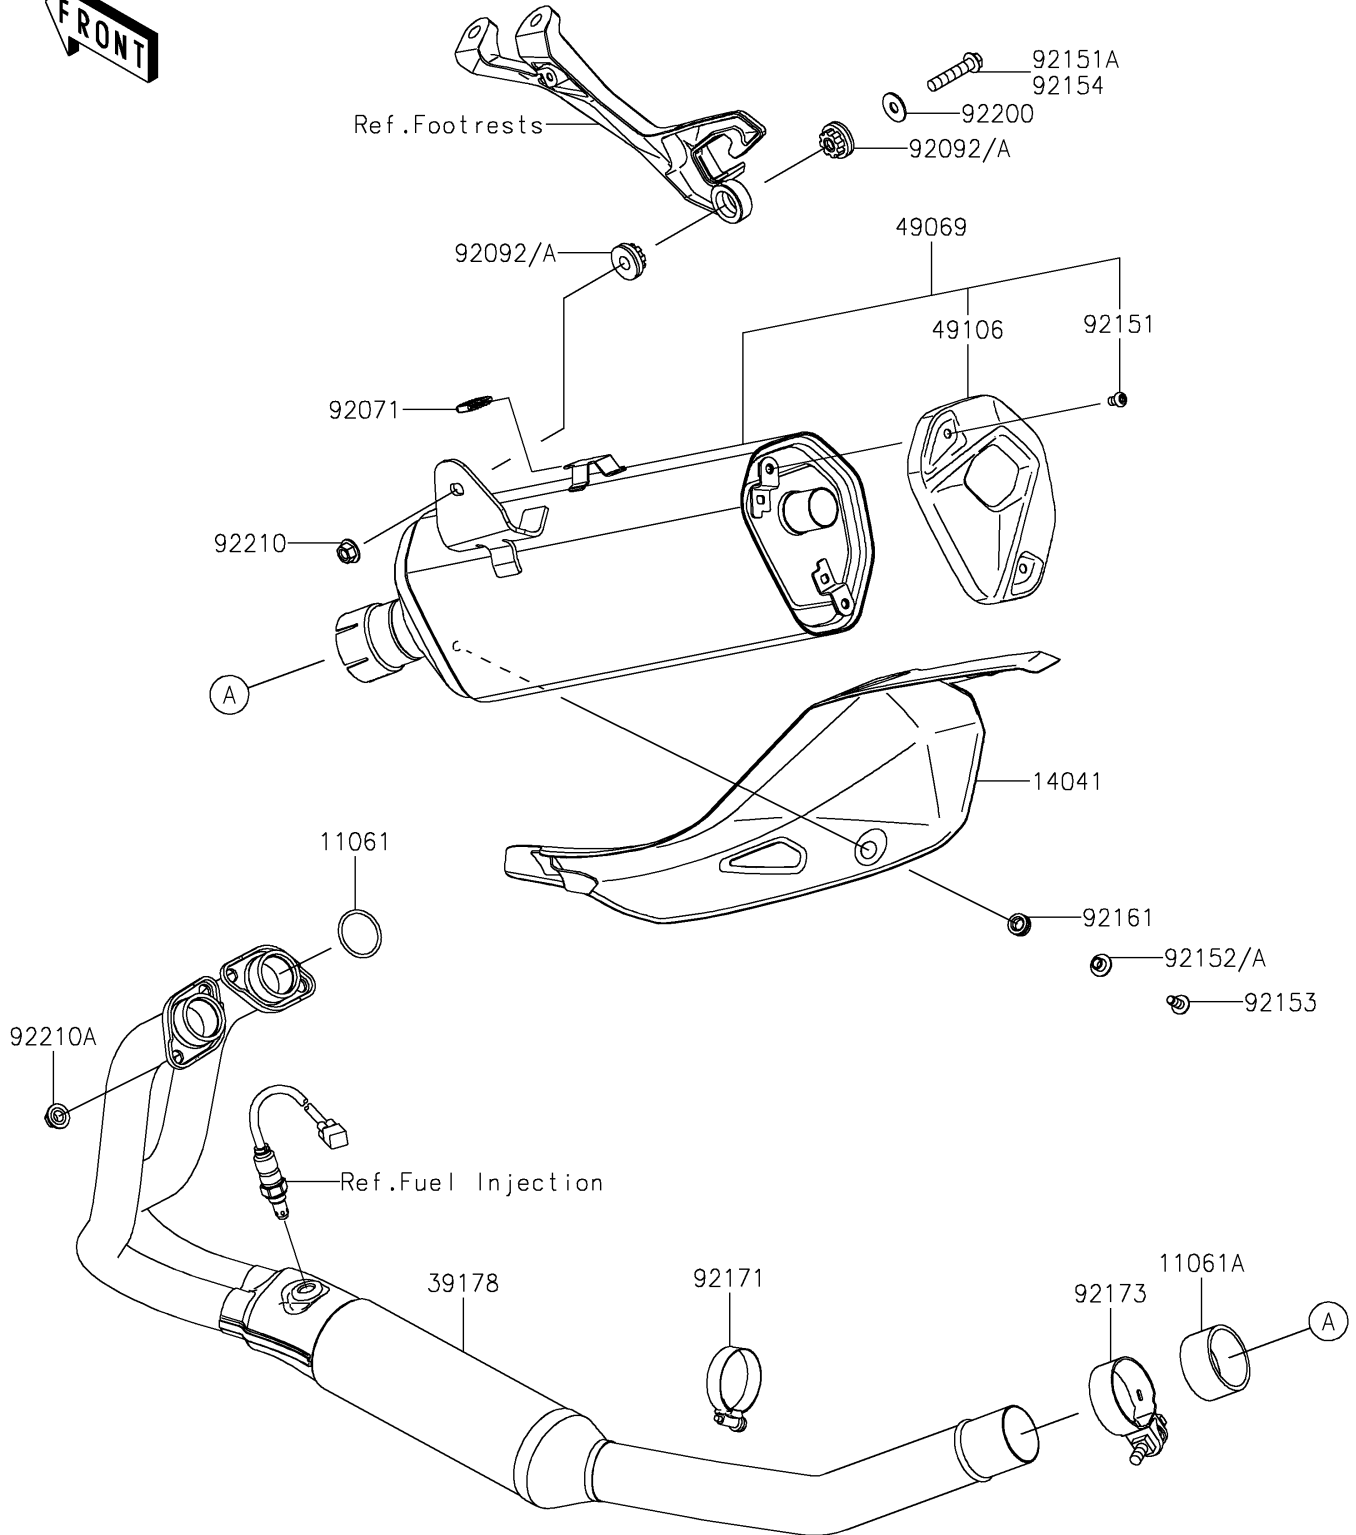

2023 Ninja 400 PARTS DIAGRAM

Muffler(s)

E1140

2023 Ninja 400 PARTS LIST

Muffler(s)

ITEM NAME	PART NUMBER	QUANTITY
GASKET,EXHAUST PIPE (Ref # 11061)	11061-1249	2
GASKET,EXHAUST PIPE CONNECTING (Ref # 11061A)	11061-1266	1
COVER-COMP,MUFFLER (Ref # 14041)	14041-0630	1
MANIFOLD-COMP-EXHAUST (Ref # 39178)	39178-0315	1
MUFFLER-ASSY (Ref # 49069)	49069-0846	1
COVER-MUFFLER,END (Ref # 49106)	49106-0827	1
GROMMET (Ref # 92071)	92071-0786	1
BUSHING-RUBBER (Ref # 92092A)	92092-0044	2
BOLT,SOCKET,6X10 (Ref # 92151)	92151-1449	2
COLLAR,6.3X8.3X16 (Ref # 92152A)	92152-2850	1
BOLT,SOCKET,6X16 (Ref # 92153)	92153-0817	1
BOLT,FLANGED,8X40 (Ref # 92154)	92154-4399	1
DAMPER (Ref # 92161)	92161-2152	1
CLAMP (Ref # 92171)	92171-0058	1
CLAMP (Ref # 92173)	92173-1931	1
WASHER,8.0X22.0X1.5 (Ref # 92200)	92200-0174	1
NUT,8MM (Ref # 92210)	92210-0121	1
NUT,8MM (Ref # 92210A)	92210-1114	4