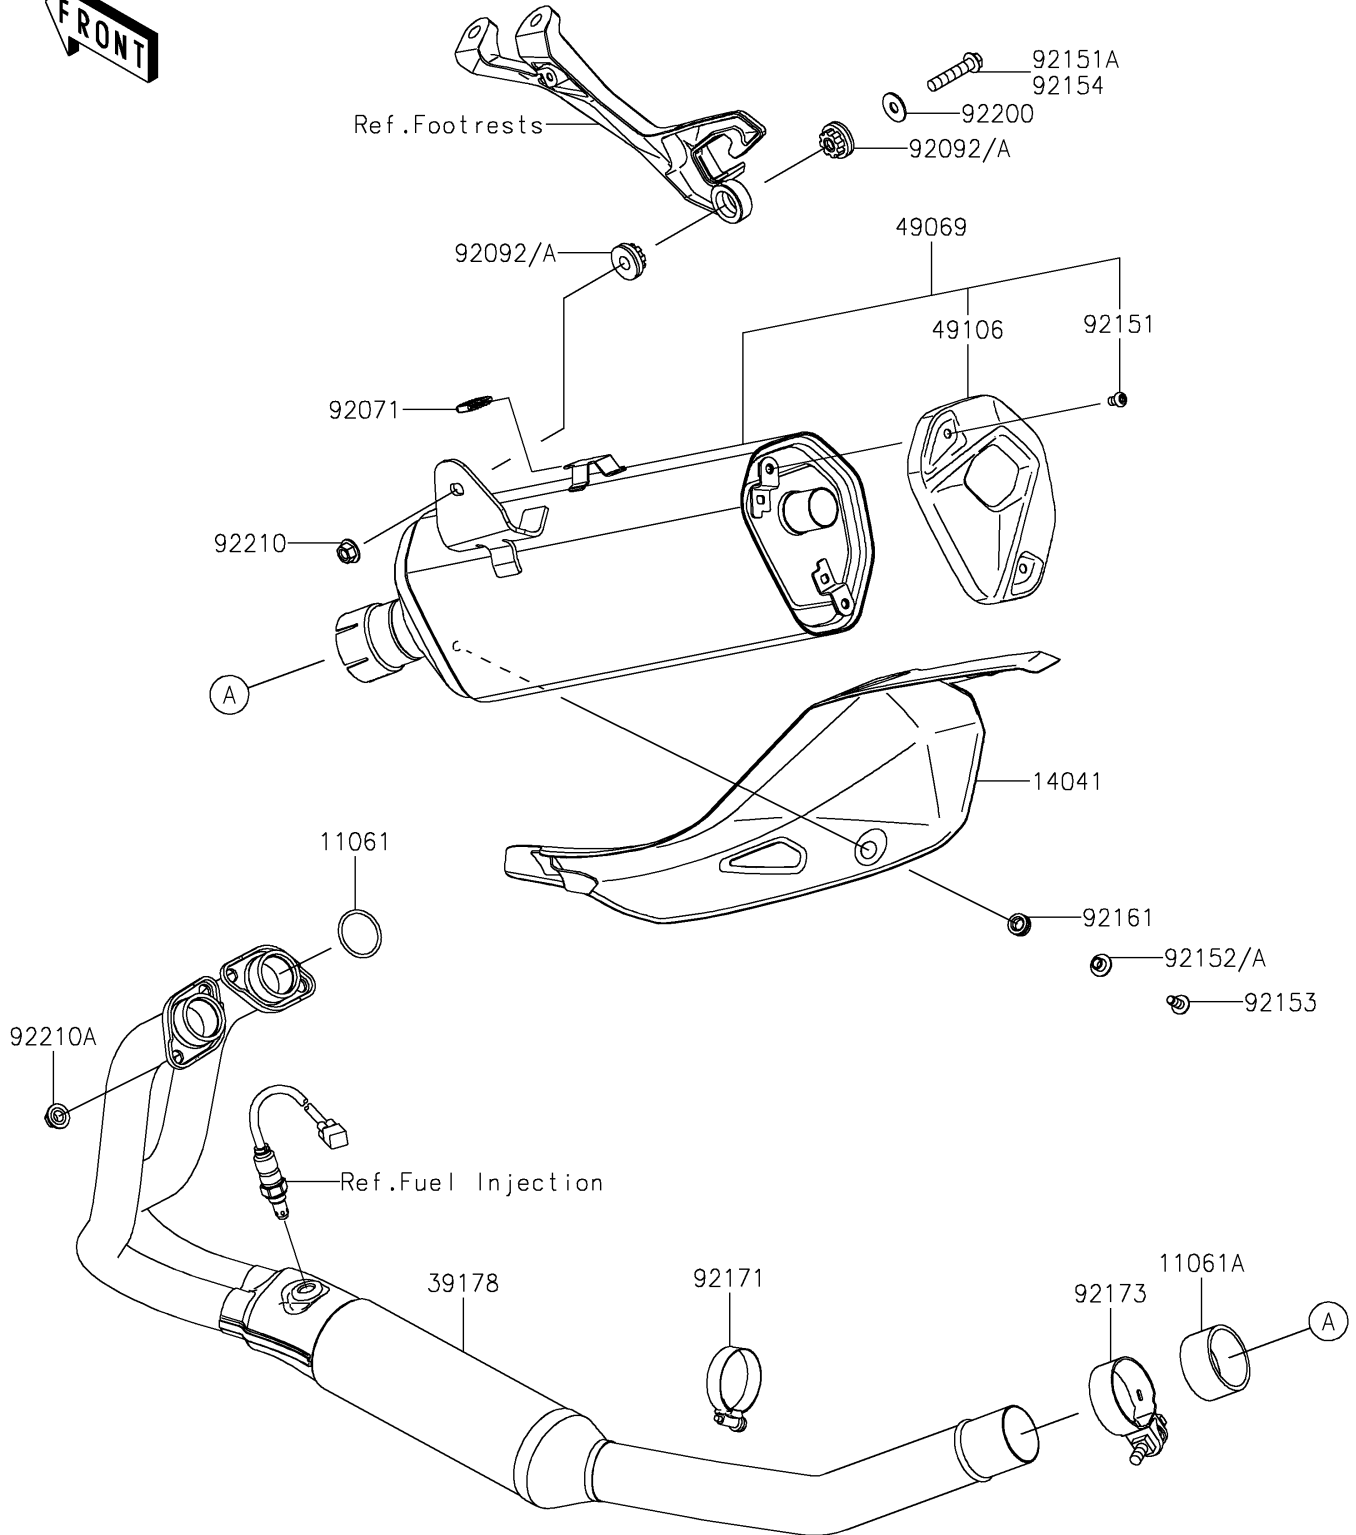

# 2023 Ninja® 400 PARTS DIAGRAM

Muffler(s)

E1140

## 2023 Ninja® 400 PARTS LIST

### Muffler(s)

ITEM NAME	PART NUMBER	QUANTITY
GASKET,EXHAUST PIPE (Ref # 11061)	11061-1249	2
GASKET,EXHAUST PIPE CONNECTING (Ref # 11061A)	11061-1266	1
COVER-COMP,MUFFLER (Ref # 14041)	14041-0630	1
MANIFOLD-COMP-EXHAUST (Ref # 39178)	39178-0315	1
MUFFLER-ASSY (Ref # 49069)	49069-0846	1
COVER-MUFFLER,END (Ref # 49106)	49106-0827	1
GROMMET (Ref # 92071)	92071-0786	1
BUSHING-RUBBER (Ref # 92092A)	92092-0044	2
BOLT,SOCKET,6X10 (Ref # 92151)	92151-1449	2
COLLAR,6.3X8.3X16 (Ref # 92152A)	92152-2850	1
BOLT,SOCKET,6X16 (Ref # 92153)	92153-0817	1
BOLT,FLANGED,8X40 (Ref # 92154)	92154-4399	1
DAMPER (Ref # 92161)	92161-2152	1
CLAMP (Ref # 92171)	92171-0058	1
CLAMP (Ref # 92173)	92173-1931	1
WASHER,8.0X22.0X1.5 (Ref # 92200)	92200-0174	1
NUT,8MM (Ref # 92210)	92210-0121	1
NUT,8MM (Ref # 92210A)	92210-1114	4